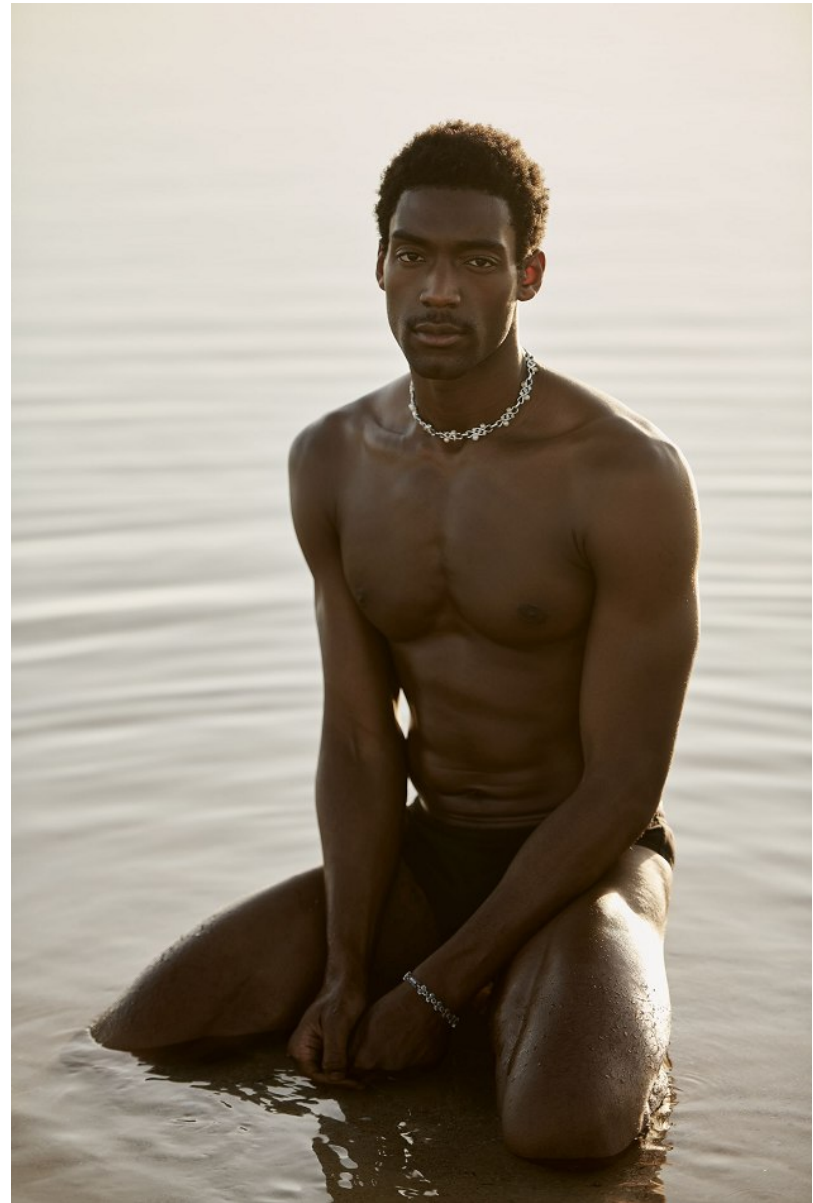

BOSS MODELS

CAPE TOWN

Height: 188cm Chest: 95cm Waist: 76cm Suit: 38 R Shoe: 10 UK Hair: Black Eyes: Brown