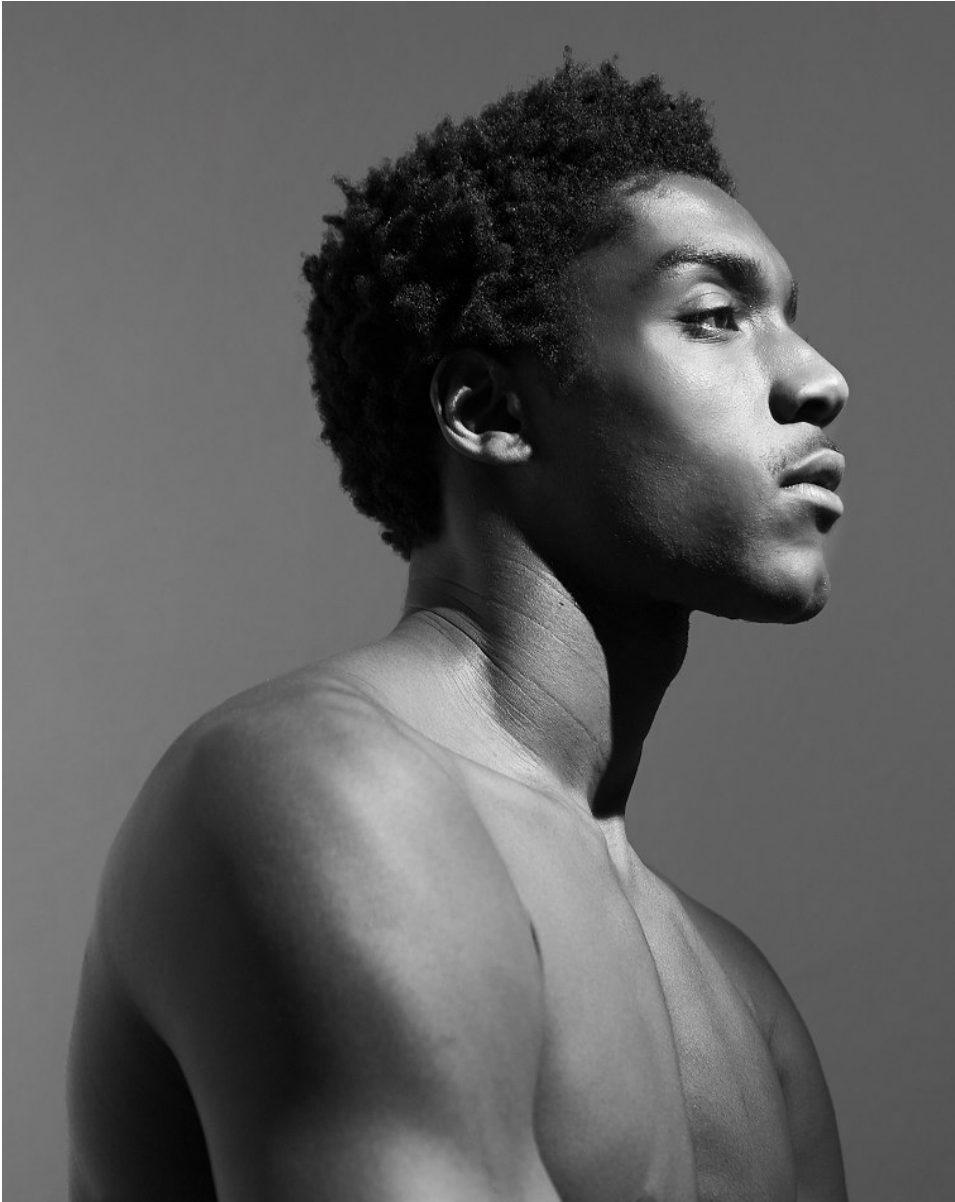

HALID

BOSS MODELS

CAPE TOWN

Height: 188cm Chest: 95cm Waist: 76cm Suit: 38 R Shoe: 10 UK Hair: Black Eyes: Brown