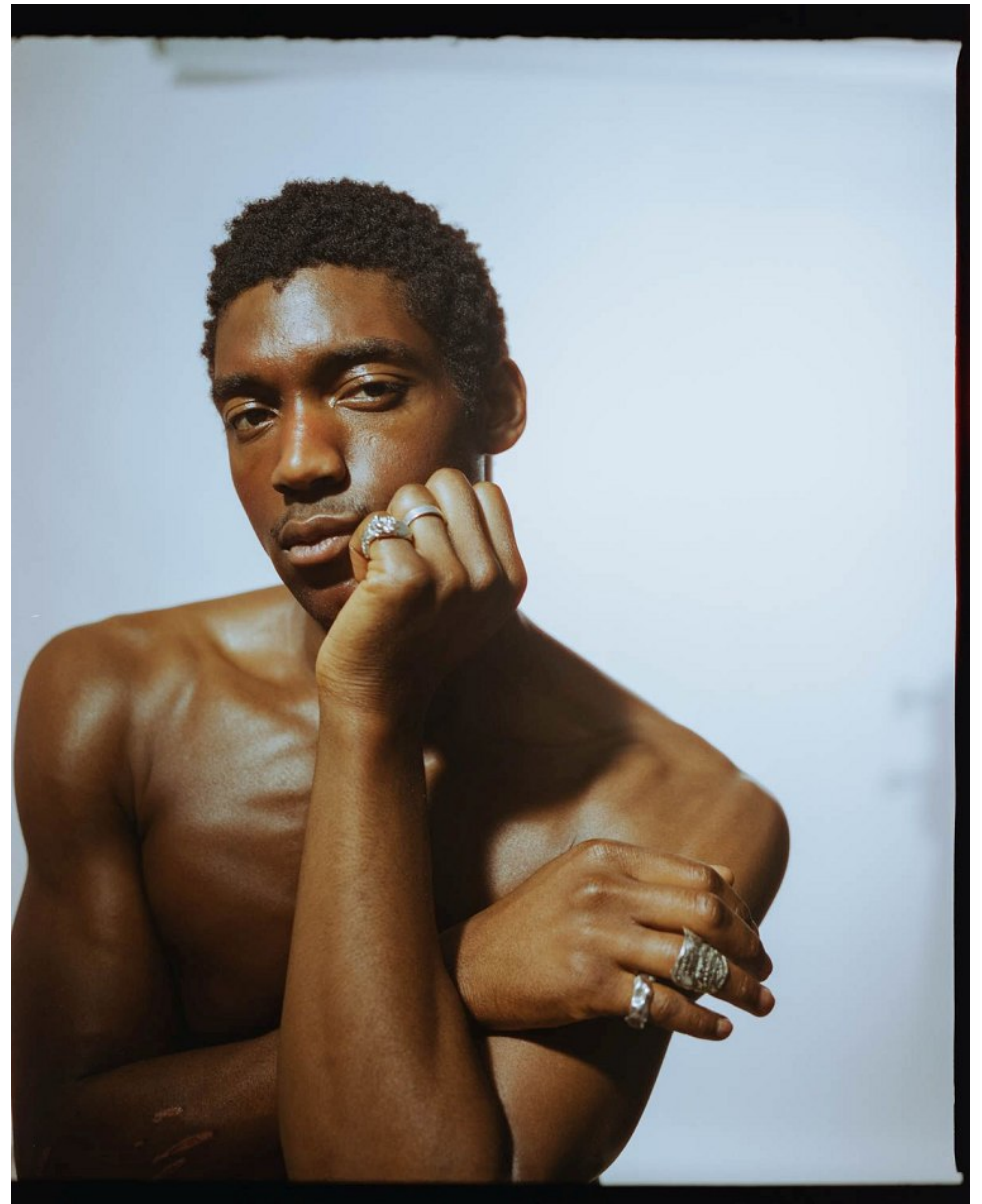

BOSS MODELS

CAPE TOWN

Height: 188cm Chest: 95cm Waist: 76cm Suit: 38 R Shoe: 10 UK Hair: Black Eyes: Brown