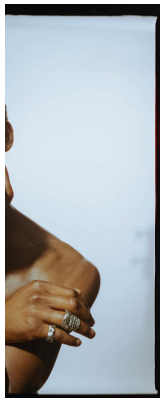

BOSS MODELS

CAPE TOWN

HALID

Height: 188cm Chest: 95cm Waist: 76cm Suit: 38 R Shoe: 10 UK Hair: Black Eyes: Brown

BOSS MODELS

CAPE TOWN

HALID

Height: 188cm Chest: 95cm Waist: 76cm Suit: 38 R Shoe: 10 UK Hair: Black Eyes: Brown

BOSS MODELS

CAPE TOWN

HALID

Height: 188cm Chest: 95cm Waist: 76cm Suit: 38 R Shoe: 10 UK Hair: Black Eyes: Brown