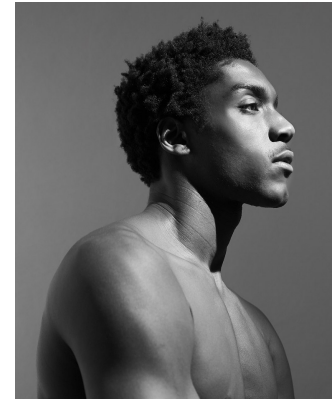

BOSS MODELS

CAPE TOWN

HALID

Height: 188cm Chest: 95cm Waist: 76cm Suit: 38 R Shoe: 10 UK Hair: Black Eyes: Brown

BOSS MODELS

CAPE TOWN

HALID

Height: 188cm Chest: 95cm Waist: 76cm Suit: 38 R Shoe: 10 UK Hair: Black Eyes: Brown

BOSS MODELS

CAPE TOWN

HALID

Height: 188cm Chest: 95cm Waist: 76cm Suit: 38 R Shoe: 10 UK Hair: Black Eyes: Brown