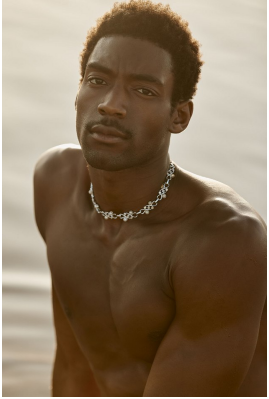

BOSS MODELS

CAPE TOWN

HALID

Height: 188cm Chest: 95cm Waist: 76cm Suit: 38 R Shoe: 10 UK Hair: Black Eyes: Brown

BOSS MODELS

CAPE TOWN

HALID

Height: 188cm Chest: 95cm Waist: 76cm Suit: 38 R Shoe: 10 UK Hair: Black Eyes: Brown

BOSS MODELS

CAPE TOWN

HALID

Height: 188cm Chest: 95cm Waist: 76cm Suit: 38 R Shoe: 10 UK Hair: Black Eyes: Brown