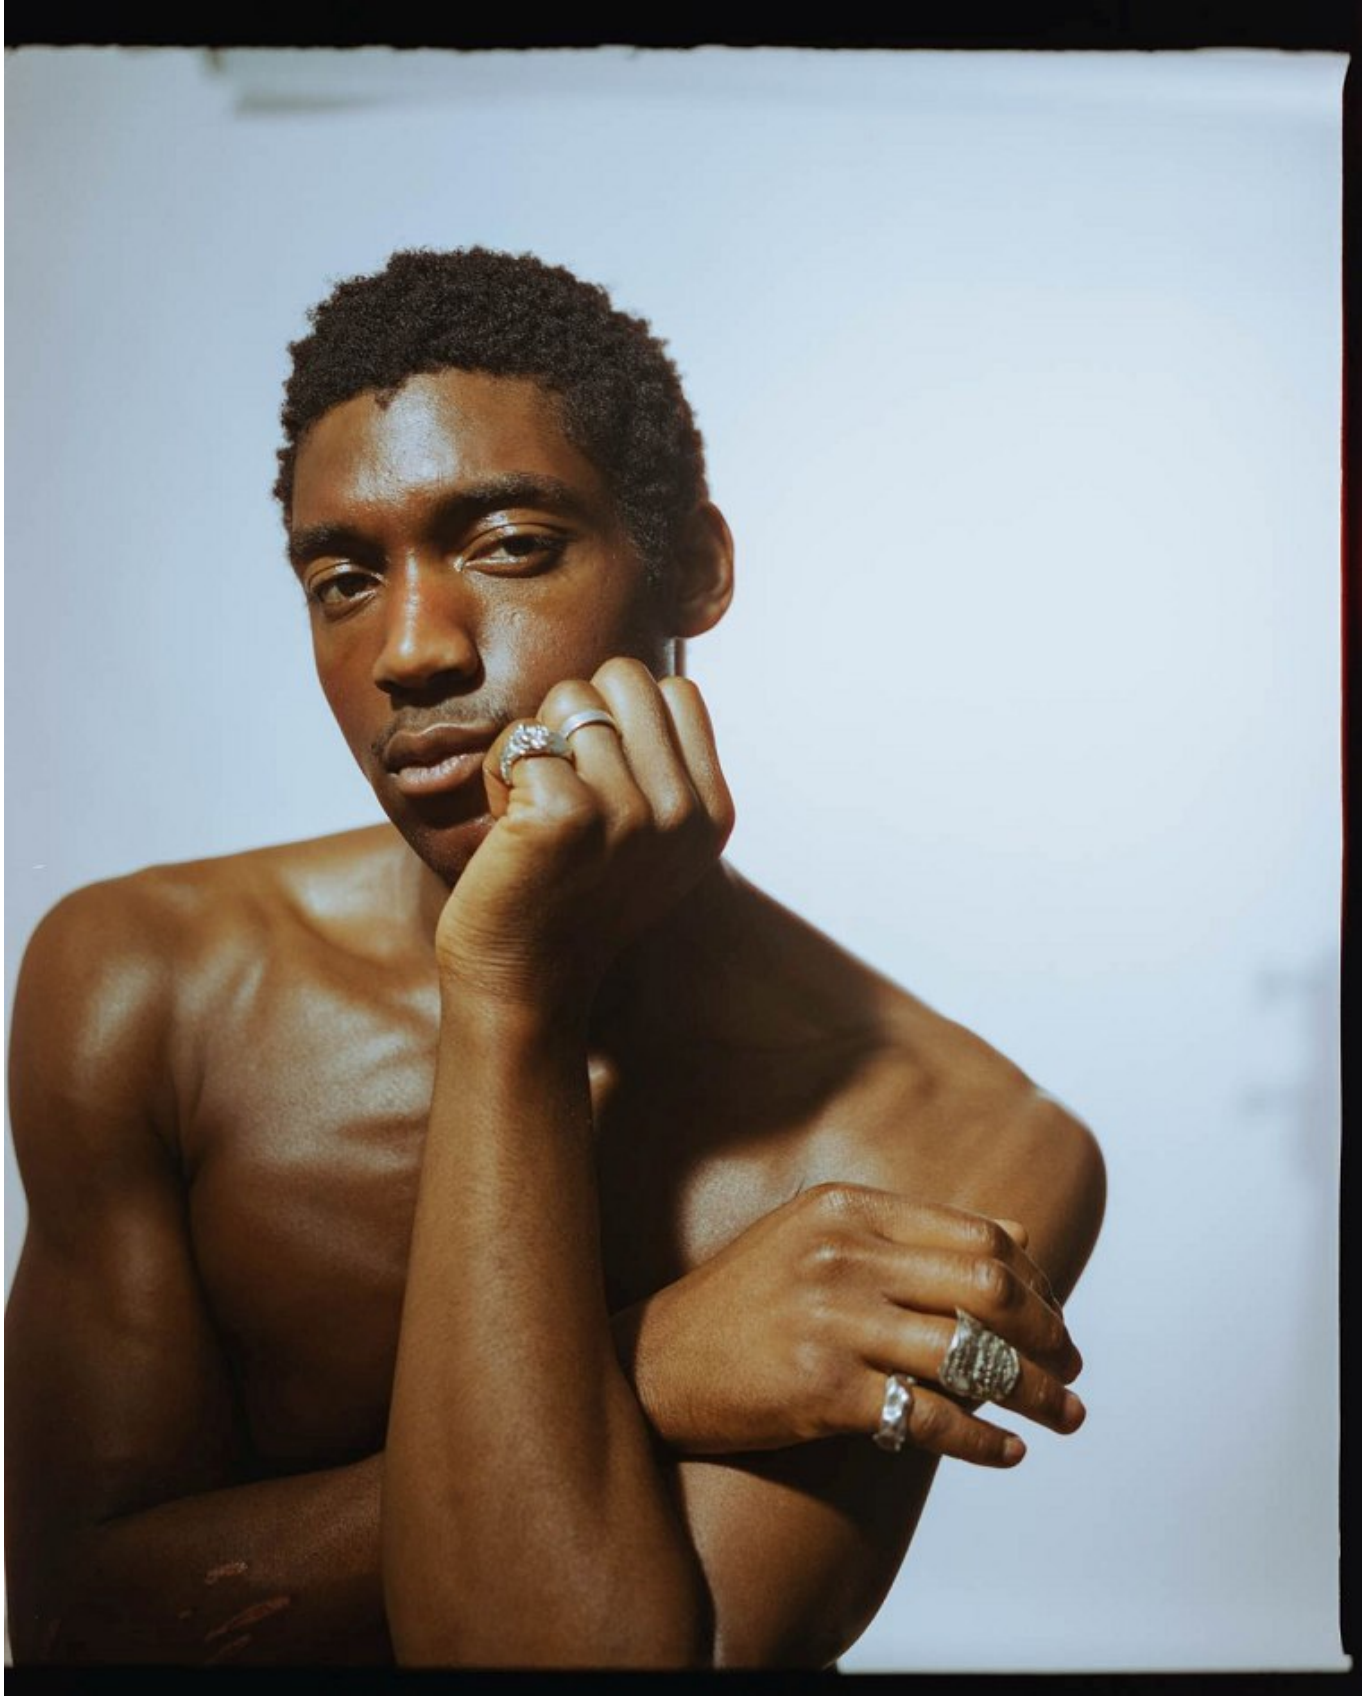

BOSS MODELS

CAPE TOWN

HALID

Height: 188cm Chest: 95cm Waist: 76cm Suit: 38 R Shoe: 10 UK Hair: Black Eyes: Brown