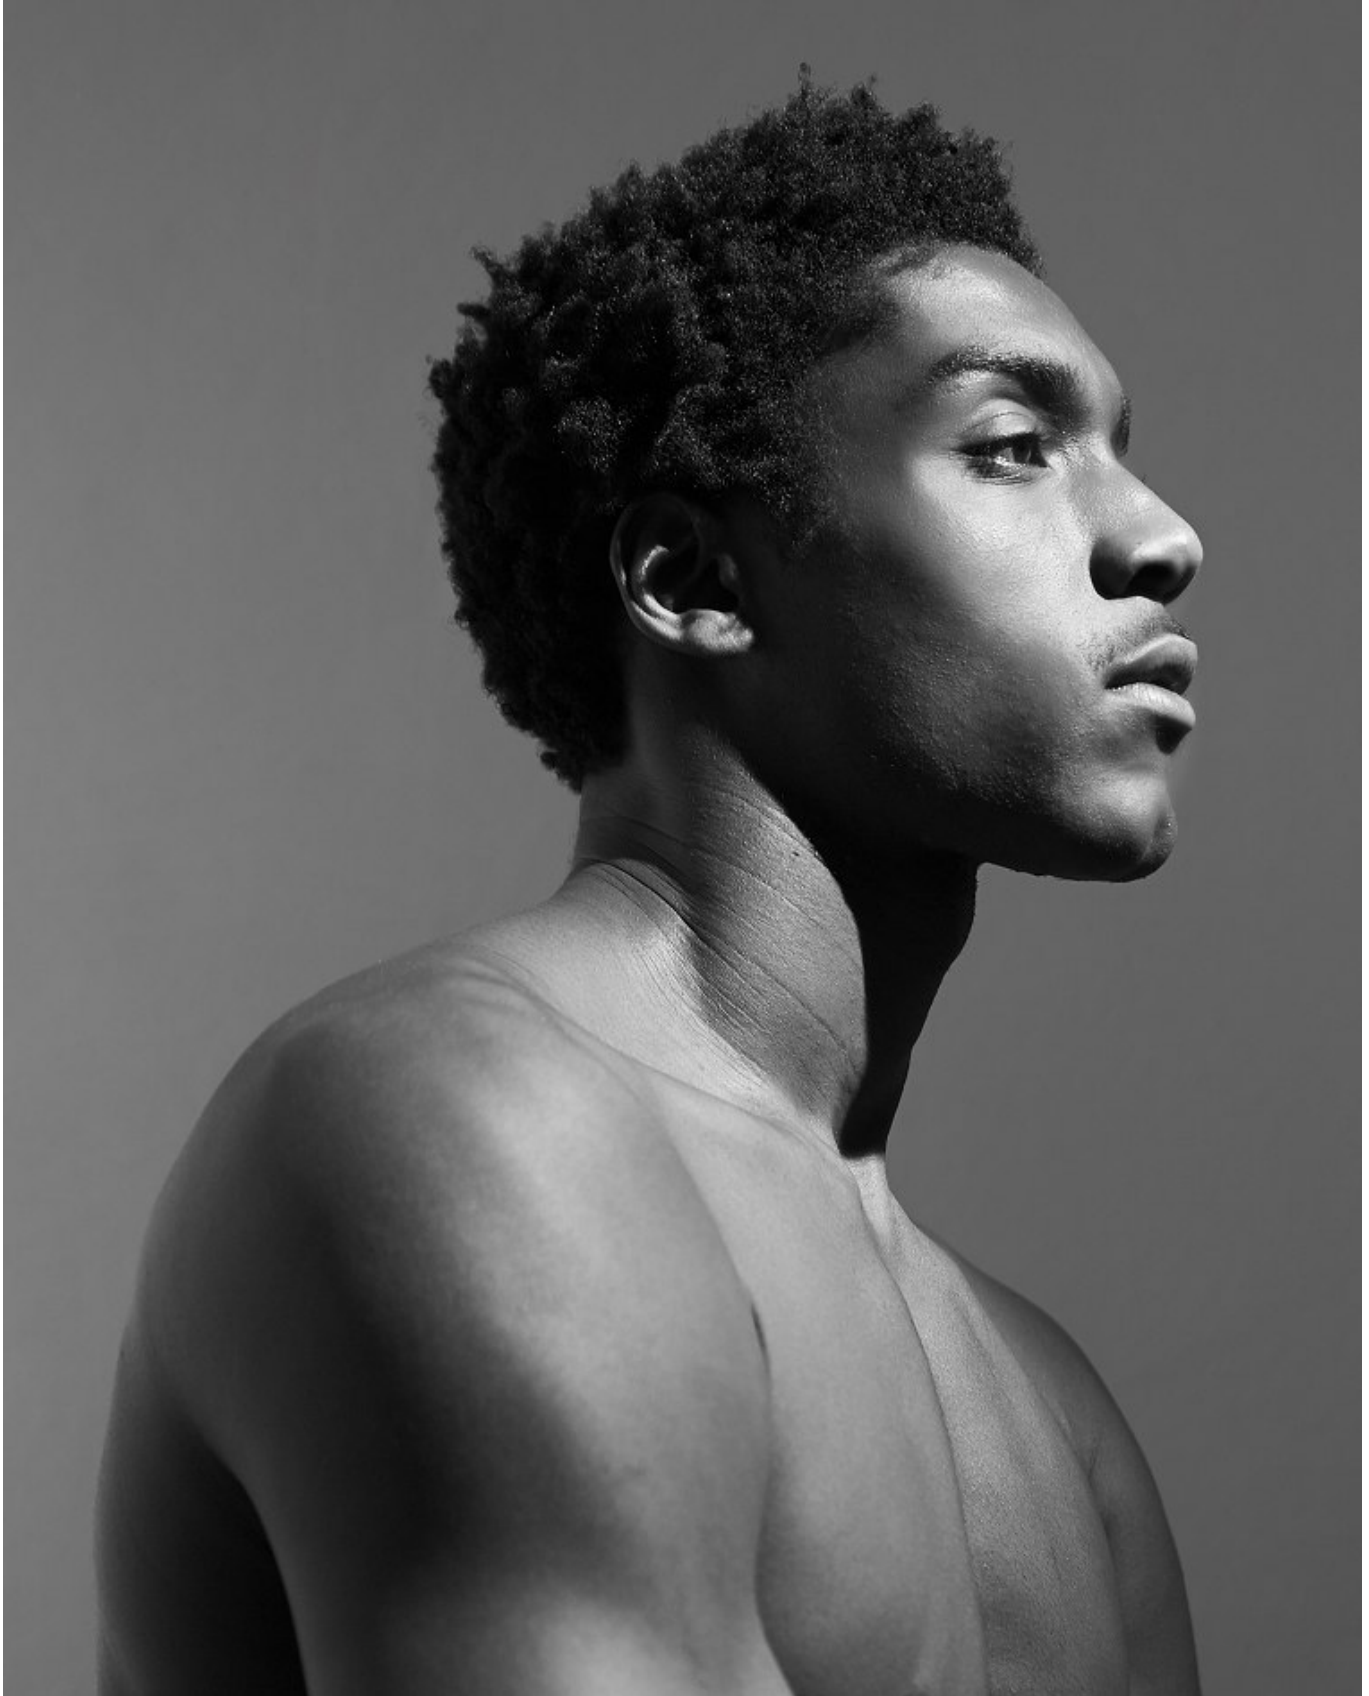

HALID

BOSS MODELS

CAPE TOWN

Height: 188cm Chest: 95cm Waist: 76cm Suit: 38 R Shoe: 10 UK Hair: Black Eyes: Brown