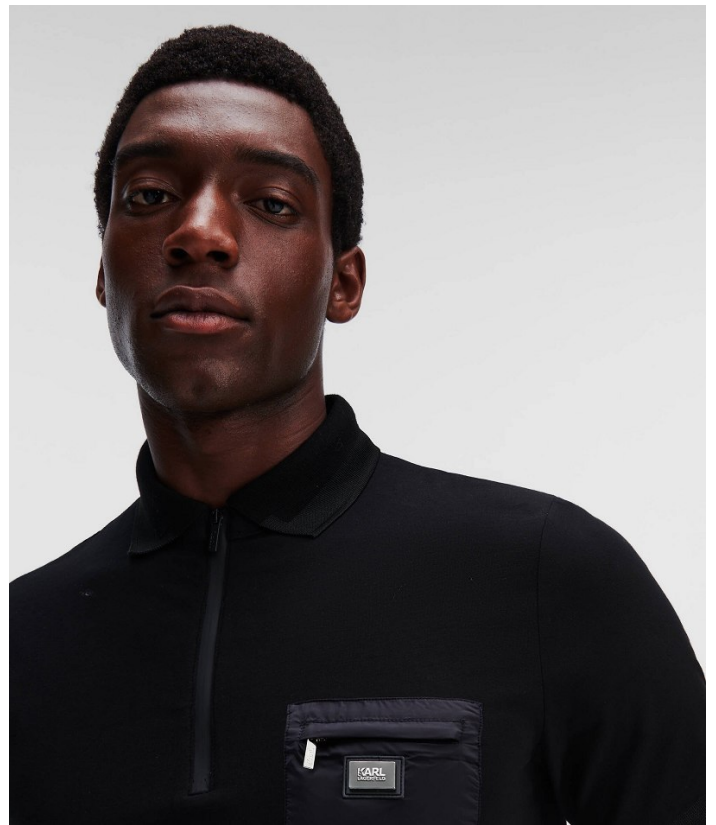

BOSS MODELS

CAPE TOWN

HALID

Height: 188cm Chest: 95cm Waist: 76cm Suit: 38 R Shoe: 10 UK Hair: Black Eyes: Brown