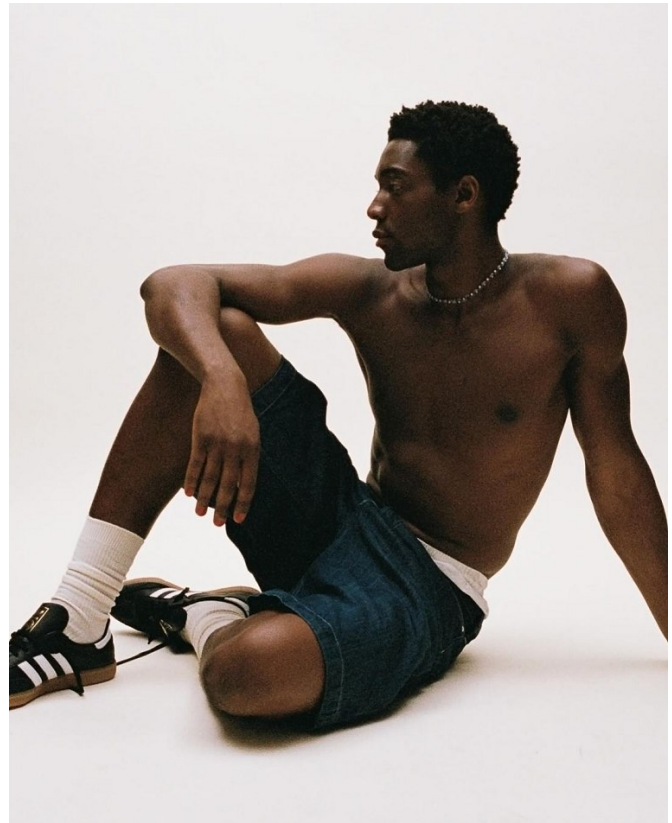

BOSS MODELS

CAPE TOWN

HALID

Height: 188cm Chest: 95cm Waist: 76cm Suit: 38 R Shoe: 10 UK Hair: Black Eyes: Brown

BOSS MODELS

CAPE TOWN

HALID

Height: 188cm Chest: 95cm Waist: 76cm Suit: 38 R Shoe: 10 UK Hair: Black Eyes: Brown