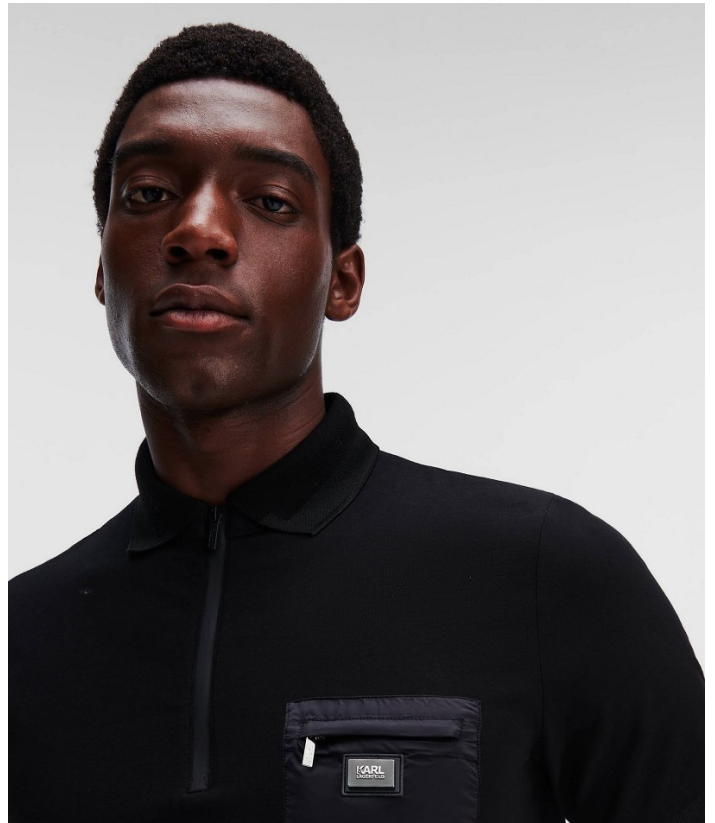

BOSS MODELS

CAPE TOWN

HALID

Height: 188cm Chest: 95cm Waist: 76cm Suit: 38 R Shoe: 10 UK Hair: Black Eyes: Brown