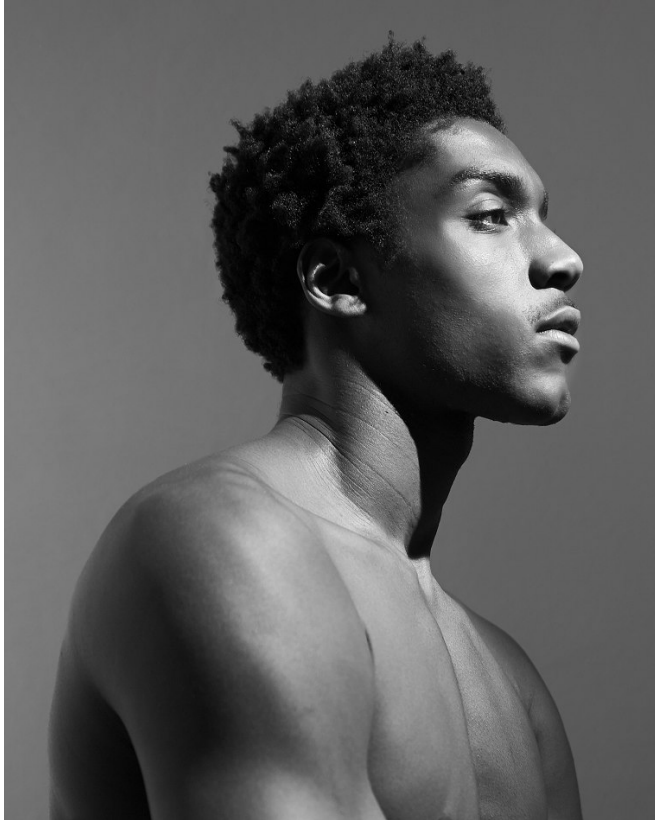

BOSS MODELS

CAPE TOWN

HALID

Height: 188cm Chest: 95cm Waist: 76cm Suit: 38 R Shoe: 10 UK Hair: Black Eyes: Brown

BOSS MODELS

CAPE TOWN

HALID

Height: 188cm Chest: 95cm Waist: 76cm Suit: 38 R Shoe: 10 UK Hair: Black Eyes: Brown