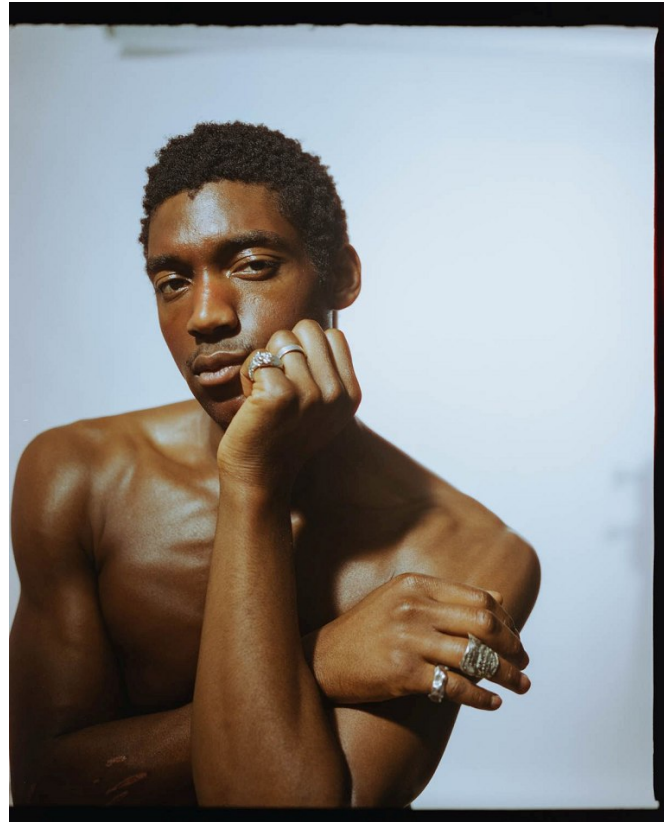

BOSS MODELS

CAPE TOWN

HALID

Height: 188cm Chest: 95cm Waist: 76cm Suit: 38 R Shoe: 10 UK Hair: Black Eyes: Brown