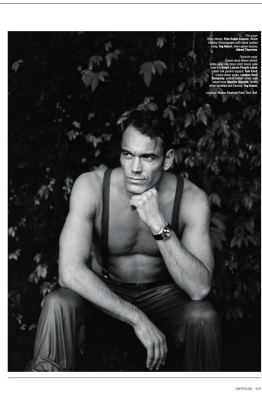

# BOSS MODELS

CAPE TOWN

## MIRO KLOOSTERMAN

Height: 188cm Chest: 105cm Waist: 87cm Suit: 39.5 L Shoe: 9.5 UK Hair: Dark Blonde Eyes: Green