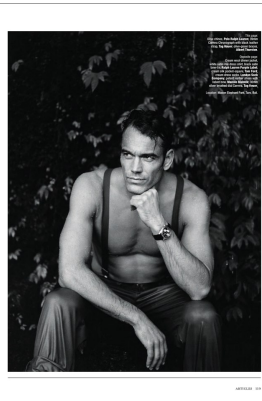

BOSS MODELS

CAPE TOWN

MIRO KLOOSTERMAN

Height: 188cm Chest: 105cm Waist: 87cm Suit: 39.5 L Shoe: 9.5 UK Hair: Dark Blonde Eyes: Green

BOSS MODELS

CAPE TOWN

MIRO KLOOSTERMAN

Height: 188cm Chest: 105cm Waist: 87cm Suit: 39.5 L Shoe: 9.5 UK Hair: Dark Blonde Eyes: Green