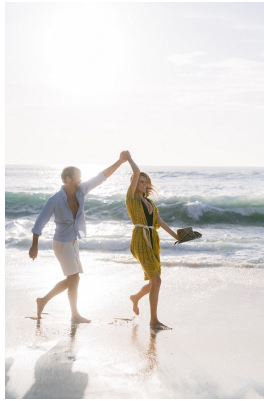

BOSS MODELS

CAPE TOWN

MIRO KLOOSTERMAN

Height: 188cm Chest: 105cm Waist: 87cm Suit: 39.5 L Shoe: 9.5 UK Hair: Dark Blonde Eyes: Green

BOSS MODELS

CAPE TOWN

MIRO KLOOSTERMAN

Height: 188cm Chest: 105cm Waist: 87cm Suit: 39.5 L Shoe: 9.5 UK Hair: Dark Blonde Eyes: Green