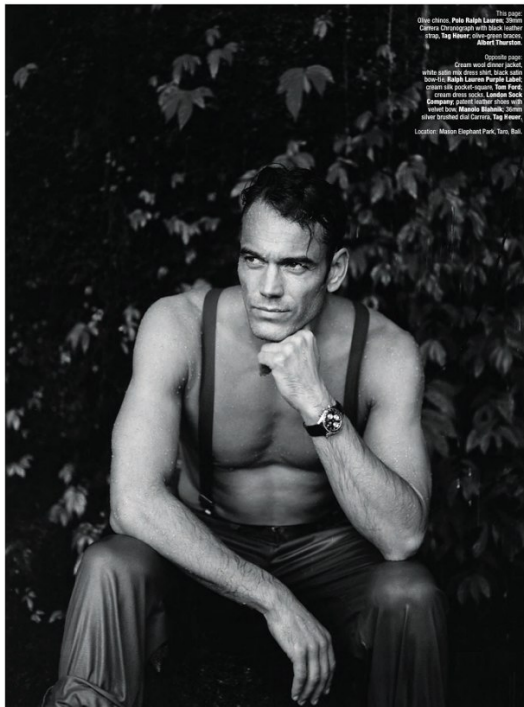

BOSS MODELS

CAPE TOWN

MIRO KLOOSTERMAN

Height: 188cm Chest: 105cm Waist: 87cm Suit: 39.5 L Shoe: 9.5 UK Hair: Dark Blonde Eyes: Green

BOSS MODELS

CAPE TOWN

ARTICLES 131

MIRO KLOOSTERMAN

Height: 188cm Chest: 105cm Waist: 87cm Suit: 39.5 L Shoe: 9.5 UK Hair: Dark Blonde Eyes: Green

BOSS MODELS

CAPE TOWN

MIRO KLOOSTERMAN

Height: 188cm Chest: 105cm Waist: 87cm Suit: 39.5 L Shoe: 9.5 UK Hair: Dark Blonde Eyes: Green

BOSS MODELS

CAPE TOWN

MIRO KLOOSTERMAN

Height: 188cm Chest: 105cm Waist: 87cm Suit: 39.5 L Shoe: 9.5 UK Hair: Dark Blonde Eyes: Green

BOSS MODELS

CAPE TOWN

MIRO KLOOSTERMAN

Height: 188cm Chest: 105cm Waist: 87cm Suit: 39.5 L Shoe: 9.5 UK Hair: Dark Blonde Eyes: Green

BOSS MODELS

CAPE TOWN

ARTICLES 119

MIRO KLOOSTERMAN

Height: 188cm Chest: 105cm Waist: 87cm Suit: 39.5 L Shoe: 9.5 UK Hair: Dark Blonde Eyes: Green

BOSS MODELS

CAPE TOWN

120 ARTICLES