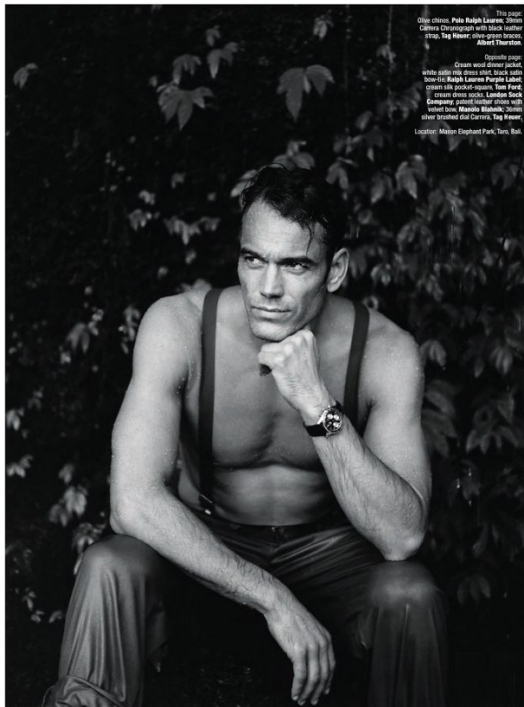

BOSS MODELS

CAPE TOWN

MIRO KLOOSTERMAN

Height: 188cm Chest: 105cm Waist: 87cm Suit: 39.5 L Shoe: 9.5 UK Hair: Dark Blonde Eyes: Green

BOSS MODELS

CAPE TOWN

MIRO KLOOSTERMAN

Height: 188cm Chest: 105cm Waist: 87cm Suit: 39.5 L Shoe: 9.5 UK Hair: Dark Blonde Eyes: Green

BOSS MODELS

CAPE TOWN

ARTICLES 131

MIRO KLOOSTERMAN

Height: 188cm Chest: 105cm Waist: 87cm Suit: 39.5 L Shoe: 9.5 UK Hair: Dark Blonde Eyes: Green

BOSS MODELS

CAPE TOWN

MIRO KLOOSTERMAN

Height: 188cm Chest: 105cm Waist: 87cm Suit: 39.5 L Shoe: 9.5 UK Hair: Dark Blonde Eyes: Green

BOSS MODELS

CAPE TOWN

MIRO KLOOSTERMAN

Height: 188cm Chest: 105cm Waist: 87cm Suit: 39.5 L Shoe: 9.5 UK Hair: Dark Blonde Eyes: Green

BOSS MODELS

CAPE TOWN

MIRO KLOOSTERMAN

Height: 188cm Chest: 105cm Waist: 87cm Suit: 39.5 L Shoe: 9.5 UK Hair: Dark Blonde Eyes: Green

BOSS MODELS

CAPE TOWN

ARTICLES 119

MIRO KLOOSTERMAN