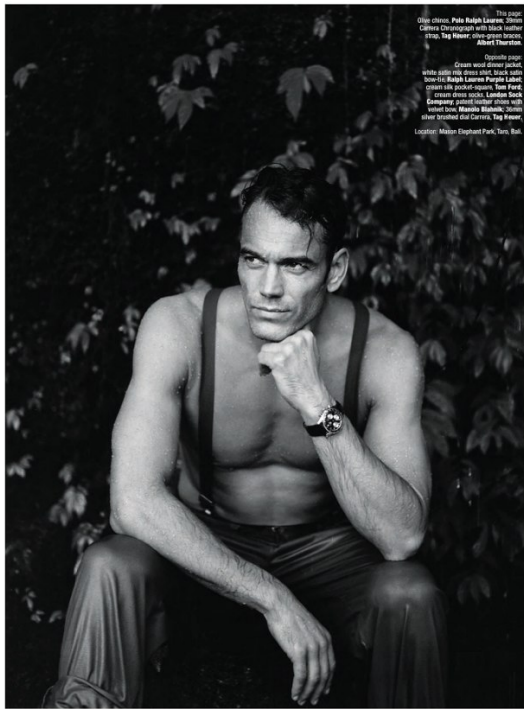

BOSS MODELS

CAPE TOWN

MIRO KLOOSTERMAN

Height: 188cm Chest: 105cm Waist: 87cm Suit: 39.5 L Shoe: 9.5 UK Hair: Dark Blonde Eyes: Green

BOSS MODELS

CAPE TOWN

MIRO KLOOSTERMAN

Height: 188cm Chest: 105cm Waist: 87cm Suit: 39.5 L Shoe: 9.5 UK Hair: Dark Blonde Eyes: Green

BOSS MODELS

CAPE TOWN

ARTICLES 131

MIRO KLOOSTERMAN

Height: 188cm Chest: 105cm Waist: 87cm Suit: 39.5 L Shoe: 9.5 UK Hair: Dark Blonde Eyes: Green

BOSS MODELS

CAPE TOWN

MIRO KLOOSTERMAN

Height: 188cm Chest: 105cm Waist: 87cm Suit: 39.5 L Shoe: 9.5 UK Hair: Dark Blonde Eyes: Green

BOSS MODELS

CAPE TOWN

MIRO KLOOSTERMAN

Height: 188cm Chest: 105cm Waist: 87cm Suit: 39.5 L Shoe: 9.5 UK Hair: Dark Blonde Eyes: Green

BOSS MODELS

CAPE TOWN

MIRO KLOOSTERMAN

Height: 188cm Chest: 105cm Waist: 87cm Suit: 39.5 L Shoe: 9.5 UK Hair: Dark Blonde Eyes: Green

BOSS MODELS

CAPE TOWN

ARTICLES 119

MIRO KLOOSTERMAN