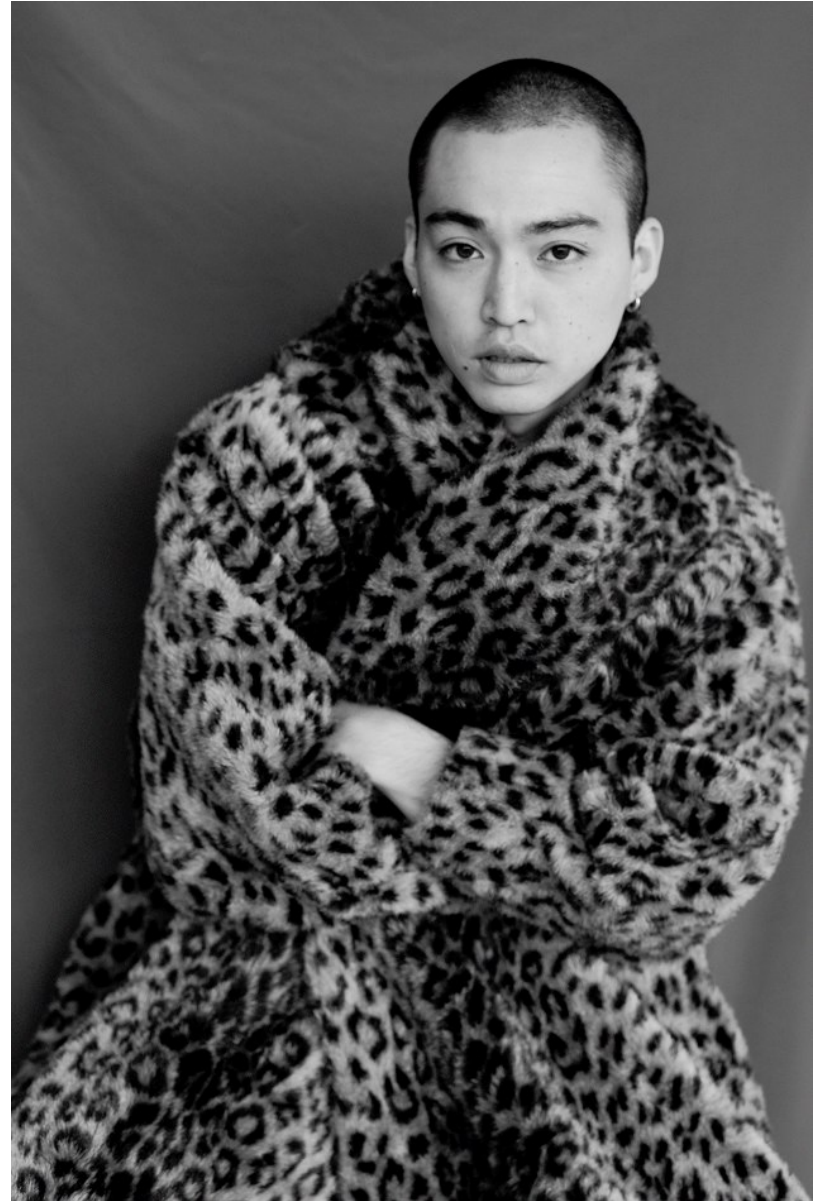

BOSS MODELS

CAPE TOWN

MAKITO UCHIDA

Height: 184cm Chest: 89cm Waist: 72cm Shoe: 9.5 UK Hair: Black Eyes: Brown

BOSS MODELS

CAPE TOWN

MAKITO UCHIDA

Height: 184cm Chest: 89cm Waist: 72cm Shoe: 9.5 UK Hair: Black Eyes: Brown