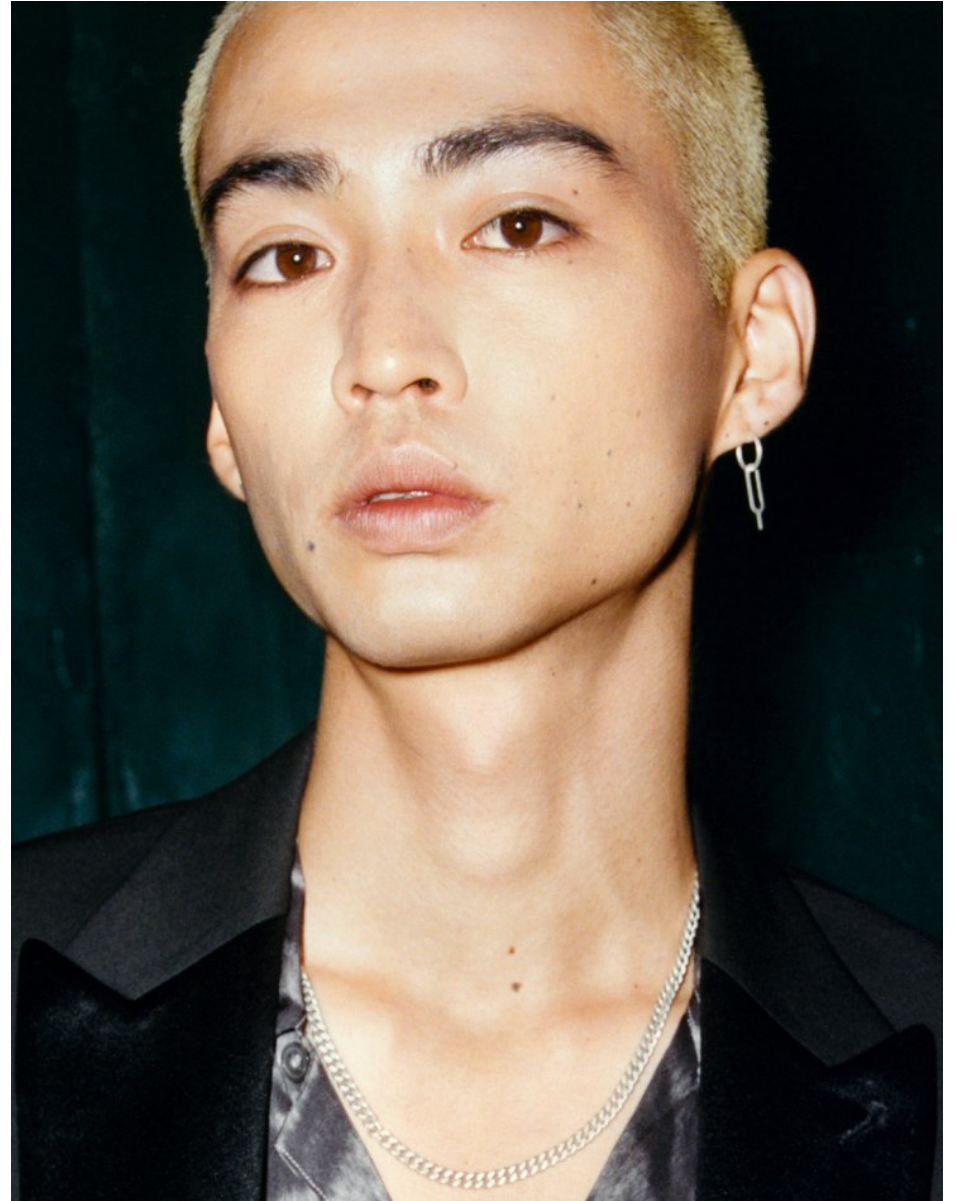

# BOSS MODELS

CAPE TOWN

MAKITO UCHIDA

Height: 184cm Chest: 89cm Waist: 72cm Shoe: 9.5 UK Hair: Black Eyes: Brown