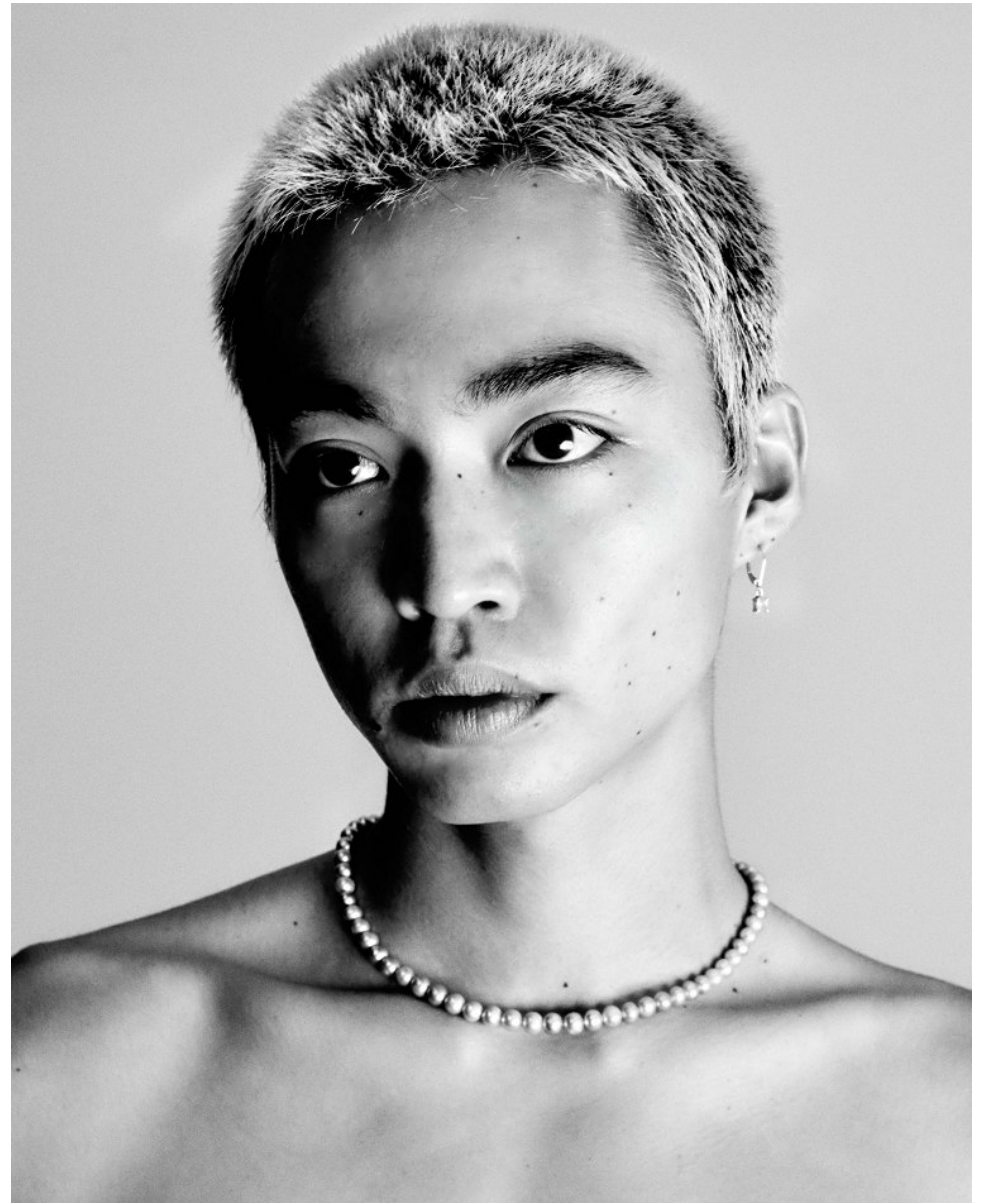

BOSS MODELS

CAPE TOWN

MAKITO UCHIDA

Height: 184cm Chest: 89cm Waist: 72cm Shoe: 9.5 UK Hair: Black Eyes: Brown

BOSS MODELS

CAPE TOWN

MAKITO UCHIDA

Height: 184cm Chest: 89cm Waist: 72cm Shoe: 9.5 UK Hair: Black Eyes: Brown

BOSS MODELS

CAPE TOWN

FW2022 / AW2022
VOLUME TWO

WORN BY MAKITO

SLEEVELESS HOODIE
PULL ON HOODIE
SWEATPANTS

KEY MATERIAL COMPONENTS
MADE WITH NATURE -
ORGANIC COTTON

DROP SIZE RANGE
2XS - XL

MAKITO UCHIDA