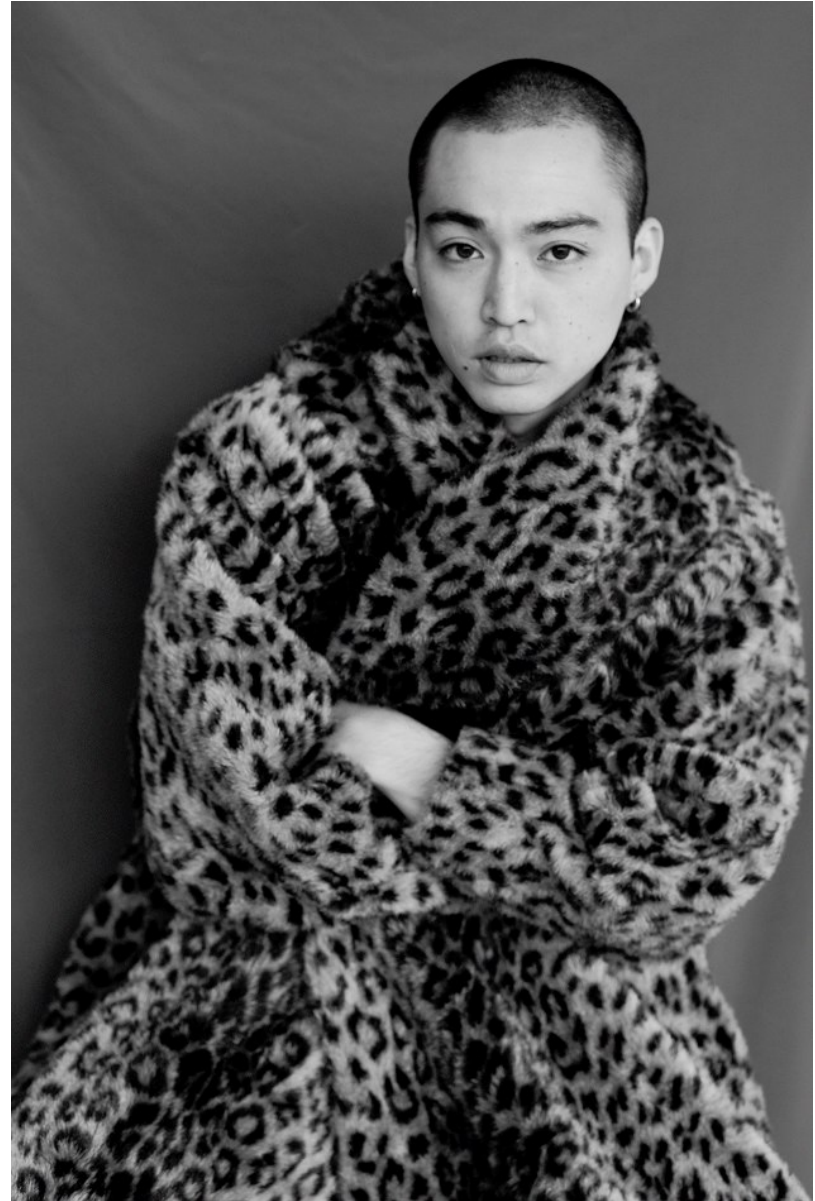

BOSS MODELS

CAPE TOWN

Height: 184cm Chest: 89cm Waist: 72cm Shoe: 9.5 UK Hair: Black Eyes: Brown