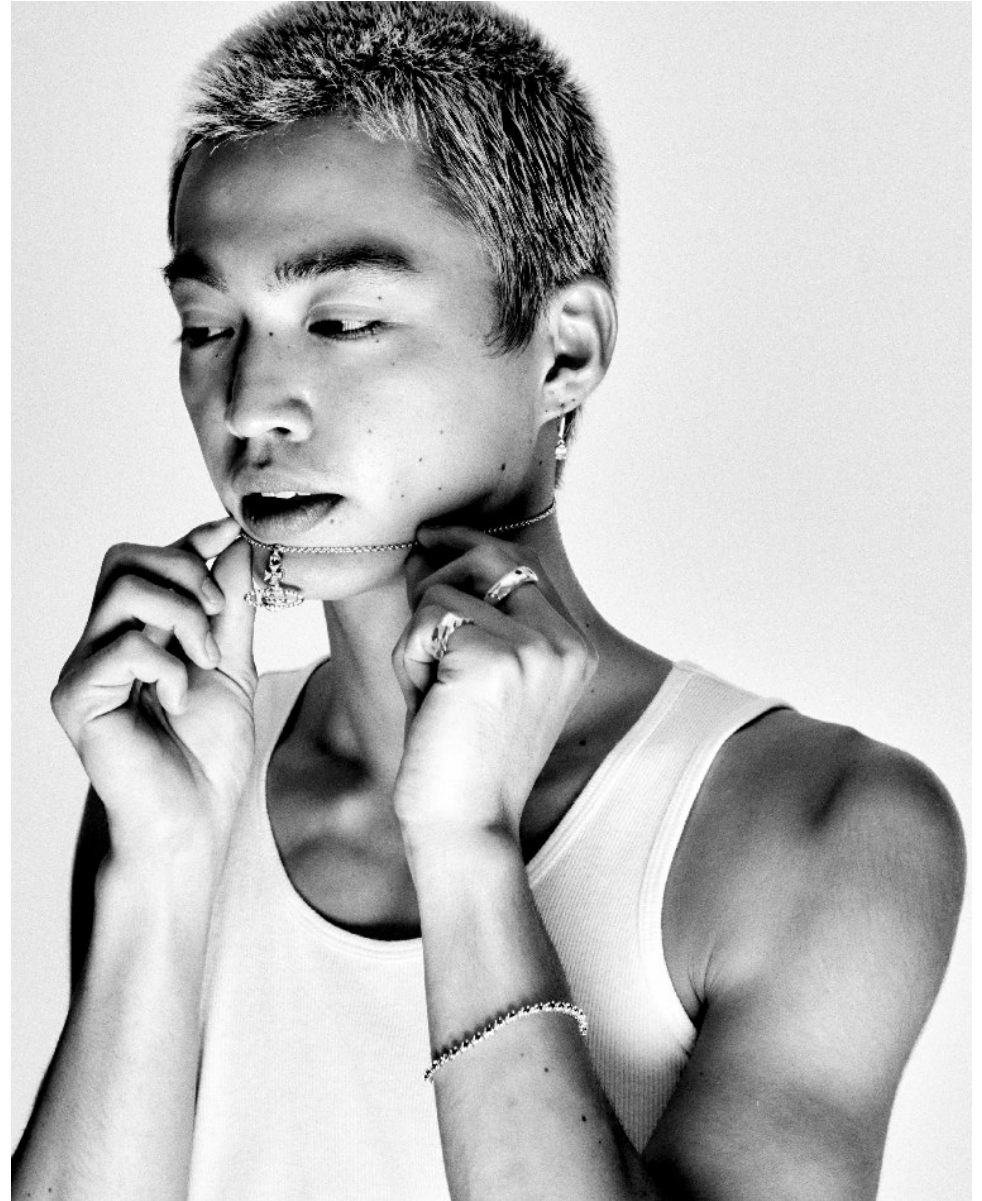

# BOSS MODELS

CAPE TOWN

MAKITO UCHIDA

Height: 184cm Chest: 89cm Waist: 72cm Shoe: 9.5 UK Hair: Black Eyes: Brown