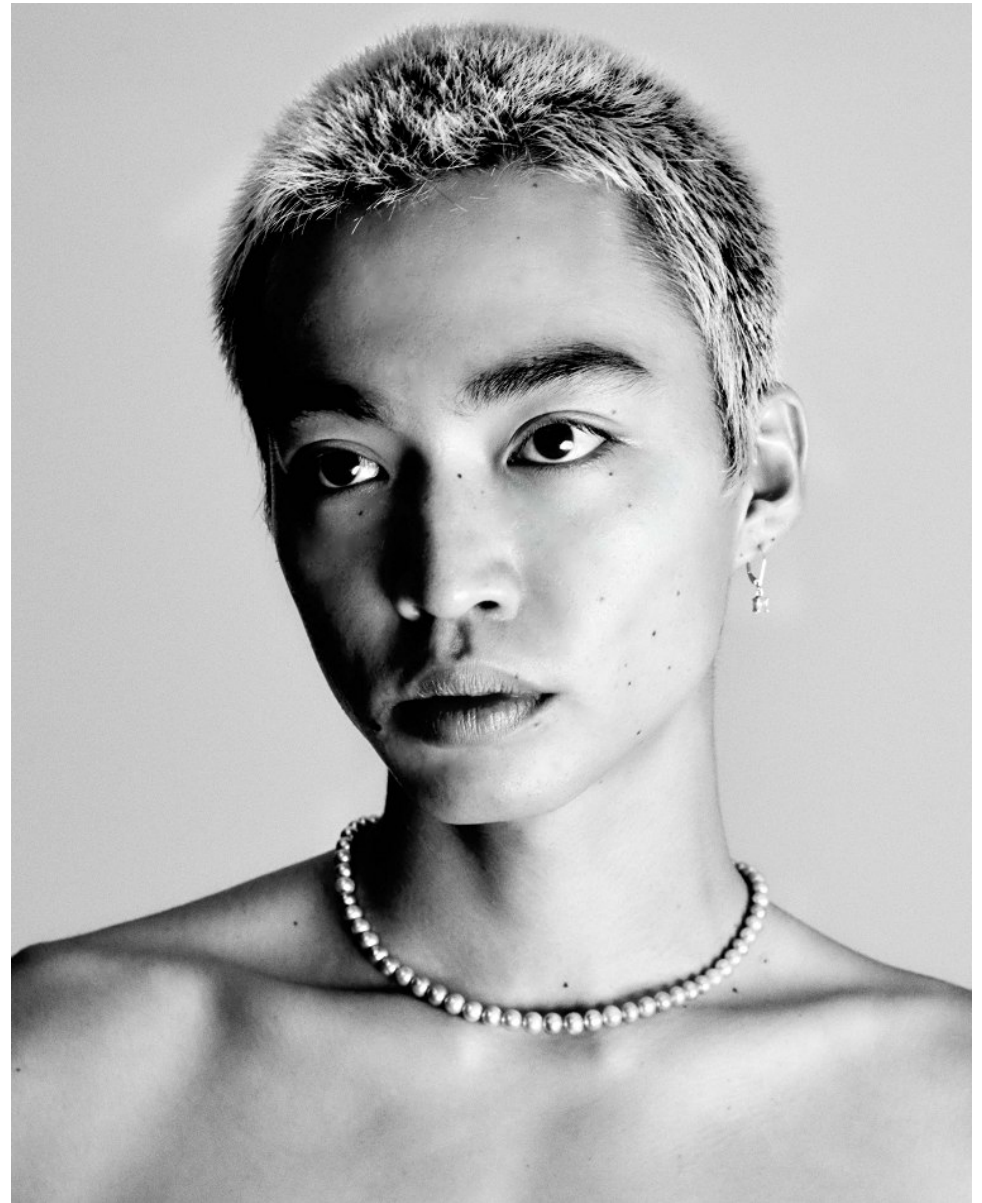

# BOSS MODELS

CAPE TOWN

MAKITO UCHIDA

Height: 184cm Chest: 89cm Waist: 72cm Shoe: 9.5 UK Hair: Black Eyes: Brown