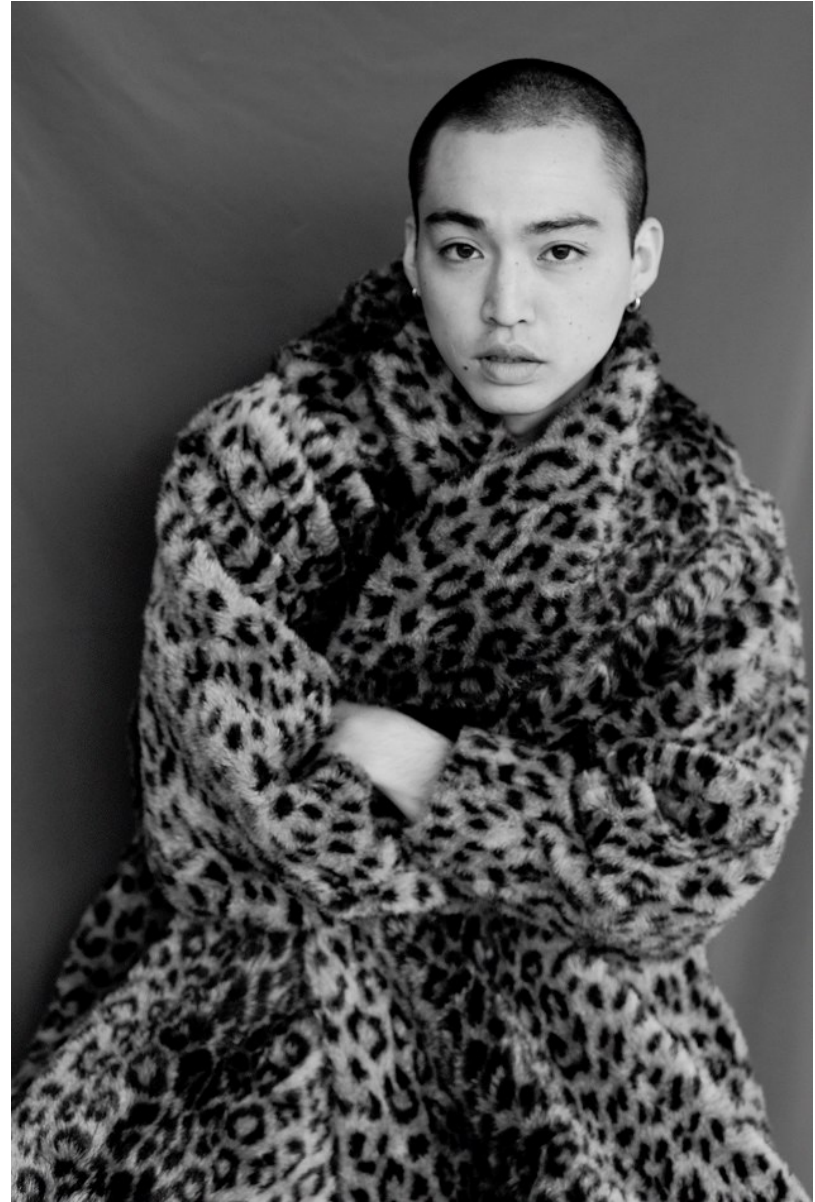

BOSS MODELS

CAPE TOWN

MAKITO UCHIDA

Height: 184cm Chest: 89cm Waist: 72cm Shoe: 9.5 UK Hair: Black Eyes: Brown

BOSS MODELS

CAPE TOWN

MAKITO UCHIDA

Height: 184cm Chest: 89cm Waist: 72cm Shoe: 9.5 UK Hair: Black Eyes: Brown