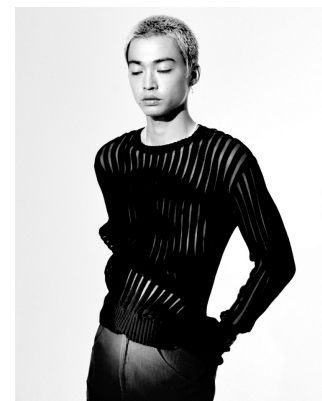

BOSS MODELS

CAPE TOWN

MAKITO UCHIDA

Height: 184cm Chest: 89cm Waist: 72cm Shoe: 9.5 UK Hair: Black Eyes: Brown

BOSS MODELS

CAPE TOWN

MAKITO UCHIDA

Height: 184cm Chest: 89cm Waist: 72cm Shoe: 9.5 UK Hair: Black Eyes: Brown