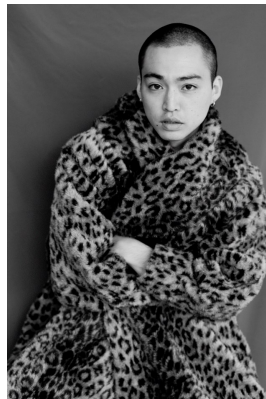

# BOSS MODELS

CAPE TOWN

## MAKITO UCHIDA

Height: 184cm Chest: 89cm Waist: 72cm Shoe: 9.5 UK Hair: Black Eyes: Brown