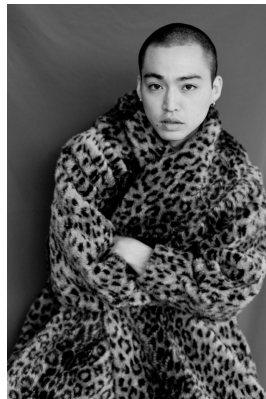

BOSS MODELS

CAPE TOWN

MAKITO UCHIDA

Height: 184cm Chest: 89cm Waist: 72cm Shoe: 9.5 UK Hair: Black Eyes: Brown

BOSS MODELS

CAPE TOWN

MAKITO UCHIDA

Height: 184cm Chest: 89cm Waist: 72cm Shoe: 9.5 UK Hair: Black Eyes: Brown