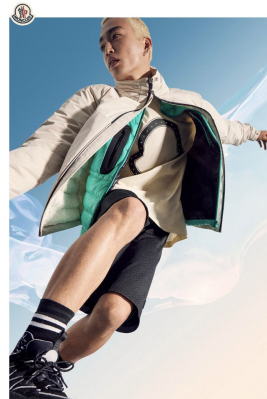

# BOSS MODELS

CAPE TOWN

## MAKITO UCHIDA

Height: 184cm Chest: 89cm Waist: 72cm Shoe: 9.5 UK Hair: Black Eyes: Brown