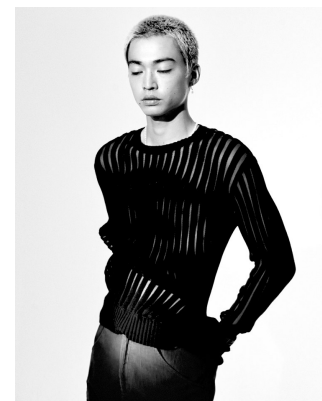

# BOSS MODELS

CAPE TOWN

## MAKITO UCHIDA

Height: 184cm Chest: 89cm Waist: 72cm Shoe: 9.5 UK Hair: Black Eyes: Brown