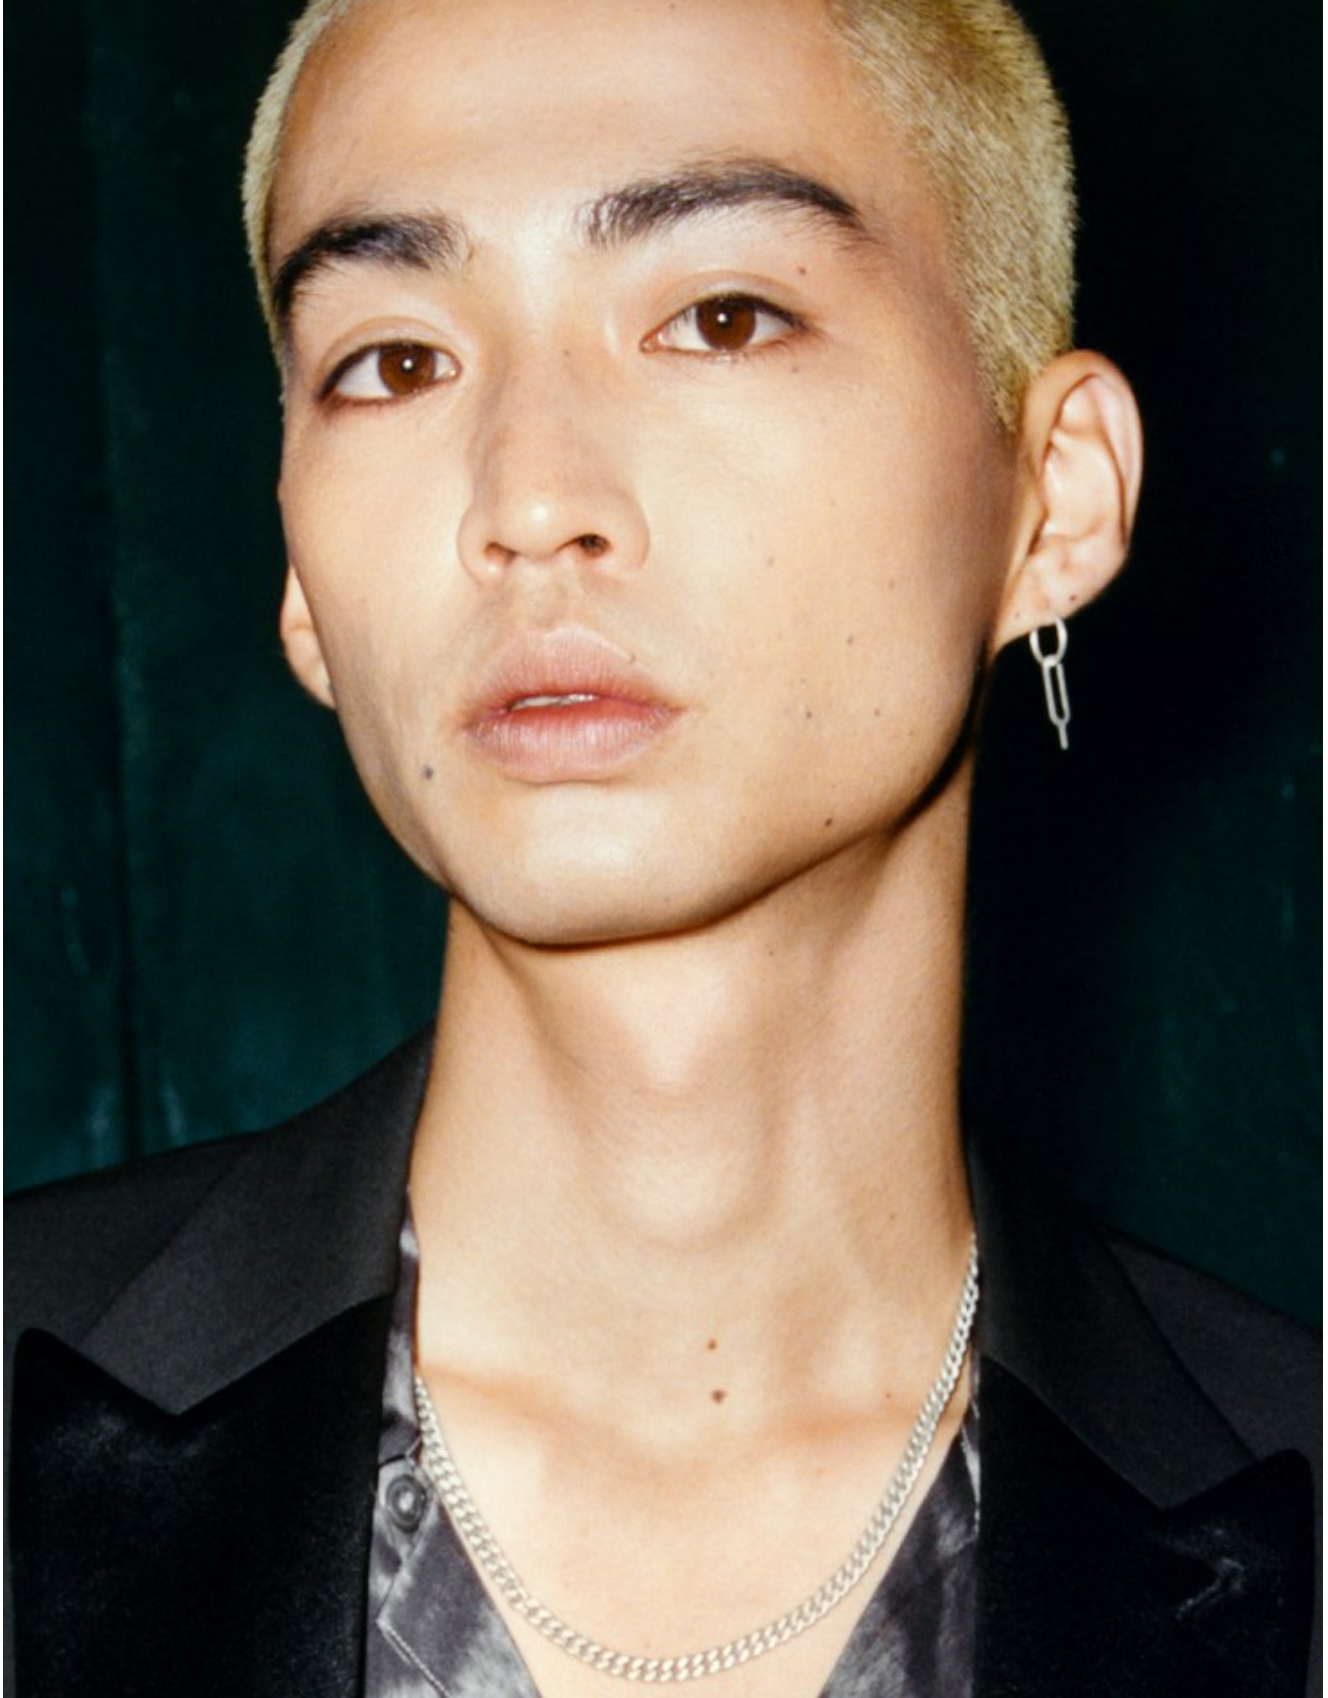

BOSS MODELS

CAPE TOWN

MAKITO UCHIDA

Height: 184cm Chest: 89cm Waist: 72cm Shoe: 9.5 UK Hair: Black Eyes: Brown

BOSS MODELS

CAPE TOWN

MAKITO UCHIDA

Height: 184cm Chest: 89cm Waist: 72cm Shoe: 9.5 UK Hair: Black Eyes: Brown