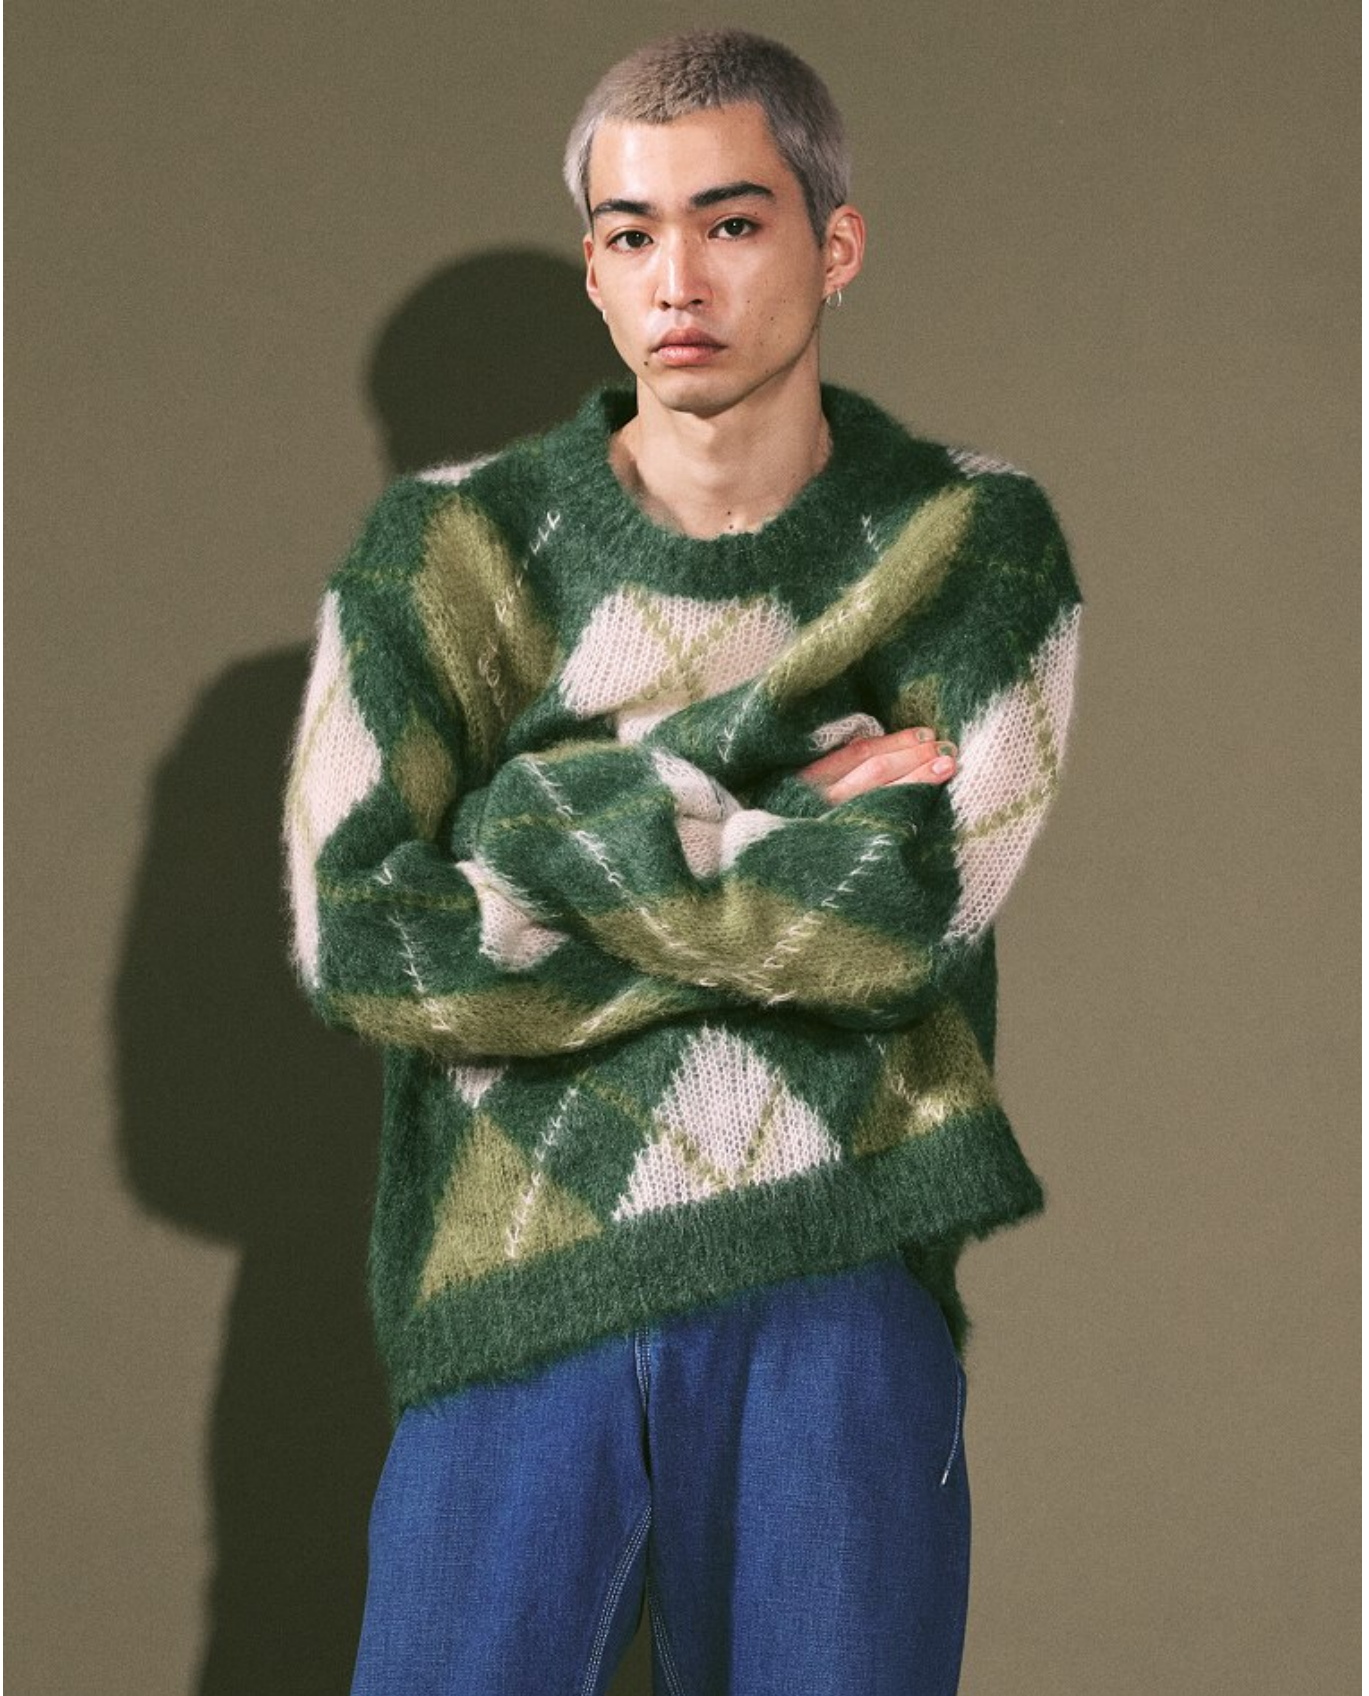

BOSS MODELS

CAPE TOWN

MAKITO UCHIDA

Height: 184cm Chest: 89cm Waist: 72cm Shoe: 9.5 UK Hair: Black Eyes: Brown

BOSS MODELS

CAPE TOWN

MAKITO UCHIDA

Height: 184cm Chest: 89cm Waist: 72cm Shoe: 9.5 UK Hair: Black Eyes: Brown