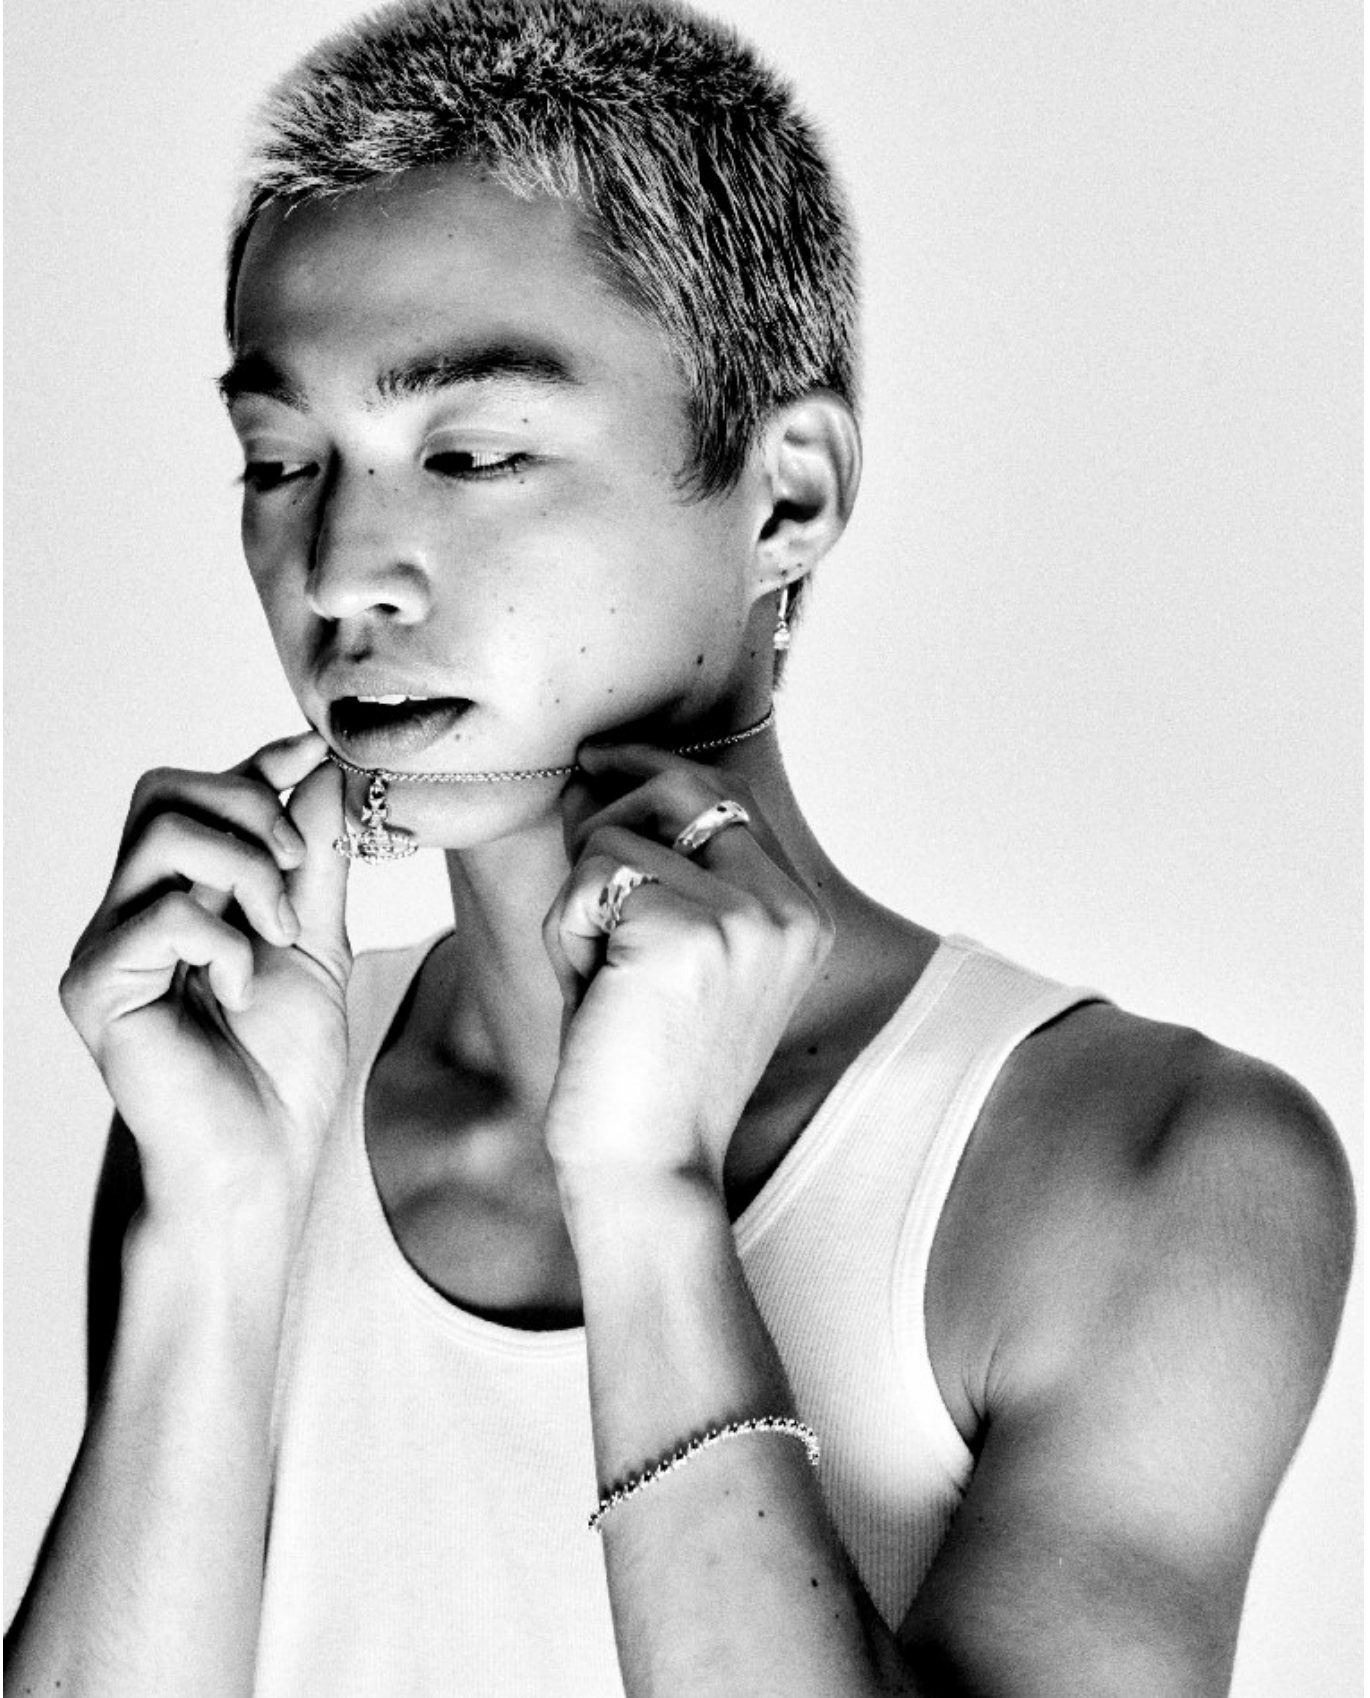

BOSS MODELS

CAPE TOWN

MAKITO UCHIDA

Height: 184cm Chest: 89cm Waist: 72cm Shoe: 9.5 UK Hair: Black Eyes: Brown

BOSS MODELS

CAPE TOWN

MAKITO UCHIDA

Height: 184cm Chest: 89cm Waist: 72cm Shoe: 9.5 UK Hair: Black Eyes: Brown