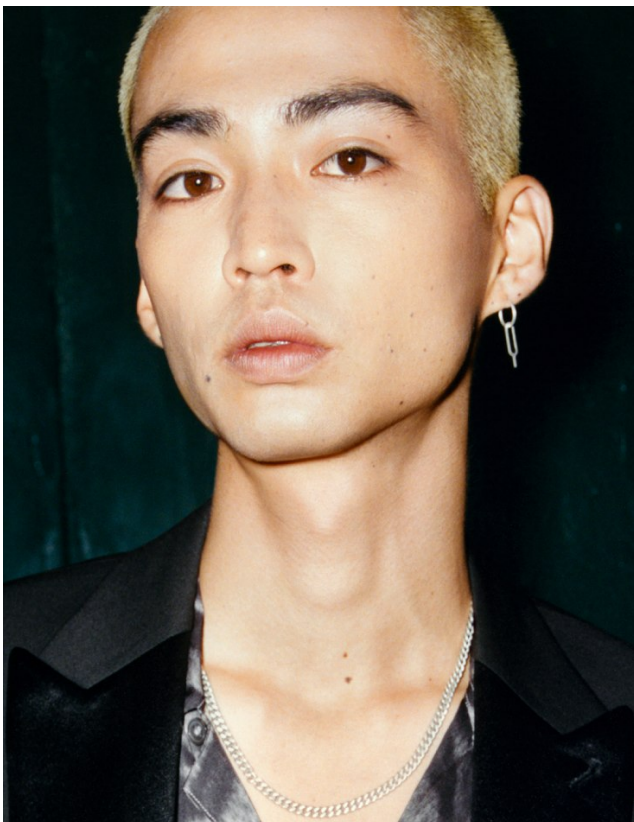

# BOSS MODELS

CAPE TOWN

MAKITO UCHIDA

Height: 184cm Chest: 89cm Waist: 72cm Shoe: 9.5 UK Hair: Black Eyes: Brown

# BOSS MODELS

CAPE TOWN