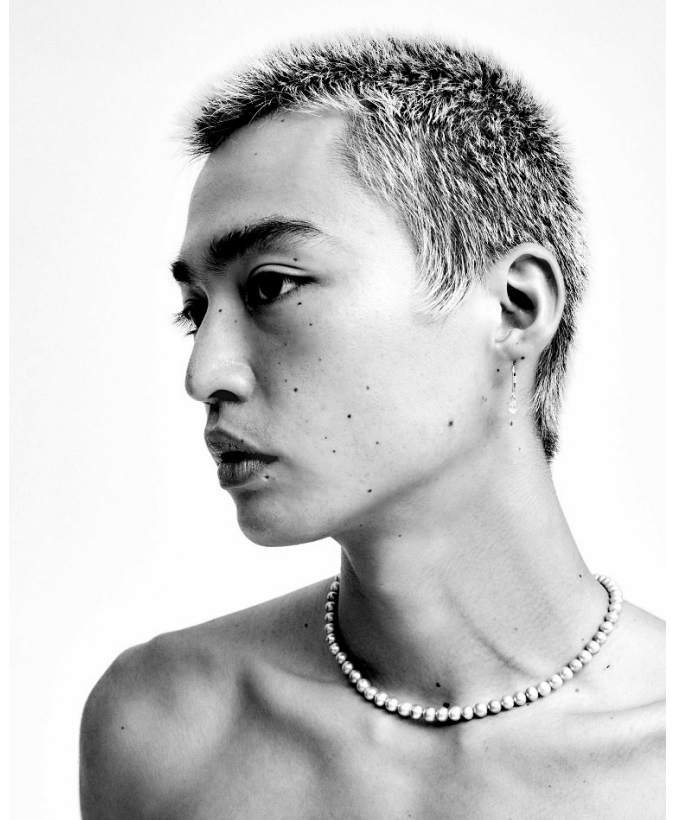

BOSS MODELS

CAPE TOWN

MAKITO UCHIDA

Height: 184cm Chest: 89cm Waist: 72cm Shoe: 9.5 UK Hair: Black Eyes: Brown