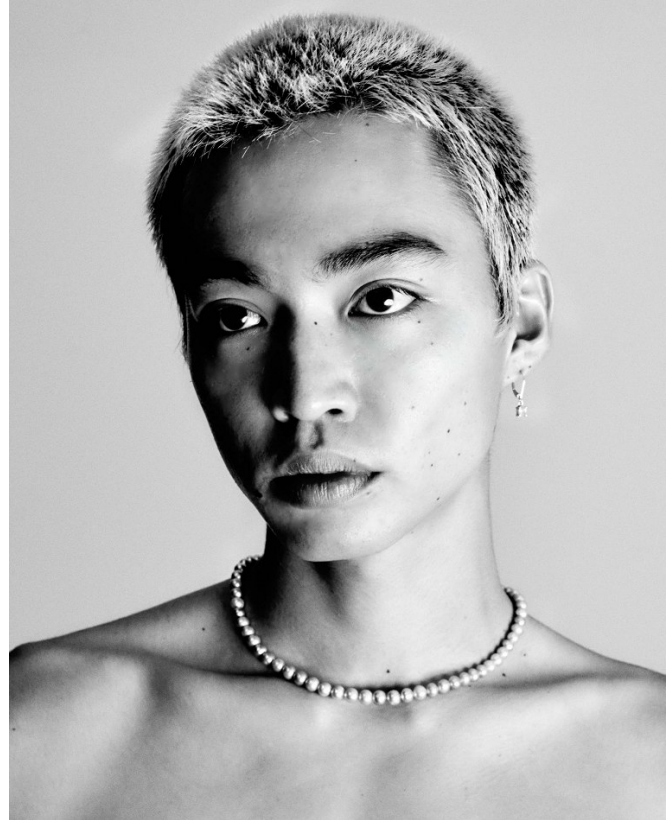

BOSS MODELS

CAPE TOWN

MAKITO UCHIDA

Height: 184cm Chest: 89cm Waist: 72cm Shoe: 9.5 UK Hair: Black Eyes: Brown

BOSS MODELS

CAPE TOWN

MAKITO UCHIDA

Height: 184cm Chest: 89cm Waist: 72cm Shoe: 9.5 UK Hair: Black Eyes: Brown

BOSS MODELS

CAPE TOWN

MAKITO UCHIDA

Height: 184cm Chest: 89cm Waist: 72cm Shoe: 9.5 UK Hair: Black Eyes: Brown

BOSS MODELS

CAPE TOWN

FW2022 / AW2022
VOLUME TWO

WORN BY MAKITO

SLEEVELESS HOODIE
PULL ON HOODIE
SWEATPANTS

KEY MATERIAL COMPONENTS
MADE WITH NATURE -
ORGANIC COTTON

DROP SIZE RANGE
2XS - XL

MAKITO UCHIDA

Height: 184cm Chest: 89cm Waist: 72cm Shoe: 9.5 UK Hair: Black Eyes: Brown