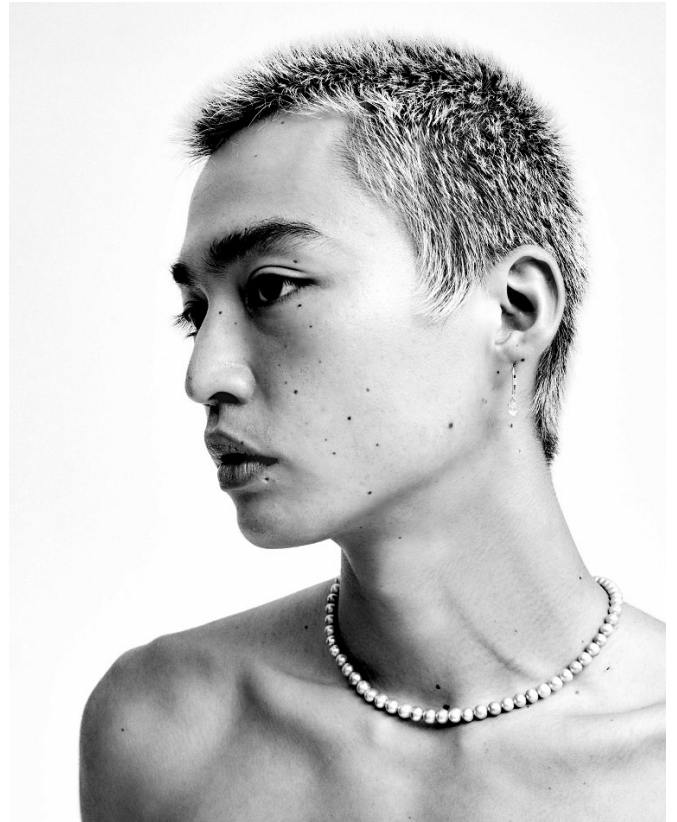

BOSS MODELS

CAPE TOWN

MAKITO UCHIDA

Height: 184cm Chest: 89cm Waist: 72cm Shoe: 9.5 UK Hair: Black Eyes: Brown