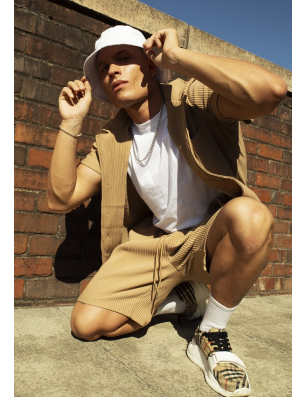

# BOSS MODELS

CAPE TOWN

ANDREA CASSAVIA

Height: 183cm Chest: 99cm Waist: 80cm Suit: 40 R Shoe: 9 UK Hair: Brown Eyes: Brown

# BOSS MODELS

CAPE TOWN