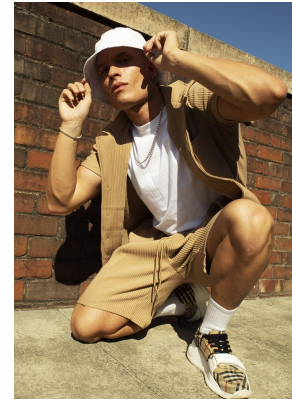

BOSS MODELS

CAPE TOWN

ANDREA CASSAVIA

Height: 183cm Chest: 99cm Waist: 80cm Shoe: 9 UK Hair: Brown Eyes: Brown

BOSS MODELS

CAPE TOWN

ANDREA CASSAVIA

Height: 183cm Chest: 99cm Waist: 80cm Shoe: 9 UK Hair: Brown Eyes: Brown

BOSS MODELS

CAPE TOWN

ANDREA CASSAVIA

Height: 183cm Chest: 99cm Waist: 80cm Shoe: 9 UK Hair: Brown Eyes: Brown