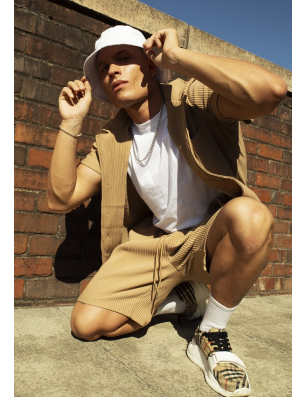

BOSS MODELS

CAPE TOWN

ANDREA CASSAVIA

Height: 183cm Chest: 99cm Waist: 80cm Shoe: 9 UK Hair: Brown Eyes: Brown

BOSS MODELS

CAPE TOWN

ANDREA CASSAVIA

Height: 183cm Chest: 99cm Waist: 80cm Shoe: 9 UK Hair: Brown Eyes: Brown

BOSS MODELS

CAPE TOWN

ANDREA CASSAVIA

Height: 183cm Chest: 99cm Waist: 80cm Shoe: 9 UK Hair: Brown Eyes: Brown