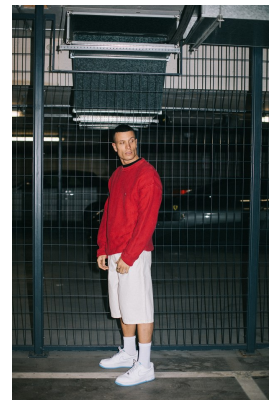

# BOSS MODELS

CAPE TOWN

ANDREA CASSAVIA

Height: 183cm Chest: 99cm Waist: 80cm Suit: 40 R Shoe: 9 UK Hair: Brown Eyes: Brown

# BOSS MODELS

CAPE TOWN

## ANDREA CASSAVIA

Height: 183cm Chest: 99cm Waist: 80cm Suit: 40 R Shoe: 9 UK Hair: Brown Eyes: Brown