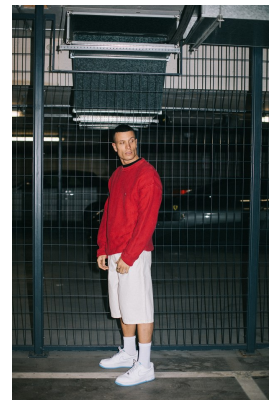

BOSS MODELS

CAPE TOWN

ANDREA CASSAVIA

Height: 183cm Chest: 99cm Waist: 80cm Shoe: 9 UK Hair: Brown Eyes: Brown

BOSS MODELS

CAPE TOWN

ANDREA CASSAVIA

Height: 183cm Chest: 99cm Waist: 80cm Shoe: 9 UK Hair: Brown Eyes: Brown

BOSS MODELS

CAPE TOWN

ANDREA CASSAVIA

Height: 183cm Chest: 99cm Waist: 80cm Shoe: 9 UK Hair: Brown Eyes: Brown