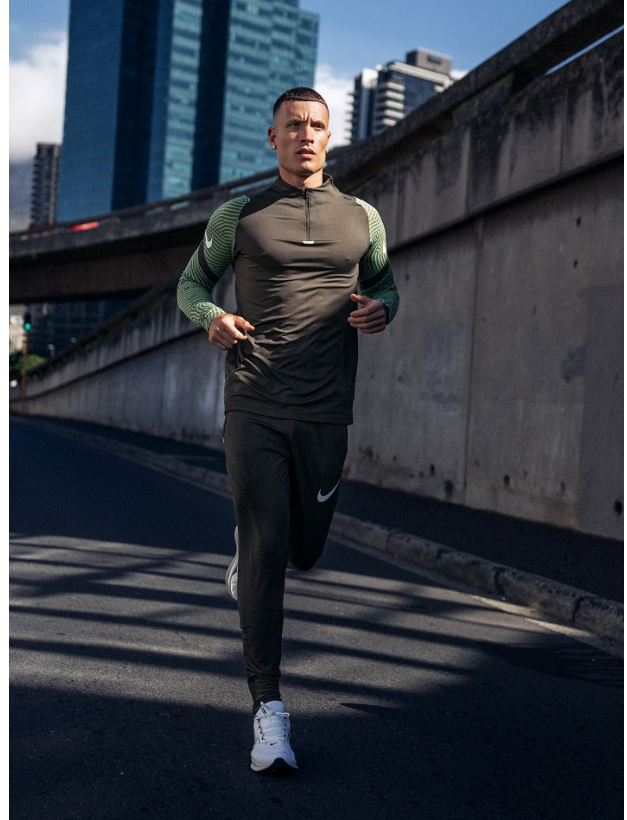

# BOSS MODELS

CAPE TOWN

ANDREA CASSAVIA

Height: 180cm Chest: 99cm Waist: 76cm Suit: 40 R Shoe: 9 UK Hair: Brown Eyes: Brown