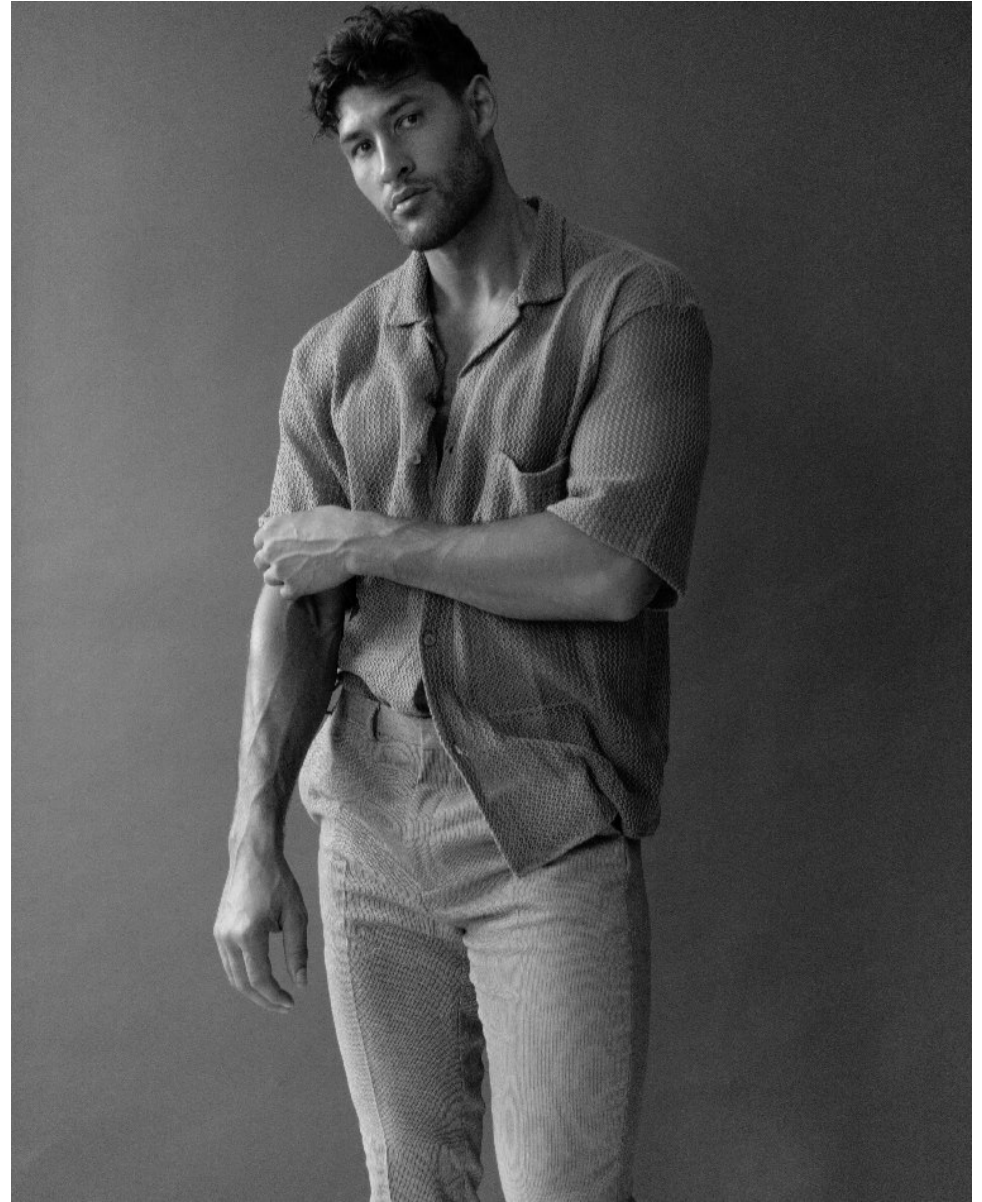

BOSS MODELS

CAPE TOWN

DAVID KARIM

Height: 198cm Chest: 116cm Waist: 91cm Shoe: 12 UK Hair: Brown Eyes: Brown

BOSS MODELS

CAPE TOWN

DAVID KARIM

Height: 198cm Chest: 116cm Waist: 91cm Shoe: 12 UK Hair: Brown Eyes: Brown