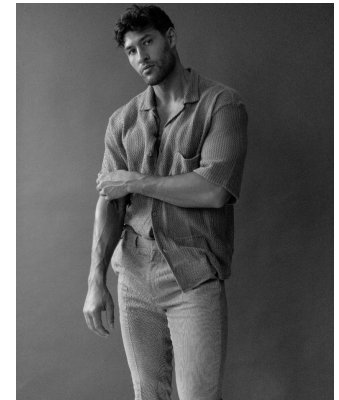

# BOSS MODELS

CAPE TOWN

DAVID KARIM

Height: 198cm Chest: 116cm Waist: 91cm Shoe: 12 UK Hair: Brown Eyes: Brown