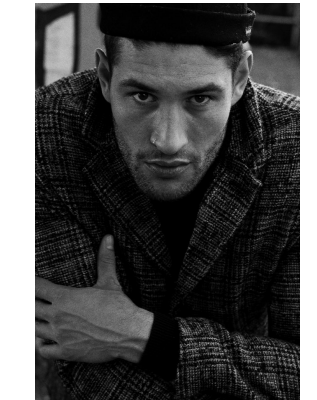

# BOSS MODELS

CAPE TOWN

DAVID KARIM

Height: 198cm Chest: 116cm Waist: 91cm Shoe: 12 UK Hair: Brown Eyes: Brown