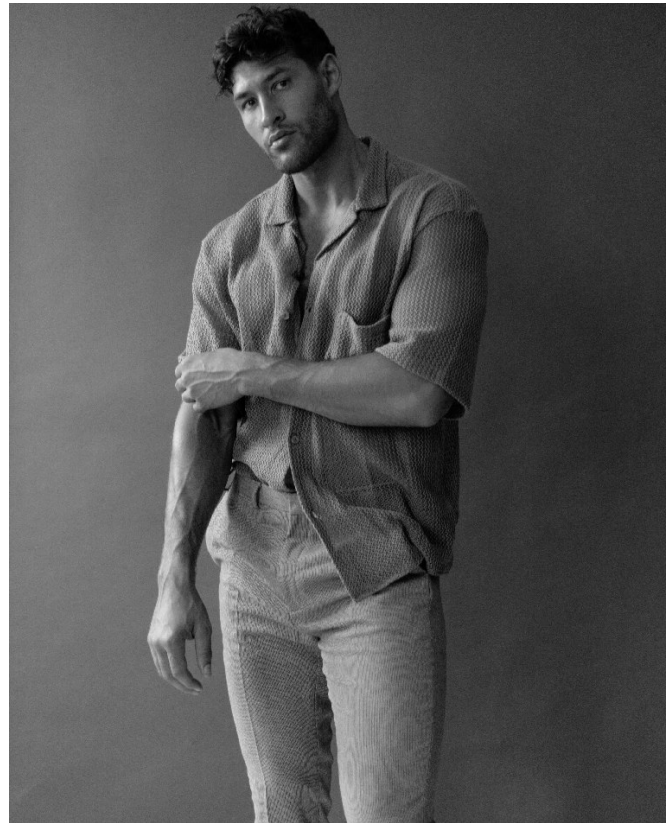

BOSS MODELS

CAPE TOWN

DAVID KARIM

Height: 198cm Chest: 116cm Waist: 91cm Shoe: 12 UK Hair: Brown Eyes: Brown