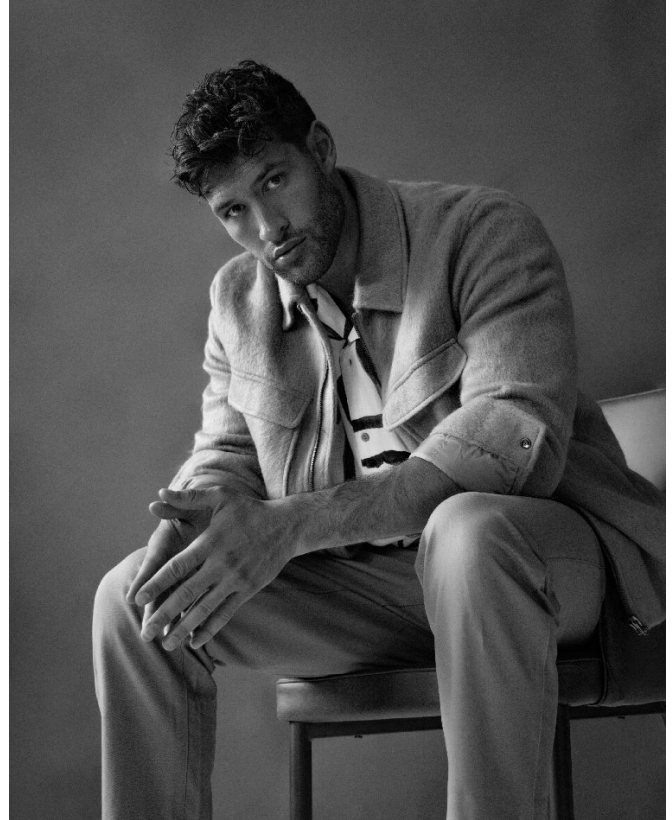

# BOSS MODELS

CAPE TOWN

DAVID KARIM

Height: 198cm Chest: 116cm Waist: 91cm Shoe: 12 UK Hair: Brown Eyes: Brown