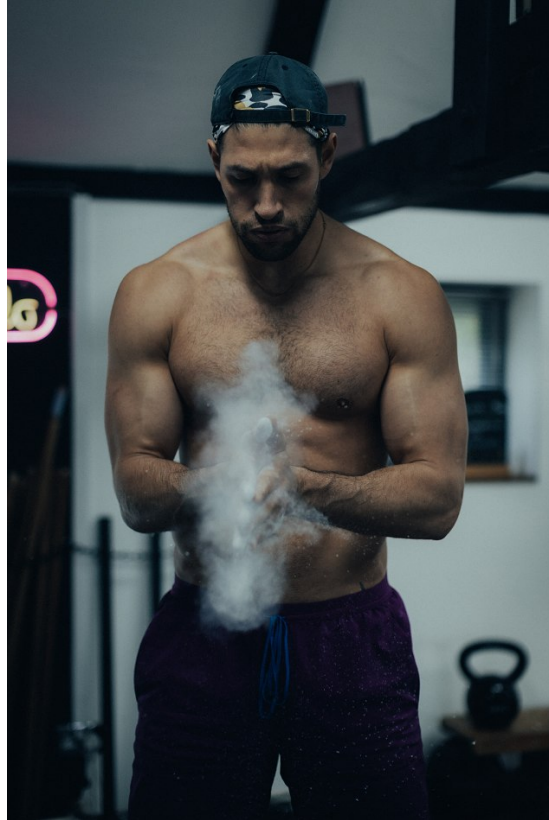

# BOSS MODELS

CAPE TOWN

DAVID KARIM

Height: 198cm Chest: 116cm Waist: 91cm Shoe: 12 UK Hair: Brown Eyes: Brown