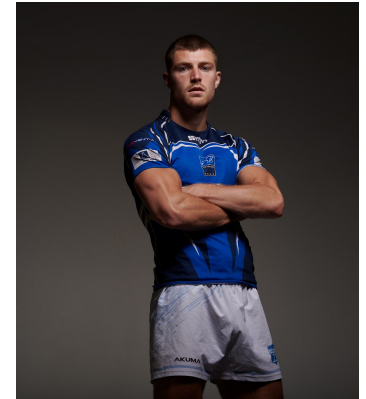

# BOSS MODELS

CAPE TOWN

MARCUS LAW

Height: 188cm Chest: 102cm Waist: 79cm Shoe: 10 UK Hair: Brown Eyes: Blue

# BOSS MODELS

CAPE TOWN

## MARCUS LAW

Height: 188cm Chest: 102cm Waist: 79cm Shoe: 10 UK Hair: Brown Eyes: Blue