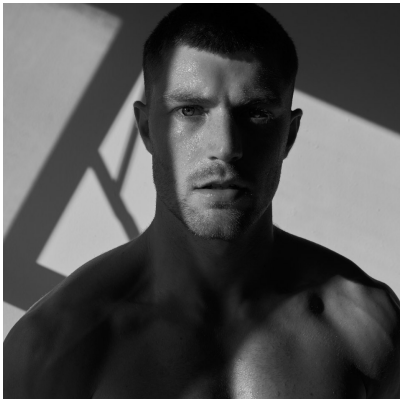

# BOSS MODELS

CAPE TOWN

MARCUS LAW

Height: 188cm Chest: 102cm Waist: 79cm Shoe: 10 UK Hair: Brown Eyes: Blue

# BOSS MODELS

CAPE TOWN

## MARCUS LAW

Height: 188cm Chest: 102cm Waist: 79cm Shoe: 10 UK Hair: Brown Eyes: Blue