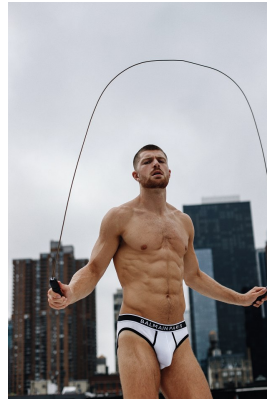

# BOSS MODELS

CAPE TOWN

MARCUS LAW

Height: 188cm Chest: 102cm Waist: 79cm Shoe: 10 UK Hair: Brown Eyes: Blue

# BOSS MODELS

CAPE TOWN

## MARCUS LAW

Height: 188cm Chest: 102cm Waist: 79cm Shoe: 10 UK Hair: Brown Eyes: Blue