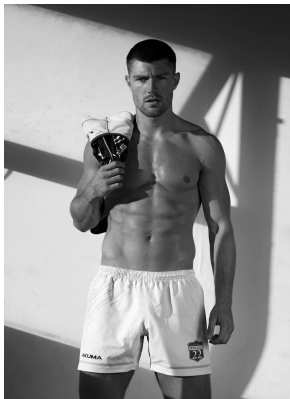

# BOSS MODELS

CAPE TOWN

MARCUS LAW

Height: 188cm Chest: 102cm Waist: 79cm Shoe: 10 UK Hair: Brown Eyes: Blue

# BOSS MODELS

CAPE TOWN

## MARCUS LAW

Height: 188cm Chest: 102cm Waist: 79cm Shoe: 10 UK Hair: Brown Eyes: Blue