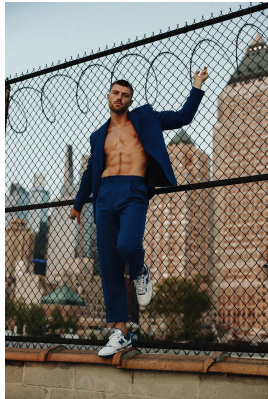

# BOSS MODELS

CAPE TOWN

MARCUS LAW

Height: 188cm Chest: 102cm Waist: 79cm Shoe: 10 UK Hair: Brown Eyes: Blue

# BOSS MODELS

CAPE TOWN

## MARCUS LAW

Height: 188cm Chest: 102cm Waist: 79cm Shoe: 10 UK Hair: Brown Eyes: Blue