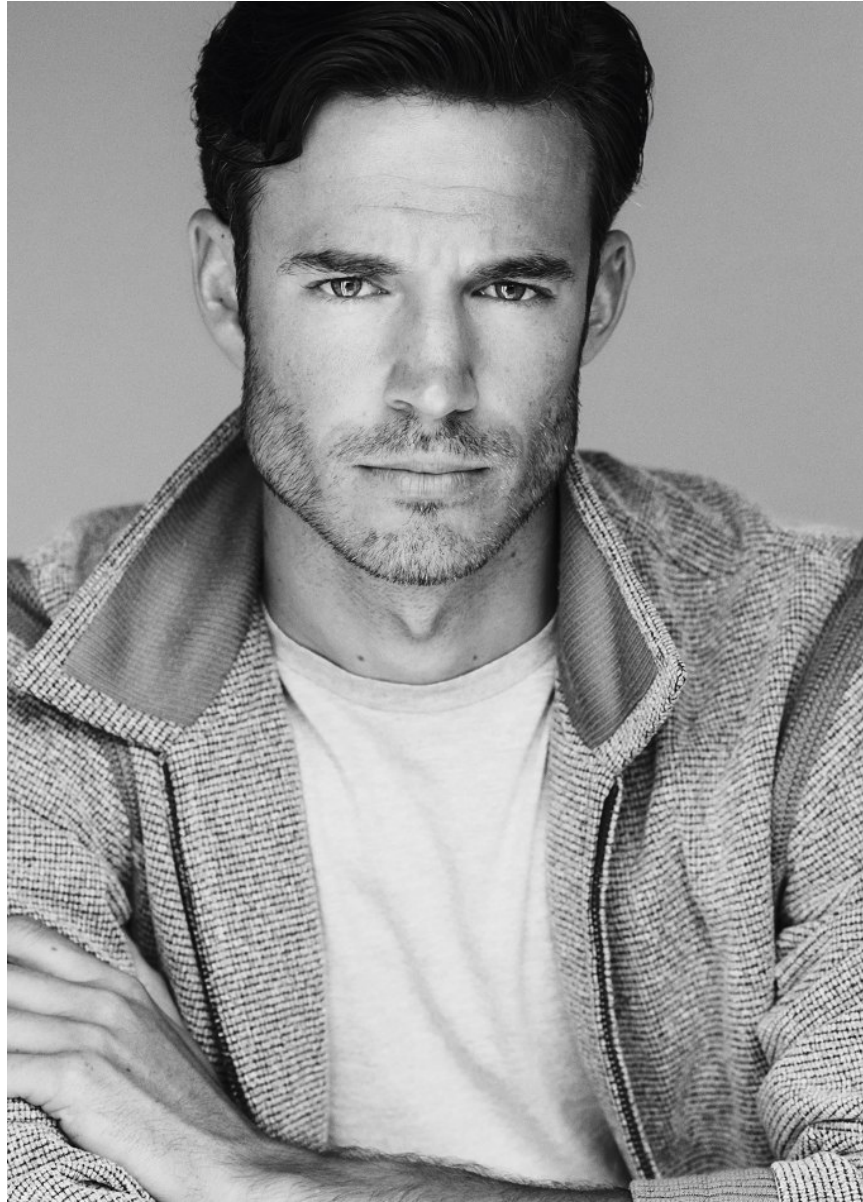

# BOSS MODELS

CAPE TOWN

SVERRE DENIS

Height: 189cm Chest: 99cm Waist: 81cm Shoe: 10.5 UK Hair: Brown Eyes: Green