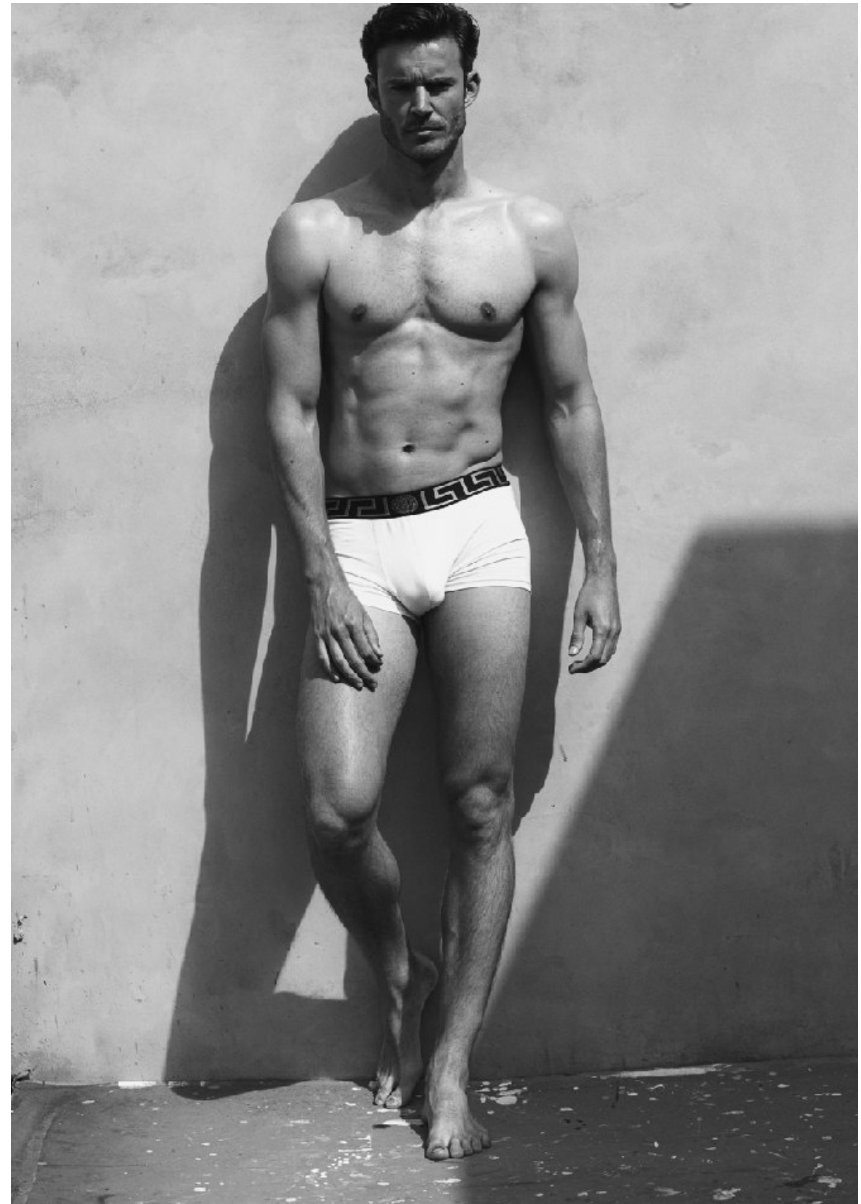

# BOSS MODELS

CAPE TOWN

SVERRE DENIS

Height: 189cm Chest: 99cm Waist: 81cm Shoe: 10.5 UK Hair: Brown Eyes: Green