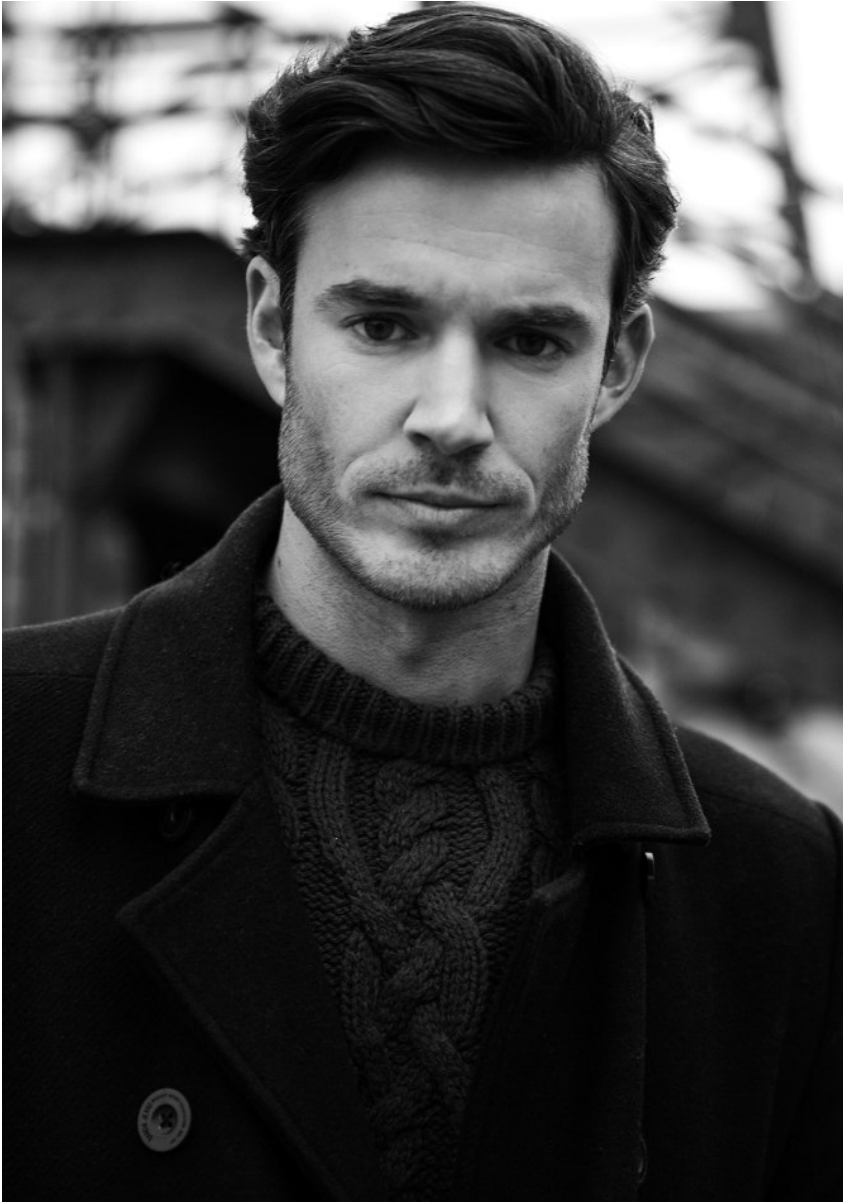

# BOSS MODELS

CAPE TOWN

SVERRE DENIS

Height: 189cm Chest: 99cm Waist: 81cm Shoe: 10.5 UK Hair: Brown Eyes: Green