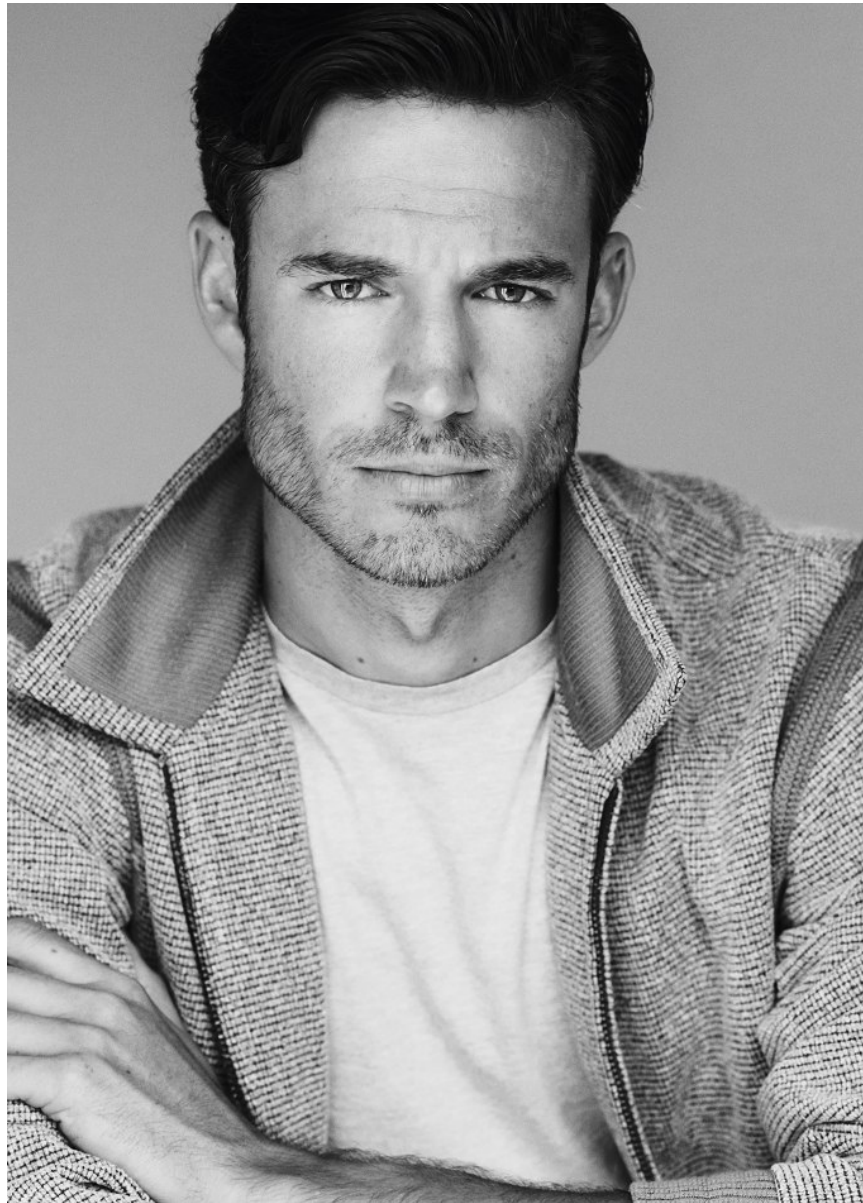

# BOSS MODELS

CAPE TOWN

SVERRE DENIS

Height: 189cm Chest: 99cm Waist: 81cm Shoe: 10.5 UK Hair: Brown Eyes: Green