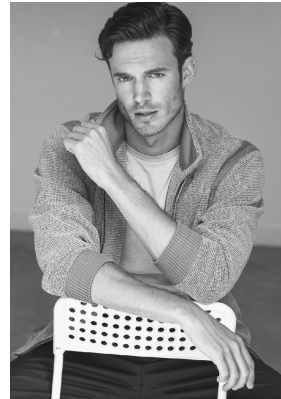

BOSS MODELS

CAPE TOWN

SVERRE DENIS

Height: 189cm Chest: 99cm Waist: 81cm Shoe: 10.5 UK Hair: Brown Eyes: Green