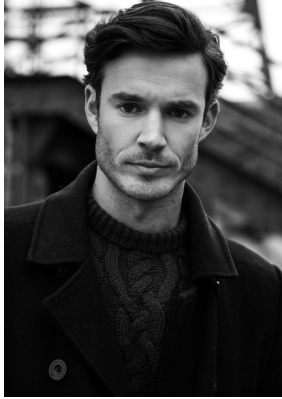

BOSS MODELS

CAPE TOWN

SVERRE DENIS

Height: 189cm Chest: 99cm Waist: 81cm Shoe: 10.5 UK Hair: Brown Eyes: Green