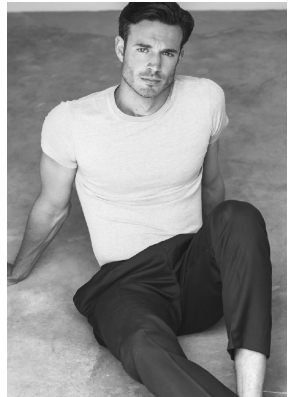

BOSS MODELS

CAPE TOWN

SVERRE DENIS

Height: 189cm Chest: 99cm Waist: 81cm Shoe: 10.5 UK Hair: Brown Eyes: Green