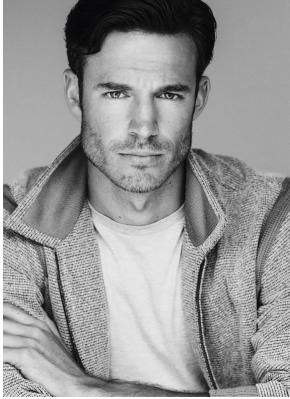

BOSS MODELS

CAPE TOWN

SVERRE DENIS

Height: 189cm Chest: 99cm Waist: 81cm Shoe: 10.5 UK Hair: Brown Eyes: Green