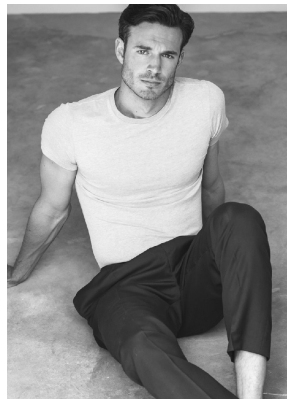

BOSS MODELS

CAPE TOWN

SVERRE DENIS

Height: 189cm Chest: 99cm Waist: 81cm Shoe: 10.5 UK Hair: Brown Eyes: Green