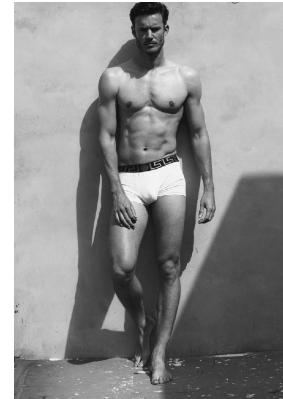

BOSS MODELS

CAPE TOWN

SVERRE DENIS

Height: 189cm Chest: 99cm Waist: 81cm Shoe: 10.5 UK Hair: Brown Eyes: Green