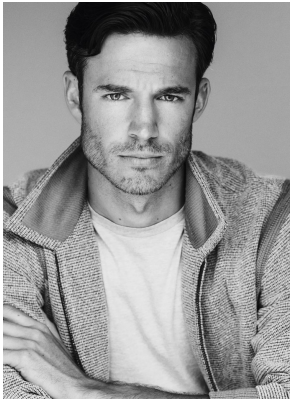

BOSS MODELS

CAPE TOWN

SVERRE DENIS

Height: 189cm Chest: 99cm Waist: 81cm Shoe: 10.5 UK Hair: Brown Eyes: Green