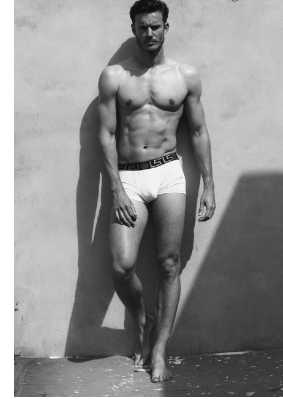

BOSS MODELS

CAPE TOWN

SVERRE DENIS

Height: 189cm Chest: 99cm Waist: 81cm Shoe: 10.5 UK Hair: Brown Eyes: Green