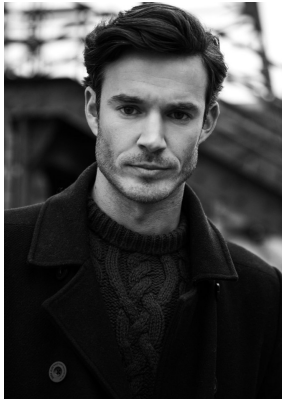

BOSS MODELS

CAPE TOWN

SVERRE DENIS

Height: 189cm Chest: 99cm Waist: 81cm Shoe: 10.5 UK Hair: Brown Eyes: Green