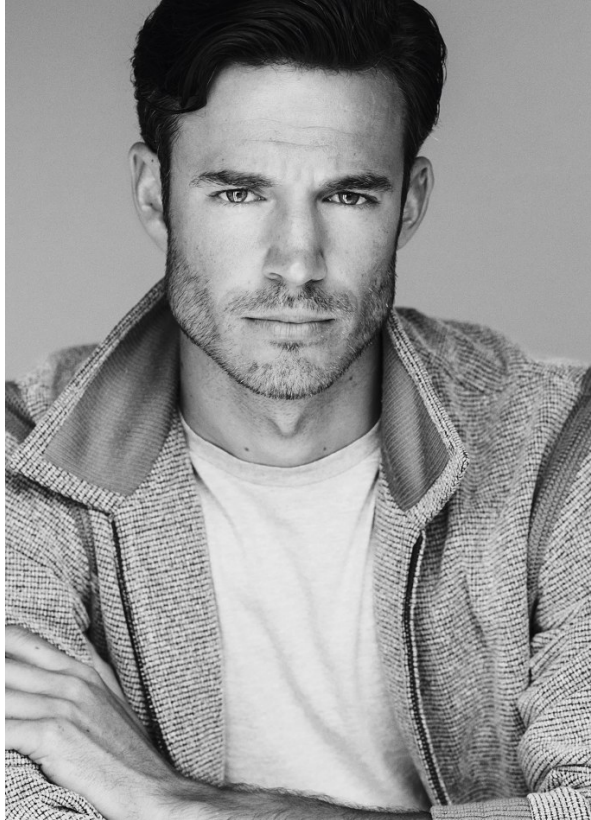

BOSS MODELS

CAPE TOWN

SVERRE DENIS

Height: 189cm Chest: 99cm Waist: 81cm Shoe: 10.5 UK Hair: Brown Eyes: Green

BOSS MODELS

CAPE TOWN

SVERRE DENIS

Height: 189cm Chest: 99cm Waist: 81cm Shoe: 10.5 UK Hair: Brown Eyes: Green