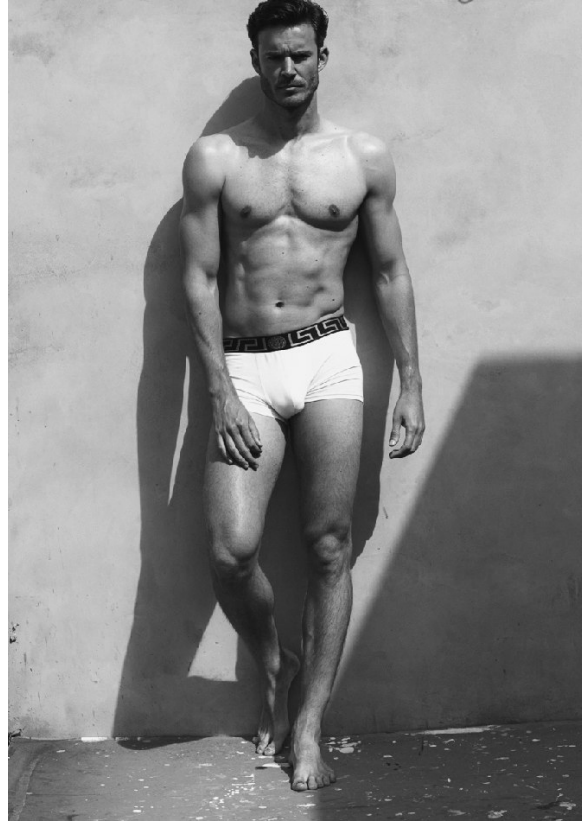

BOSS MODELS

CAPE TOWN

SVERRE DENIS

Height: 189cm Chest: 99cm Waist: 81cm Shoe: 10.5 UK Hair: Brown Eyes: Green

BOSS MODELS

CAPE TOWN

SVERRE DENIS

Height: 189cm Chest: 99cm Waist: 81cm Shoe: 10.5 UK Hair: Brown Eyes: Green