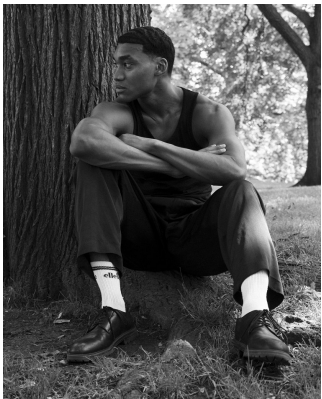

BOSS MODELS

CAPE TOWN

WESLEY MATSUKA- WILLIAMS

Height: 186cm Chest: 101cm Waist: 76cm Suit: 40 R Shoe: 11 UK Hair: Black Eyes: Brown

BOSS MODELS

CAPE TOWN

WESLEY MATSUKA- WILLIAMS

Height: 186cm Chest: 101cm Waist: 76cm Suit: 40 R Shoe: 11 UK Hair: Black Eyes: Brown

BOSS MODELS

CAPE TOWN

WESLEY MATSUKA- WILLIAMS

Height: 186cm Chest: 101cm Waist: 76cm Suit: 40 R Shoe: 11 UK Hair: Black Eyes: Brown