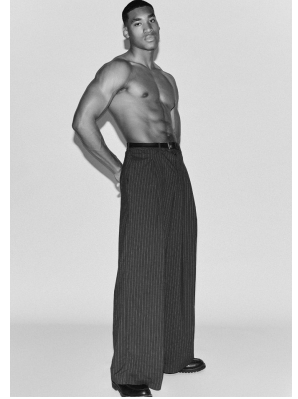

# BOSS MODELS

CAPE TOWN

## WESLEY M

Height: 186cm Chest: 99cm Waist: 79cm Suit: 40 R Shoe: 11 UK Hair: Black Eyes: Brown