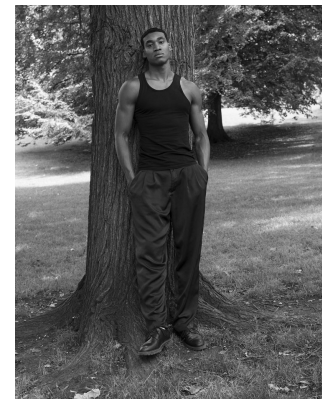

BOSS MODELS

CAPE TOWN

WESLEY MATSUKA- WILLIAMS

Height: 186cm Chest: 101cm Waist: 76cm Suit: 40 R Shoe: 11 UK Hair: Black Eyes: Brown

BOSS MODELS

CAPE TOWN

WESLEY MATSUKA- WILLIAMS

Height: 186cm Chest: 101cm Waist: 76cm Suit: 40 R Shoe: 11 UK Hair: Black Eyes: Brown

BOSS MODELS

CAPE TOWN

WESLEY MATSUKA- WILLIAMS

Height: 186cm Chest: 101cm Waist: 76cm Suit: 40 R Shoe: 11 UK Hair: Black Eyes: Brown