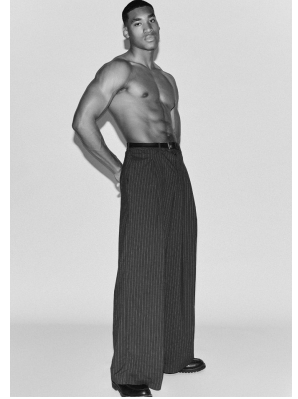

BOSS MODELS

CAPE TOWN

WESLEY M

Chest: 98cm Waist: 79cm Shoe: 11 UK Hair: Black Eyes: Brown