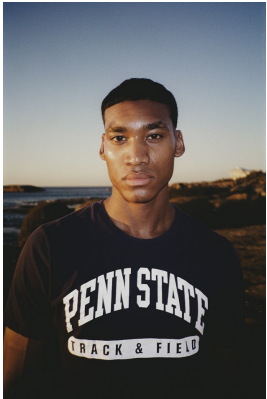

BOSS MODELS

CAPE TOWN

WESLEY MATSUKA- WILLIAMS

Height: 186cm Chest: 101cm Waist: 76cm Suit: 40 R Shoe: 11 UK Hair: Black Eyes: Brown

BOSS MODELS

CAPE TOWN

WESLEY MATSUKA- WILLIAMS

Height: 186cm Chest: 101cm Waist: 76cm Suit: 40 R Shoe: 11 UK Hair: Black Eyes: Brown

BOSS MODELS

CAPE TOWN

WESLEY MATSUKA- WILLIAMS

Height: 186cm Chest: 101cm Waist: 76cm Suit: 40 R Shoe: 11 UK Hair: Black Eyes: Brown