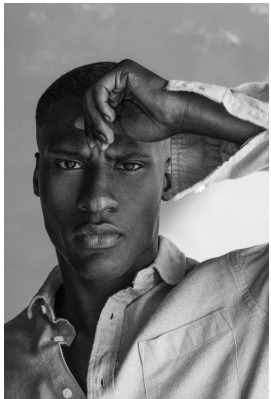

# BOSS MODELS

CAPE TOWN

## ALEX ADU

Height: 184cm Chest: 98cm Waist: 81cm Suit: 38.5 R Shoe: 8 UK Hair: Black Eyes: Brown