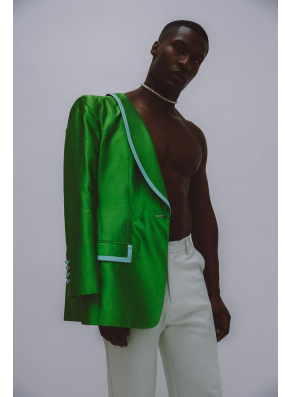

# BOSS MODELS

CAPE TOWN

## ALEX ADU

Height: 184cm Chest: 98cm Waist: 81cm Suit: 38.5 R Shoe: 8 UK Hair: Black Eyes: Brown