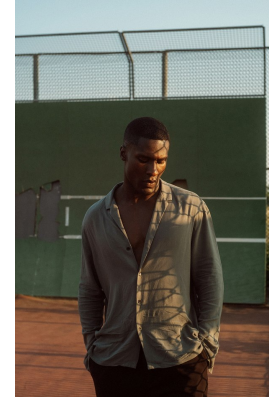

# BOSS MODELS

CAPE TOWN

## ALEX ADU

Height: 184cm Chest: 98cm Waist: 81cm Suit: 38.5 R Shoe: 8 UK Hair: Black Eyes: Brown