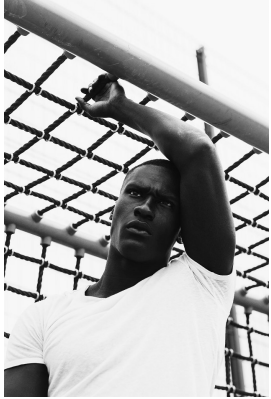

# BOSS MODELS

CAPE TOWN

## ALEX ADU

Height: 184cm Chest: 98cm Waist: 81cm Suit: 38.5 R Shoe: 8 UK Hair: Black Eyes: Brown