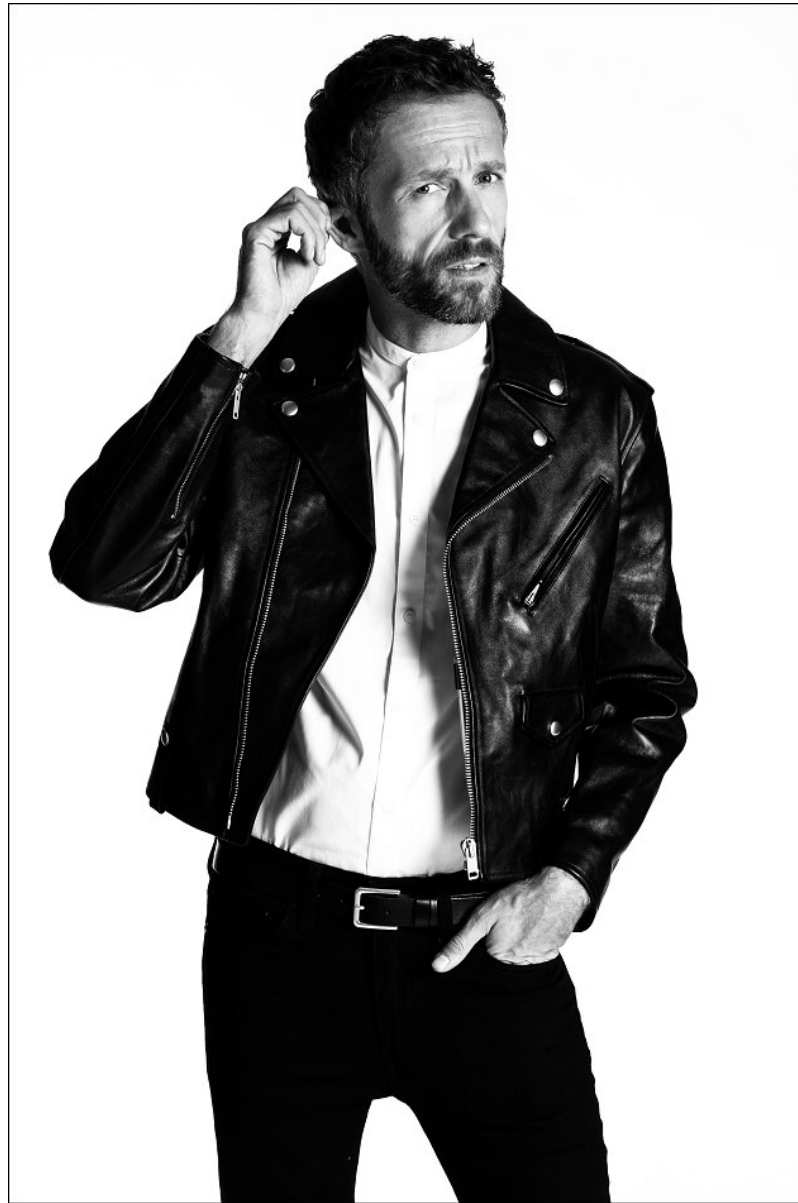

BOSS MODELS

CAPE TOWN

GAULLO FLORIAN

Height: 190cm Chest: 97cm Waist: 80cm Suit: 40 L Shoe: 10.5 UK Hair: Salt and Pepper Eyes: Blue

BOSS MODELS

CAPE TOWN

GAULLO FLORIAN

Height: 190cm Chest: 97cm Waist: 80cm Suit: 40 L Shoe: 10.5 UK Hair: Salt and Pepper Eyes: Blue