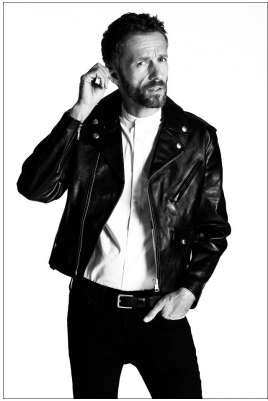

# BOSS MODELS

CAPE TOWN

## GAULLO FLORIAN

Height: 190cm Chest: 97cm Waist: 80cm Suit: 40 L Shoe: 10.5 UK Hair: Salt and Pepper Eyes: Blue