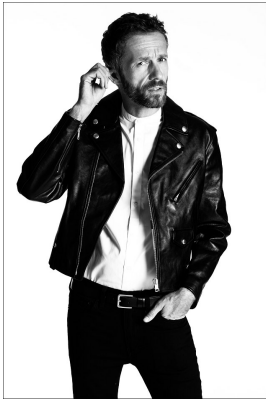

BOSS MODELS

CAPE TOWN

GAULLO FLORIAN

Height: 190cm Chest: 97cm Waist: 80cm Suit: 40 L Shoe: 10.5 UK Hair: Salt and Pepper Eyes: Blue

BOSS MODELS

CAPE TOWN

GAULLO FLORIAN

Height: 190cm Chest: 97cm Waist: 80cm Suit: 40 L Shoe: 10.5 UK Hair: Salt and Pepper Eyes: Blue