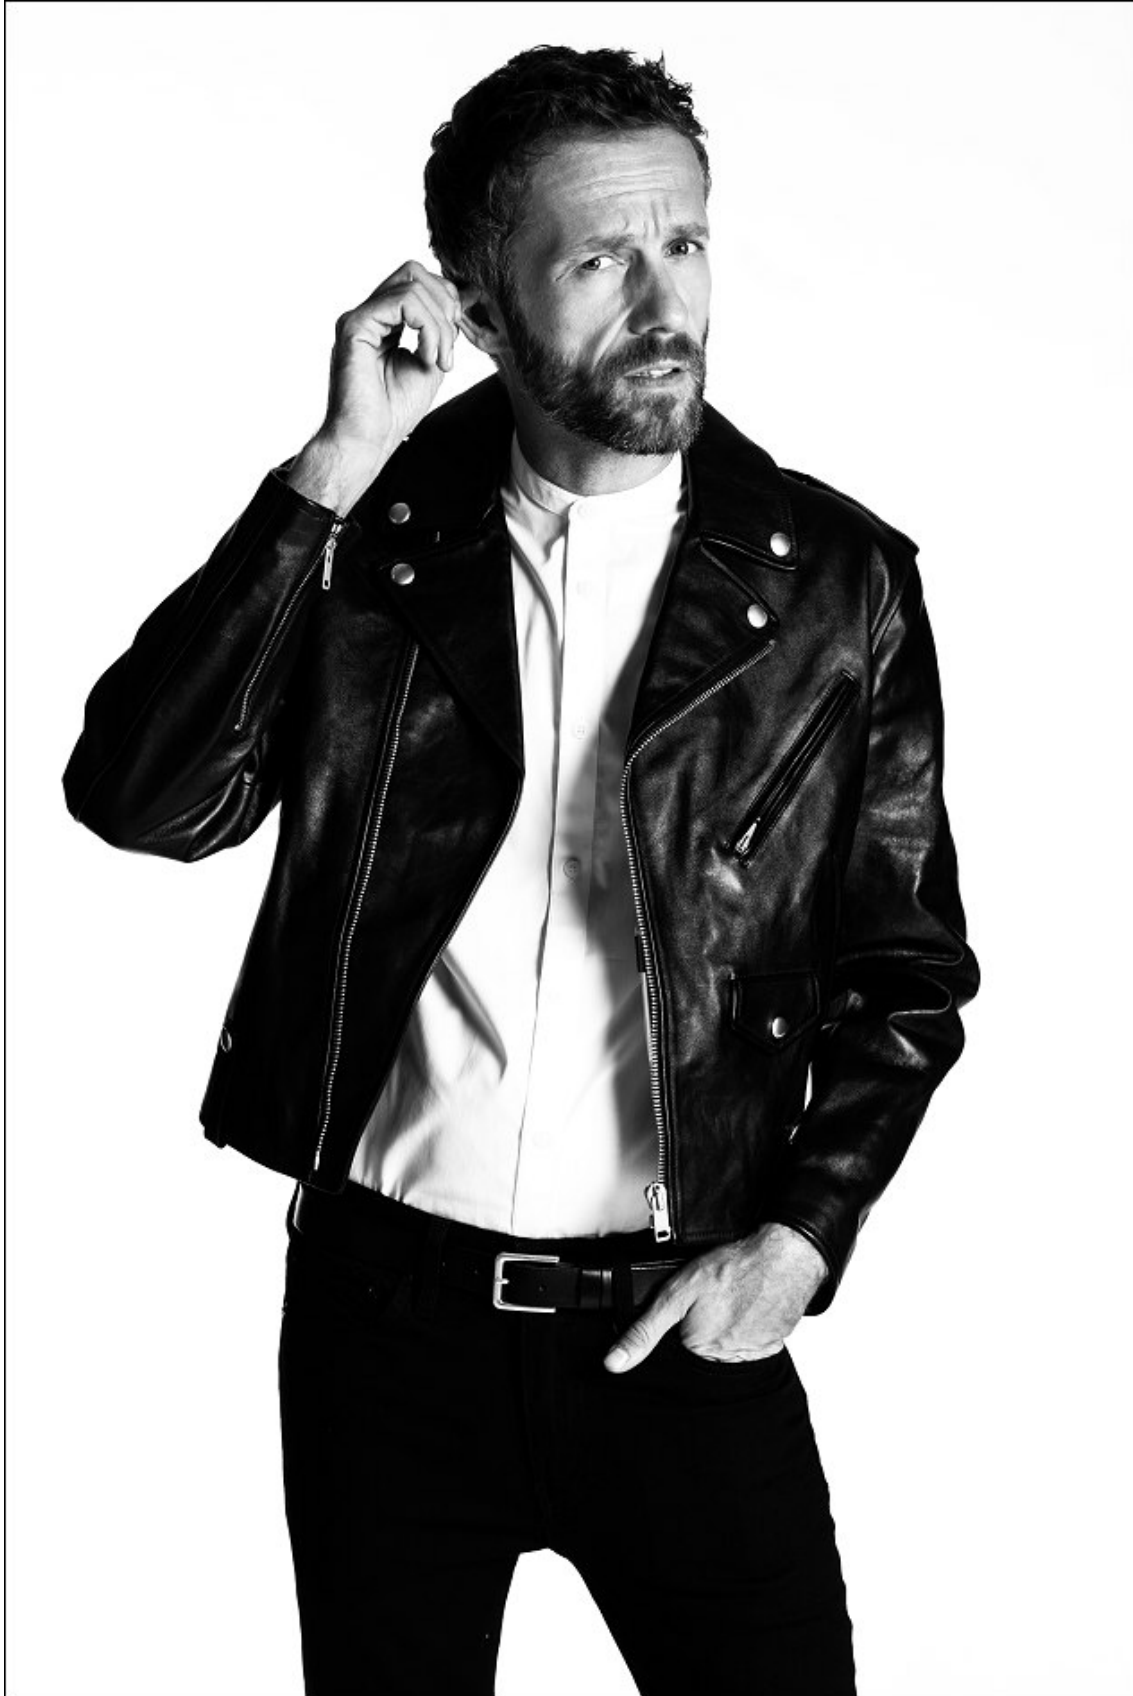

BOSS MODELS

CAPE TOWN

GAULLO FLORIAN

Height: 190cm Chest: 97cm Waist: 80cm Suit: 40 L Shoe: 10.5 UK Hair: Salt and Pepper Eyes: Blue

BOSS MODELS

CAPE TOWN

GAULLO FLORIAN

Height: 190cm Chest: 97cm Waist: 80cm Suit: 40 L Shoe: 10.5 UK Hair: Salt and Pepper Eyes: Blue