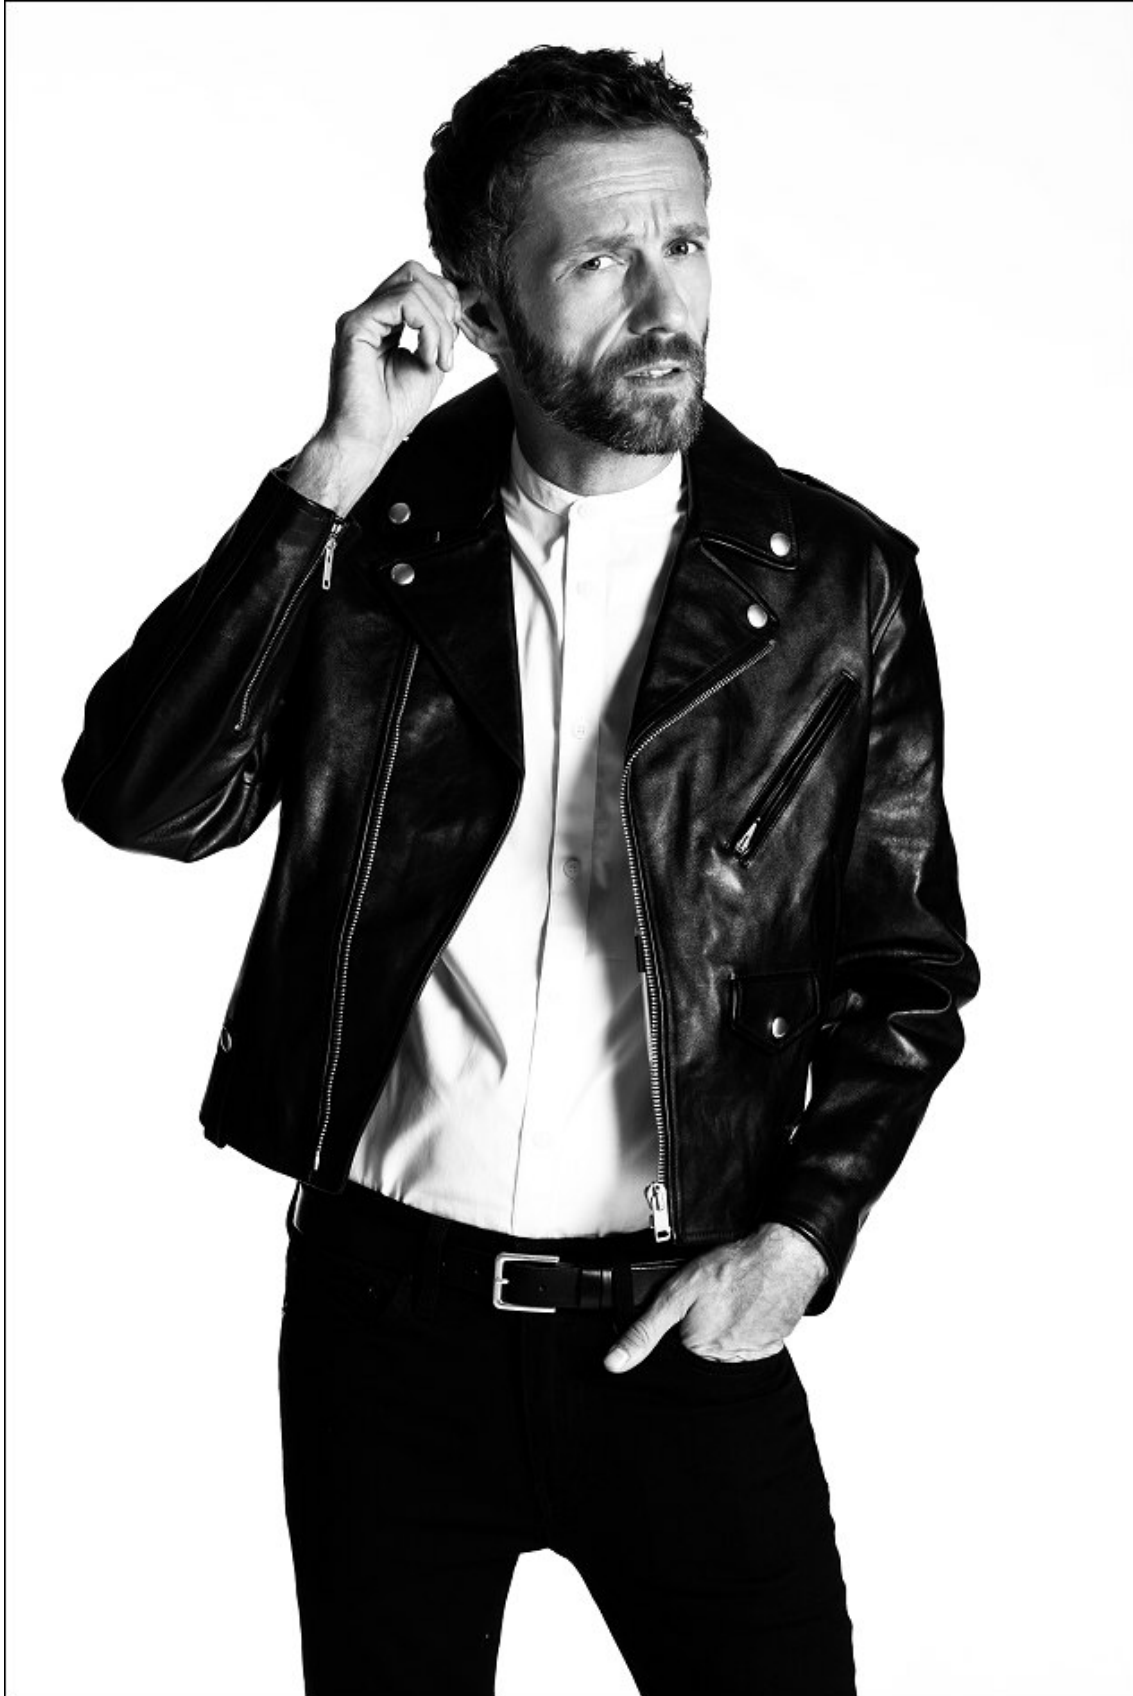

# BOSS MODELS

CAPE TOWN

GAULLO FLORIAN

Height: 190cm Chest: 97cm Waist: 80cm Suit: 40 L Shoe: 10.5 UK Hair: Salt and Pepper Eyes: Blue

# BOSS MODELS

CAPE TOWN

**GAULLO FLORIAN**

Height: 190cm Chest: 97cm Waist: 80cm Suit: 40 L Shoe: 10.5 UK Hair: Salt and Pepper Eyes: Blue