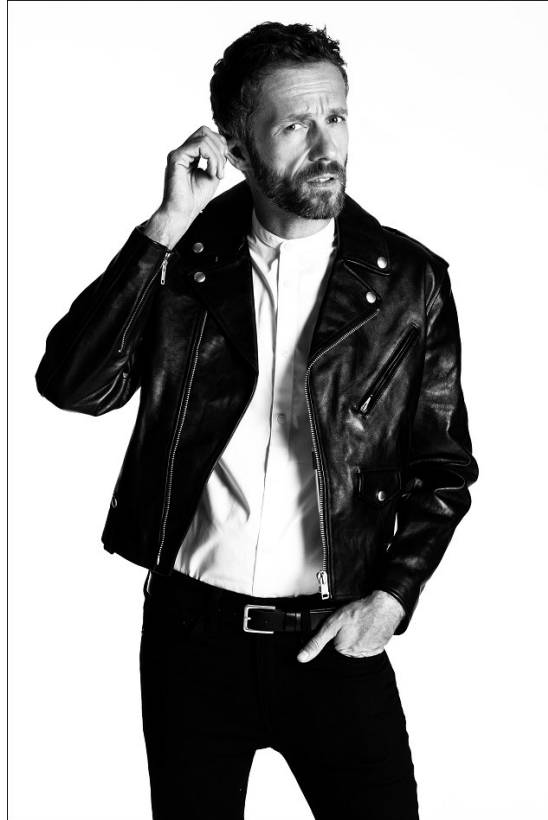

# BOSS MODELS

CAPE TOWN

GAULLO FLORIAN

Height: 190cm Chest: 97cm Waist: 80cm Suit: 40 L Shoe: 10.5 UK Hair: Salt and Pepper Eyes: Blue

# BOSS MODELS

CAPE TOWN