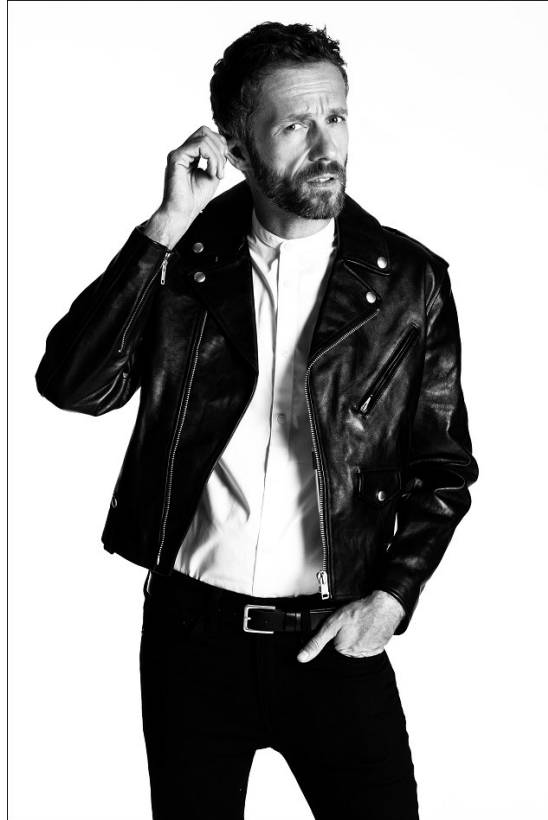

BOSS MODELS

CAPE TOWN

GAULLO FLORIAN

Height: 190cm Chest: 97cm Waist: 80cm Suit: 40 L Shoe: 10.5 UK Hair: Salt and Pepper Eyes: Blue

BOSS MODELS

CAPE TOWN

GAULLO FLORIAN

Height: 190cm Chest: 97cm Waist: 80cm Suit: 40 L Shoe: 10.5 UK Hair: Salt and Pepper Eyes: Blue