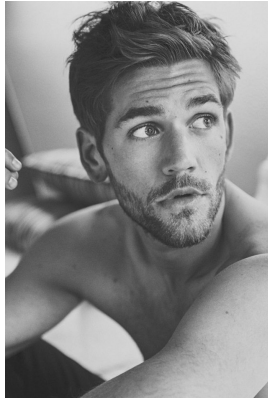

BOSS MODELS

CAPE TOWN

BEN DAHLHAUS

Height: 184cm Chest: 102cm Waist: 86cm Suit: 40 R Shoe: 9.5 UK Hair: Brown Eyes: Blue/Green

BOSS MODELS

CAPE TOWN

BEN DAHLHAUS

Height: 184cm Chest: 102cm Waist: 86cm Suit: 40 R Shoe: 9.5 UK Hair: Brown Eyes: Blue/Green