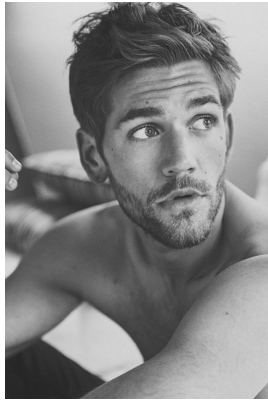

BOSS MODELS

CAPE TOWN

BEN DAHLHAUS

Height: 184cm Chest: 102cm Waist: 86cm Suit: 40 R Shoe: 9.5 UK Hair: Brown Eyes: Blue/Green

BOSS MODELS

CAPE TOWN

BEN DAHLHAUS

Height: 184cm Chest: 102cm Waist: 86cm Suit: 40 R Shoe: 9.5 UK Hair: Brown Eyes: Blue/Green