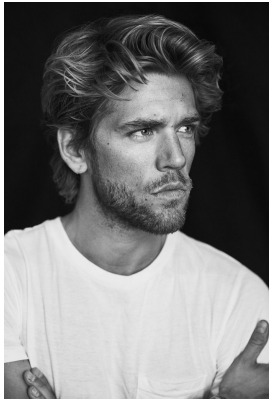

BOSS MODELS

CAPE TOWN

BEN DAHLHAUS

Height: 184cm Chest: 102cm Waist: 86cm Suit: 40 R Shoe: 9.5 UK Hair: Brown Eyes: Blue/Green

BOSS MODELS

CAPE TOWN

BEN DAHLHAUS

Height: 184cm Chest: 102cm Waist: 86cm Suit: 40 R Shoe: 9.5 UK Hair: Brown Eyes: Blue/Green