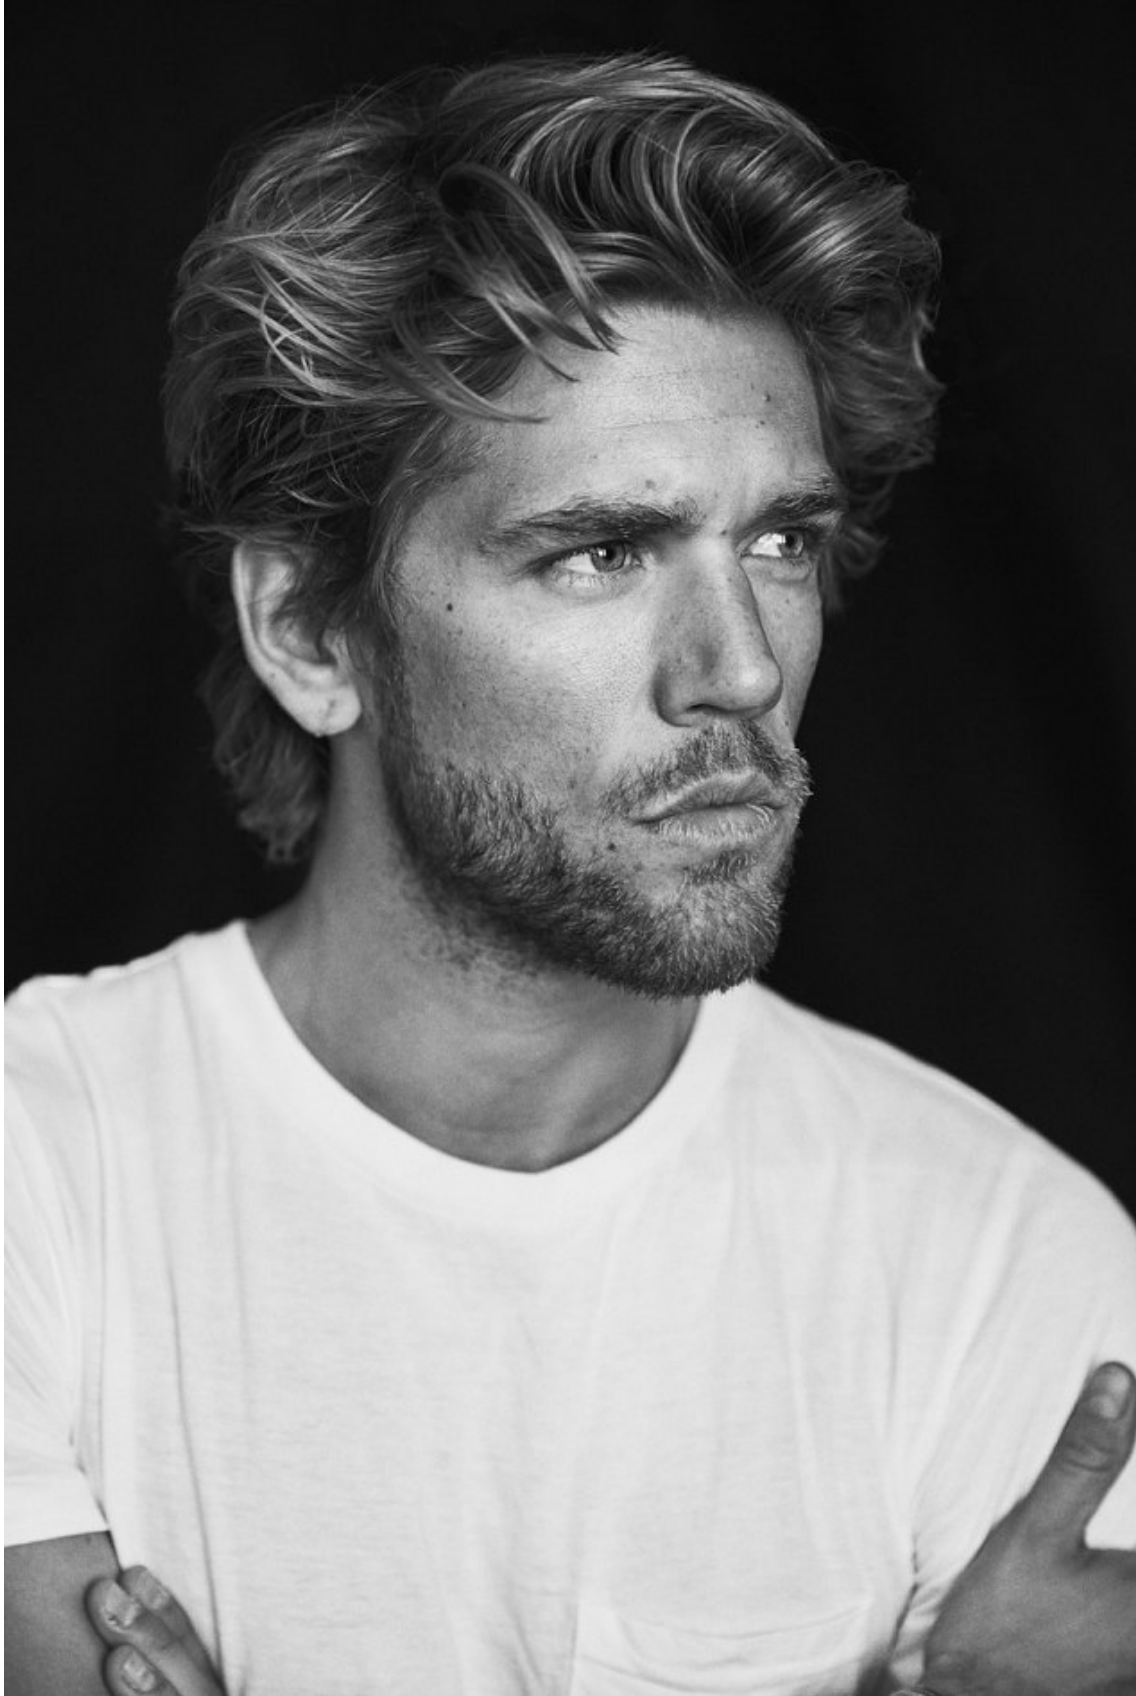

BOSS MODELS

CAPE TOWN

BEN DAHLHAUS

Height: 184cm Chest: 102cm Waist: 86cm Suit: 40 R Shoe: 9.5 UK Hair: Brown Eyes: Blue/Green

BOSS MODELS

CAPE TOWN

BEN DAHLHAUS

Height: 184cm Chest: 102cm Waist: 86cm Suit: 40 R Shoe: 9.5 UK Hair: Brown Eyes: Blue/Green