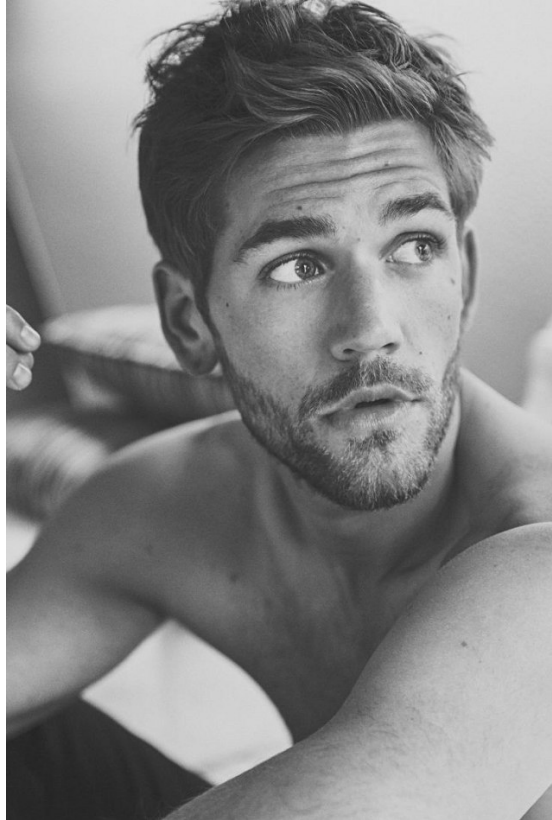

BOSS MODELS

CAPE TOWN

BEN DAHLHAUS

Height: 184cm Chest: 102cm Waist: 86cm Suit: 40 R Shoe: 9.5 UK Hair: Brown Eyes: Blue/Green