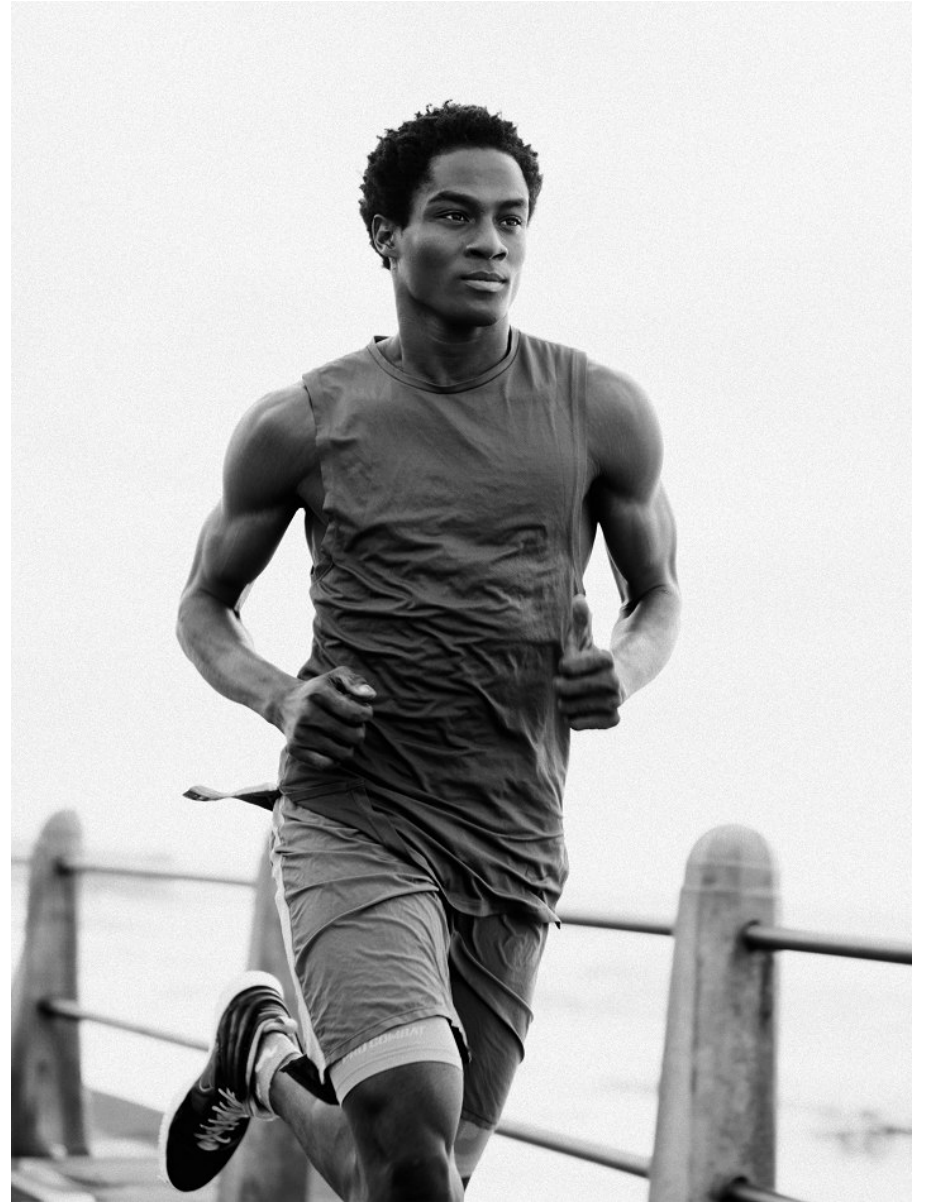

BOSS MODELS

CAPE TOWN

JAVIS MPAMA

Height: 188cm Chest: 97cm Waist: 76cm Suit: 39.5 R Shoe: 9.5 UK Hair: Black Eyes: Brown