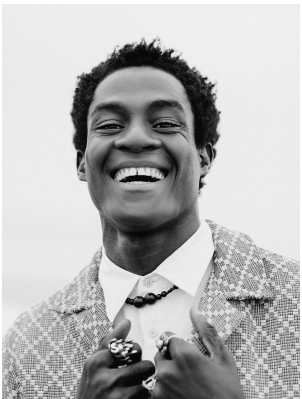

# BOSS MODELS

CAPE TOWN

JAVIS MPAMA

Height: 188cm Chest: 97cm Waist: 76cm Suit: 39.5 R Shoe: 9.5 UK Hair: Black Eyes: Brown

# BOSS MODELS

CAPE TOWN