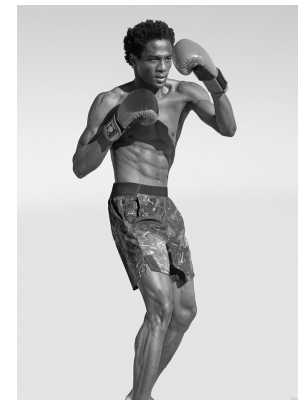

# BOSS MODELS

CAPE TOWN

JAVIS MPAMA

Height: 188cm Chest: 97cm Waist: 76cm Suit: 39.5 R Shoe: 9.5 UK Hair: Black Eyes: Brown

# BOSS MODELS

CAPE TOWN

## JAVIS MPAMA

Height: 188cm Chest: 97cm Waist: 76cm Suit: 39.5 R Shoe: 9.5 UK Hair: Black Eyes: Brown