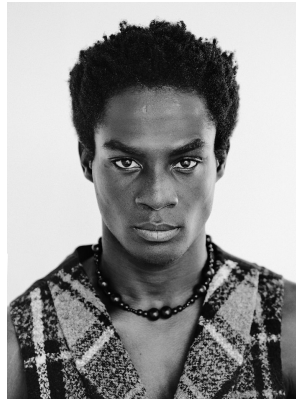

BOSS MODELS

CAPE TOWN

JAVIS MPAMA

Height: 188cm Chest: 97cm Waist: 76cm Suit: 39.5 R Shoe: 9.5 UK Hair: Black Eyes: Brown