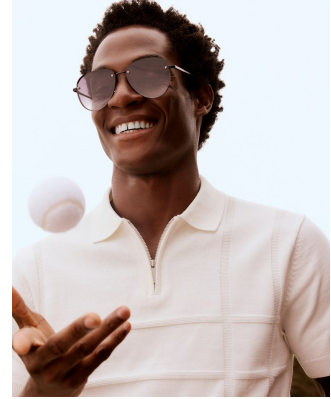

# BOSS MODELS

CAPE TOWN

JAVIS MPAMA

Height: 188cm Chest: 97cm Waist: 76cm Suit: 39.5 R Shoe: 9.5 UK Hair: Black Eyes: Brown

# BOSS MODELS

CAPE TOWN