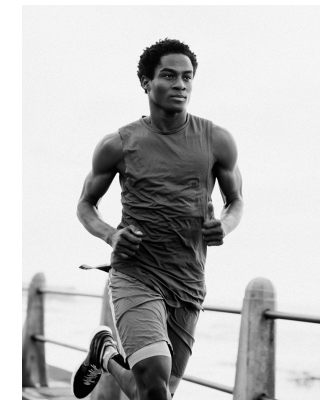

# BOSS MODELS

CAPE TOWN

JAVIS MPAMA

Height: 188cm Chest: 97cm Waist: 76cm Suit: 39.5 R Shoe: 9.5 UK Hair: Black Eyes: Brown

# BOSS MODELS

CAPE TOWN