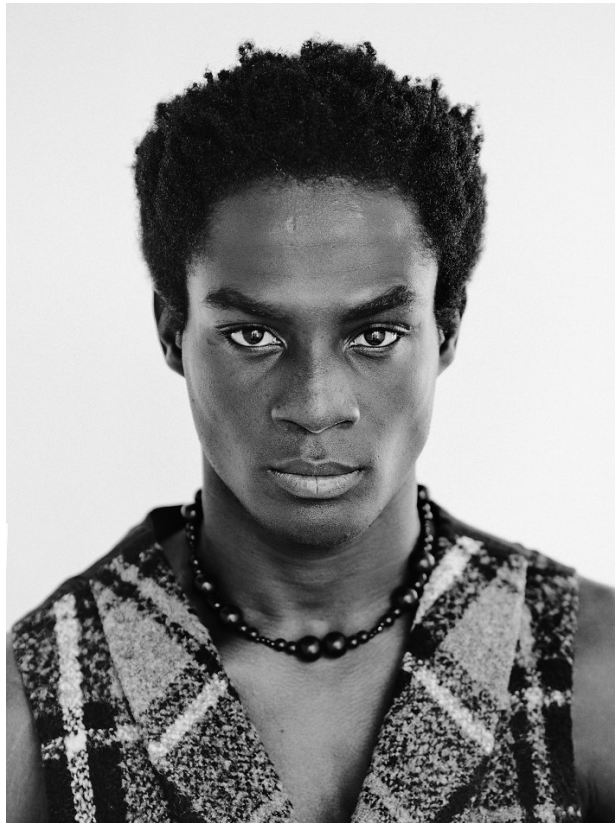

BOSS MODELS

CAPE TOWN

JAVIS MPAMA

Height: 188cm Chest: 97cm Waist: 76cm Suit: 39.5 R Shoe: 9.5 UK Hair: Black Eyes: Brown