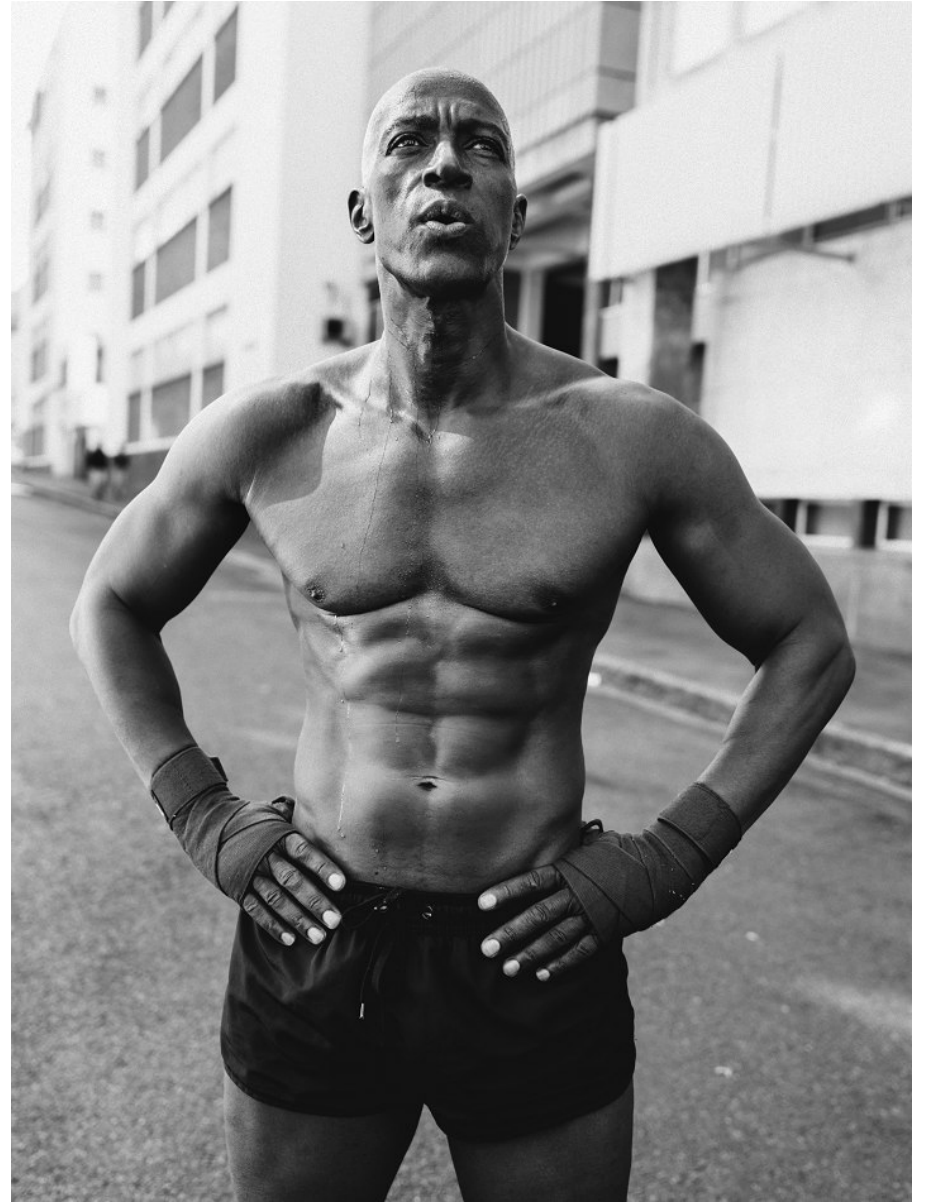

BOSS MODELS

CAPE TOWN

TAYO OYEKOYA

Height: 183cm Chest: 101cm Waist: 80cm Suit: 40 R Shoe: 10.5 UK Hair: Bald Eyes: Brown

BOSS MODELS

CAPE TOWN

TAYO OYEKOYA

Height: 183cm Chest: 101cm Waist: 80cm Suit: 40 R Shoe: 10.5 UK Hair: Bald Eyes: Brown