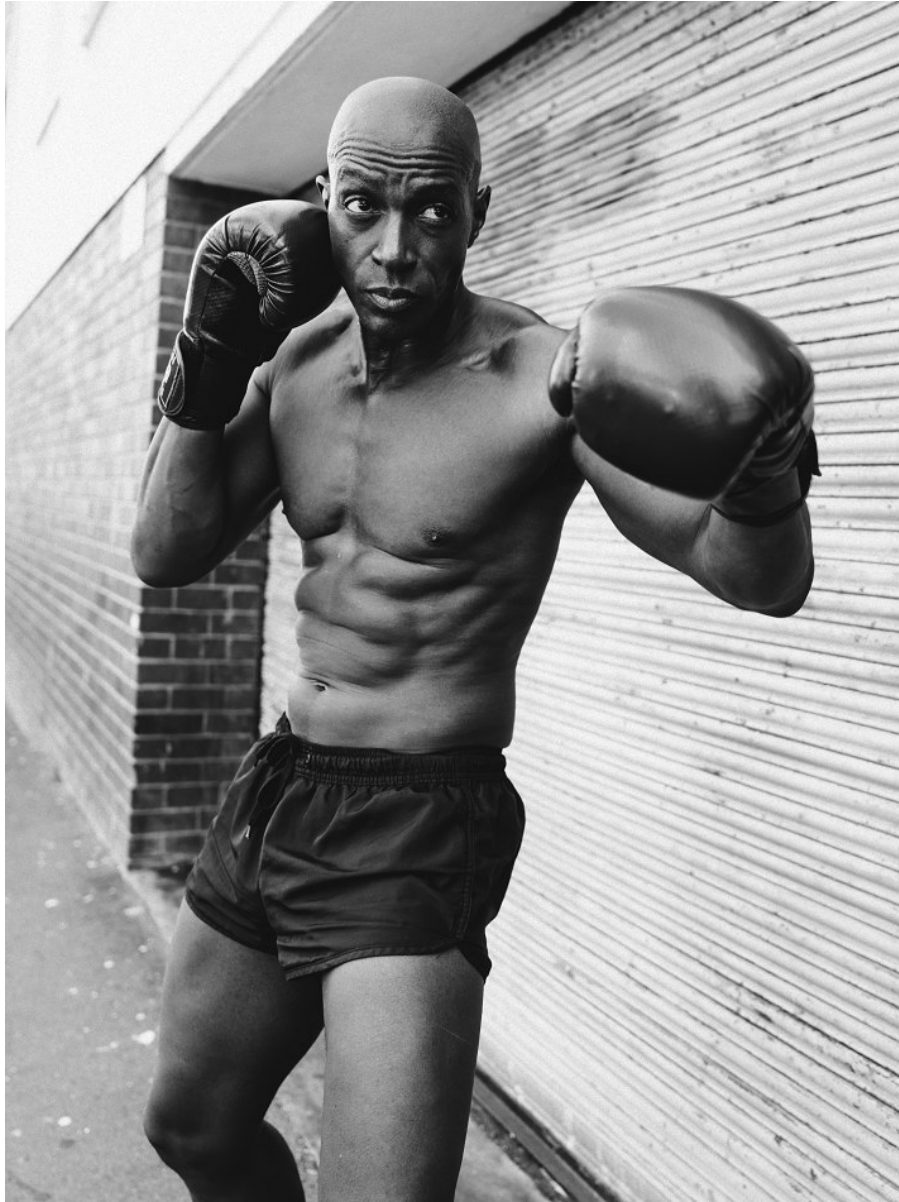

BOSS MODELS

CAPE TOWN

TAYO OYEKOYA

Height: 183cm Chest: 101cm Waist: 80cm Suit: 40 R Shoe: 10.5 UK Hair: Bald Eyes: Brown

BOSS MODELS

CAPE TOWN

TAYO OYEKOYA

Height: 183cm Chest: 101cm Waist: 80cm Suit: 40 R Shoe: 10.5 UK Hair: Bald Eyes: Brown