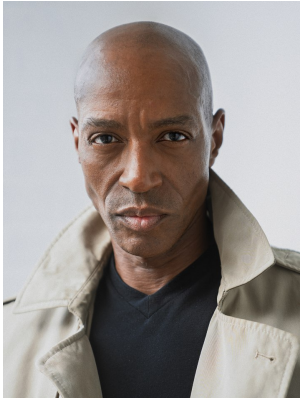

# BOSS MODELS

CAPE TOWN

TAYO OYEKOYA

Height: 183cm Chest: 101cm Waist: 80cm Suit: 40 R Shoe: 10.5 UK Hair: Bald Eyes: Brown

# BOSS MODELS

CAPE TOWN

## TAYO OYEKOYA

Height: 183cm Chest: 101cm Waist: 80cm Suit: 40 R Shoe: 10.5 UK Hair: Bald Eyes: Brown