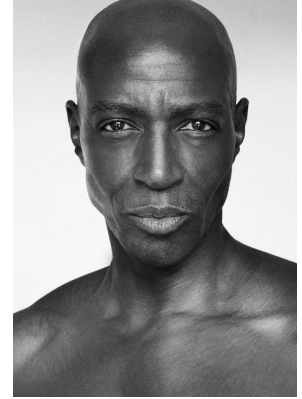

BOSS MODELS

CAPE TOWN

TAYO OYEKOYA

Height: 183cm Chest: 101cm Waist: 80cm Suit: 40 R Shoe: 10.5 UK Hair: Bald Eyes: Brown

BOSS MODELS

CAPE TOWN

TAYO OYEKOYA

Height: 183cm Chest: 101cm Waist: 80cm Suit: 40 R Shoe: 10.5 UK Hair: Bald Eyes: Brown