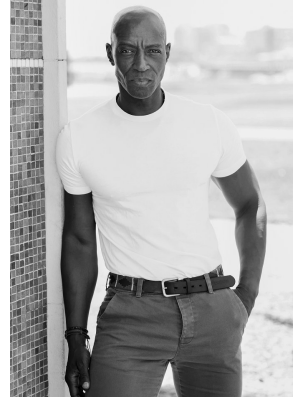

# BOSS MODELS

CAPE TOWN

TAYO OYEKOYA

Height: 183cm Chest: 101cm Waist: 80cm Suit: 40 R Shoe: 10.5 UK Hair: Bald Eyes: Brown

# BOSS MODELS

CAPE TOWN