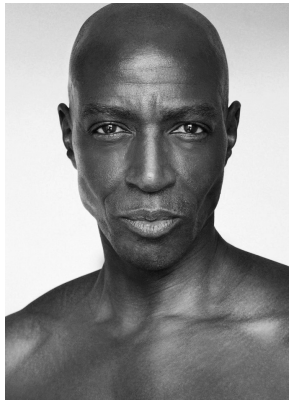

# BOSS MODELS

CAPE TOWN

TAYO OYEKOYA

Height: 183cm Chest: 101cm Waist: 80cm Suit: 40 R Shoe: 10.5 UK Hair: Bald Eyes: Brown

# BOSS MODELS

CAPE TOWN

## TAYO OYEKOYA

Height: 183cm Chest: 101cm Waist: 80cm Suit: 40 R Shoe: 10.5 UK Hair: Bald Eyes: Brown