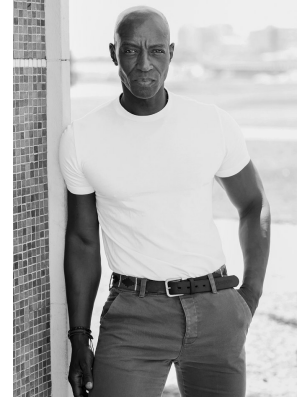

BOSS MODELS

CAPE TOWN

TAYO OYEKOYA

Height: 183cm Chest: 101cm Waist: 80cm Suit: 40 R Shoe: 10.5 UK Hair: Bald Eyes: Brown

BOSS MODELS

CAPE TOWN

TAYO OYEKOYA

Height: 183cm Chest: 101cm Waist: 80cm Suit: 40 R Shoe: 10.5 UK Hair: Bald Eyes: Brown