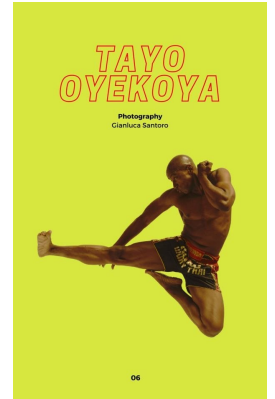

# BOSS MODELS

CAPE TOWN

TAYO OYEKOYA

Height: 183cm Chest: 101cm Waist: 80cm Suit: 40 R Shoe: 10.5 UK Hair: Bald Eyes: Brown

# BOSS MODELS

CAPE TOWN

## TAYO OYEKOYA

Height: 183cm Chest: 101cm Waist: 80cm Suit: 40 R Shoe: 10.5 UK Hair: Bald Eyes: Brown