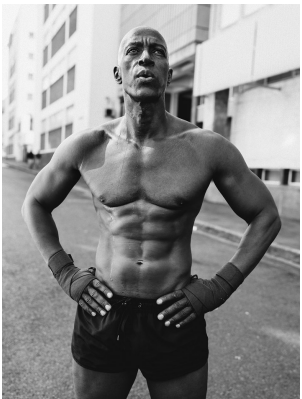

BOSS MODELS

CAPE TOWN

TAYO OYEKOYA

Height: 183cm Chest: 101cm Waist: 80cm Suit: 40 R Shoe: 10.5 UK Hair: Bald Eyes: Brown

BOSS MODELS

CAPE TOWN

TAYO OYEKOYA

Height: 183cm Chest: 101cm Waist: 80cm Suit: 40 R Shoe: 10.5 UK Hair: Bald Eyes: Brown