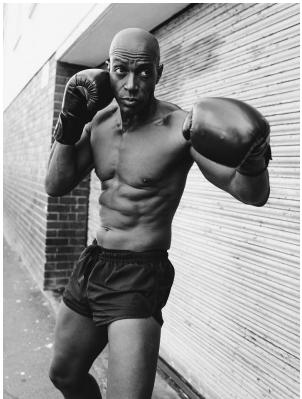

# BOSS MODELS

CAPE TOWN

TAYO OYEKOYA

Height: 183cm Chest: 101cm Waist: 80cm Suit: 40 R Shoe: 10.5 UK Hair: Bald Eyes: Brown

# BOSS MODELS

CAPE TOWN