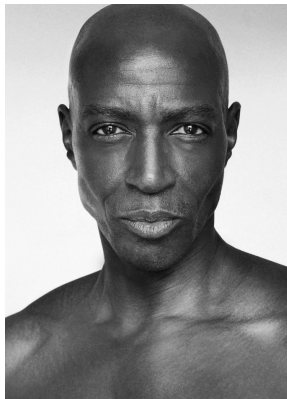

# BOSS MODELS

CAPE TOWN

TAYO OYEKOYA

Height: 183cm Chest: 101cm Waist: 80cm Suit: 40 R Shoe: 10.5 UK Hair: Bald Eyes: Brown

# BOSS MODELS

CAPE TOWN

## TAYO OYEKOYA

Height: 183cm Chest: 101cm Waist: 80cm Suit: 40 R Shoe: 10.5 UK Hair: Bald Eyes: Brown