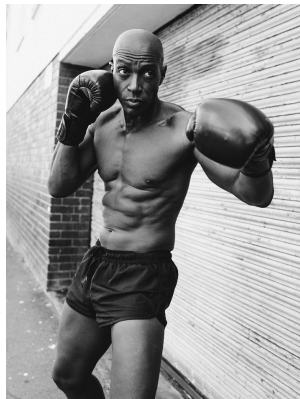

BOSS MODELS

CAPE TOWN

TAYO OYEKOYA

Height: 183cm Chest: 101cm Waist: 80cm Suit: 40 R Shoe: 10.5 UK Hair: Bald Eyes: Brown

BOSS MODELS

CAPE TOWN

TAYO OYEKOYA

Height: 183cm Chest: 101cm Waist: 80cm Suit: 40 R Shoe: 10.5 UK Hair: Bald Eyes: Brown