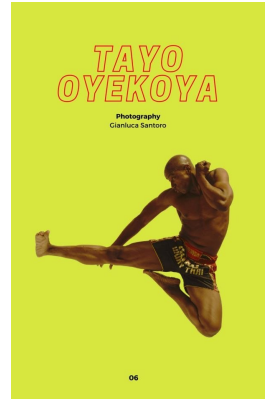

# BOSS MODELS

CAPE TOWN

TAYO OYEKOYA

Height: 183cm Chest: 101cm Waist: 80cm Suit: 40 R Shoe: 10.5 UK Hair: Bald Eyes: Brown

# BOSS MODELS

CAPE TOWN