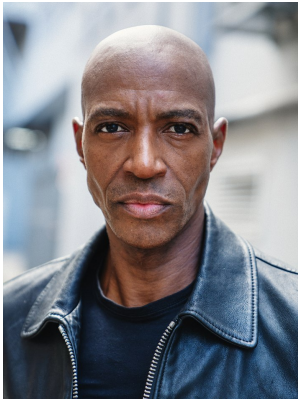

# BOSS MODELS

CAPE TOWN

TAYO OYEKOYA

Height: 183cm Chest: 101cm Waist: 80cm Suit: 40 R Shoe: 10.5 UK Hair: Bald Eyes: Brown

# BOSS MODELS

CAPE TOWN

## TAYO OYEKOYA

Height: 183cm Chest: 101cm Waist: 80cm Suit: 40 R Shoe: 10.5 UK Hair: Bald Eyes: Brown