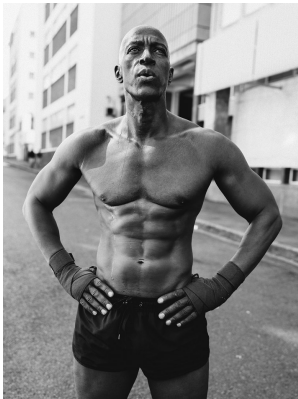

# BOSS MODELS

CAPE TOWN

TAYO OYEKOYA

Height: 183cm Chest: 101cm Waist: 80cm Suit: 40 R Shoe: 10.5 UK Hair: Bald Eyes: Brown

# BOSS MODELS

CAPE TOWN