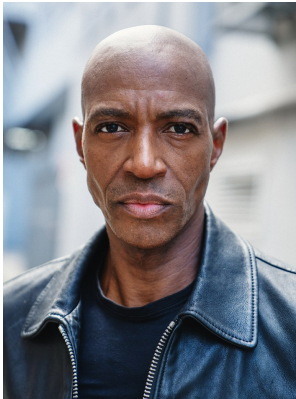

# BOSS MODELS

CAPE TOWN

TAYO OYEKOYA

Height: 183cm Chest: 101cm Waist: 80cm Suit: 40 R Shoe: 10.5 UK Hair: Bald Eyes: Brown

# BOSS MODELS

CAPE TOWN

## TAYO OYEKOYA

Height: 183cm Chest: 101cm Waist: 80cm Suit: 40 R Shoe: 10.5 UK Hair: Bald Eyes: Brown