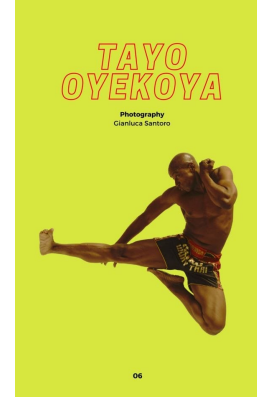

BOSS MODELS

CAPE TOWN

TAYO OYEKOYA

Height: 183cm Chest: 101cm Waist: 80cm Suit: 40 R Shoe: 10.5 UK Hair: Bald Eyes: Brown

BOSS MODELS

CAPE TOWN

TAYO OYEKOYA

Height: 183cm Chest: 101cm Waist: 80cm Suit: 40 R Shoe: 10.5 UK Hair: Bald Eyes: Brown