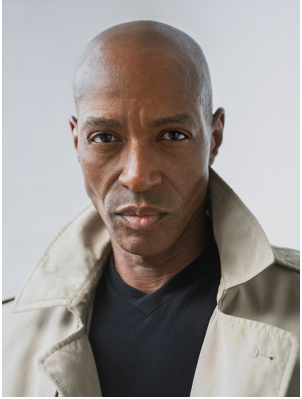

BOSS MODELS

CAPE TOWN

TAYO OYEKOYA

Height: 183cm Chest: 101cm Waist: 80cm Suit: 40 R Shoe: 10.5 UK Hair: Bald Eyes: Brown

BOSS MODELS

CAPE TOWN

TAYO OYEKOYA

Height: 183cm Chest: 101cm Waist: 80cm Suit: 40 R Shoe: 10.5 UK Hair: Bald Eyes: Brown