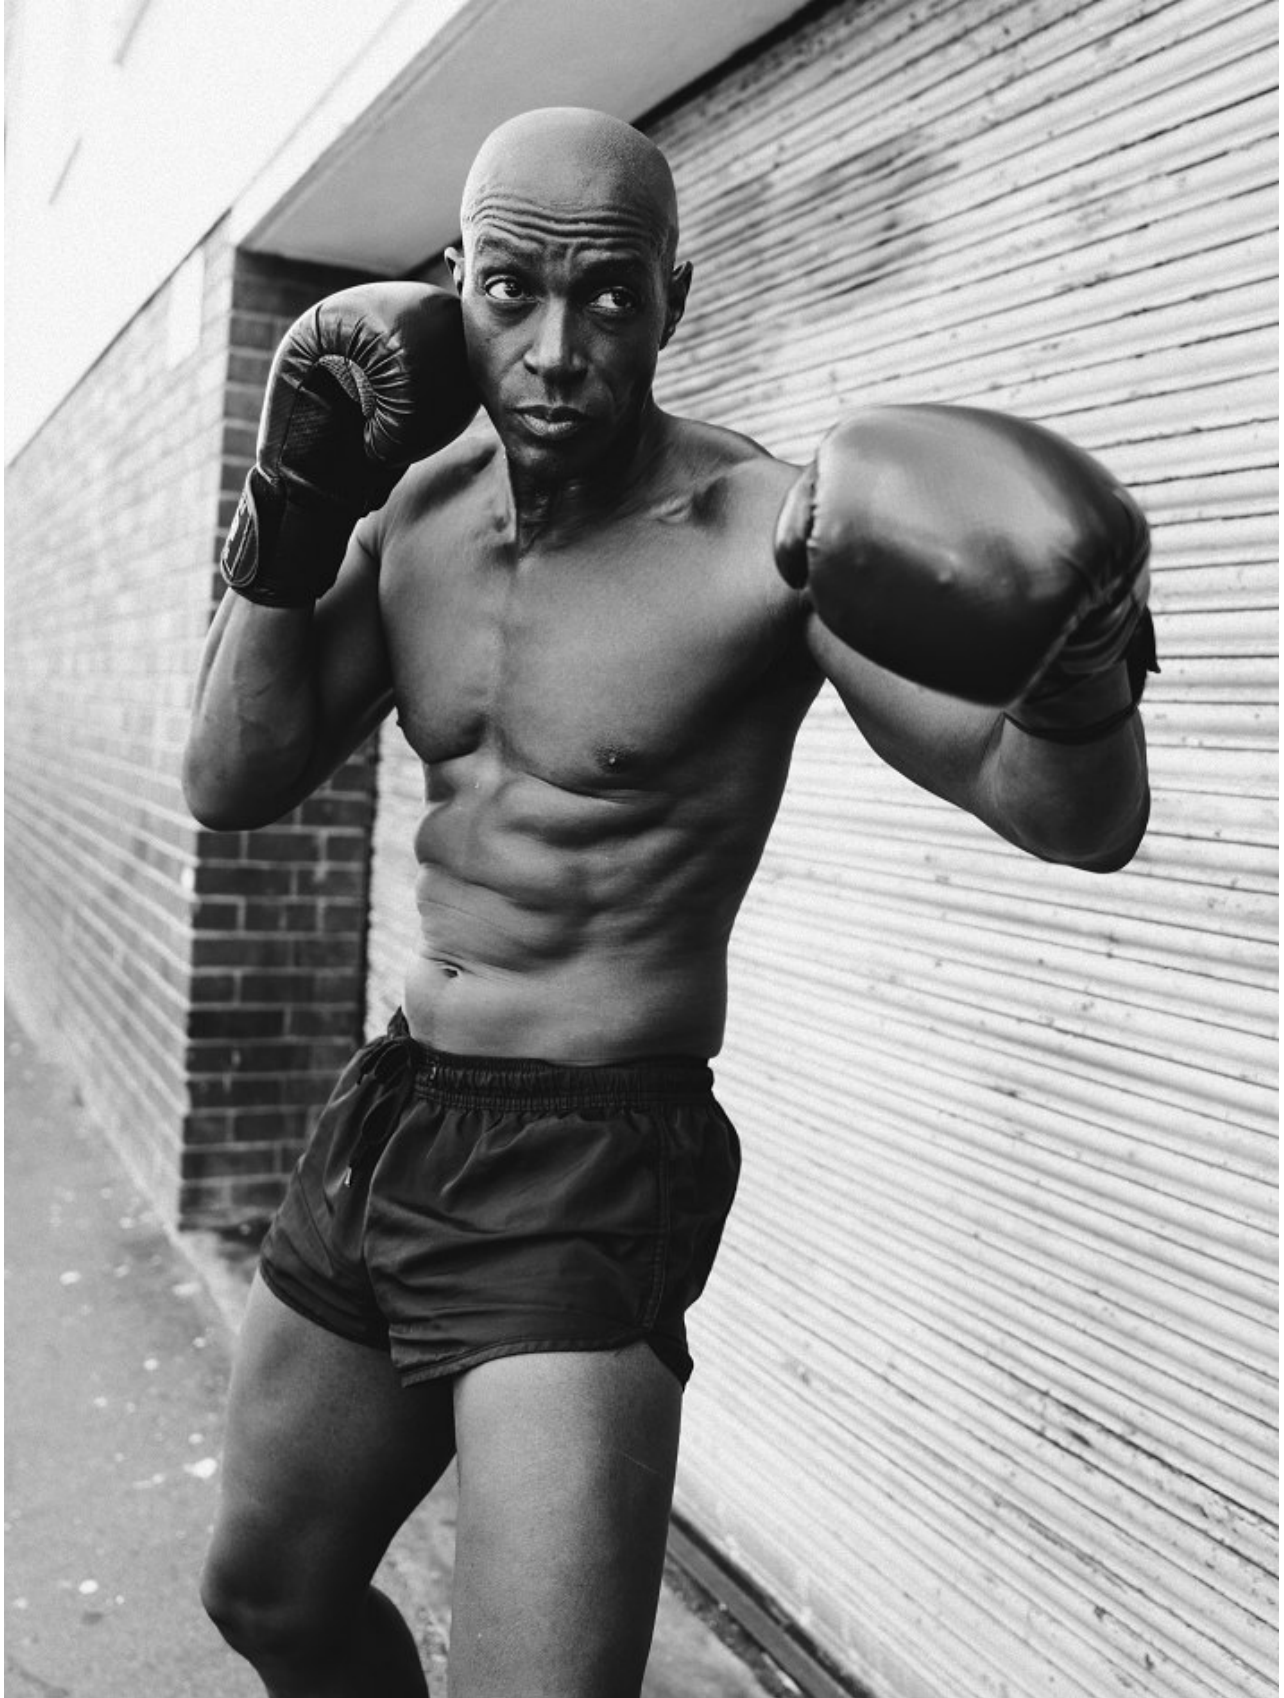

TAYO OYEKOYA

BOSS MODELS

CAPE TOWN

TAYO OYEKOYA

Height: 183cm Chest: 101cm Waist: 80cm Suit: 40 R Shoe: 10.5 UK Hair: Bald Eyes: Brown