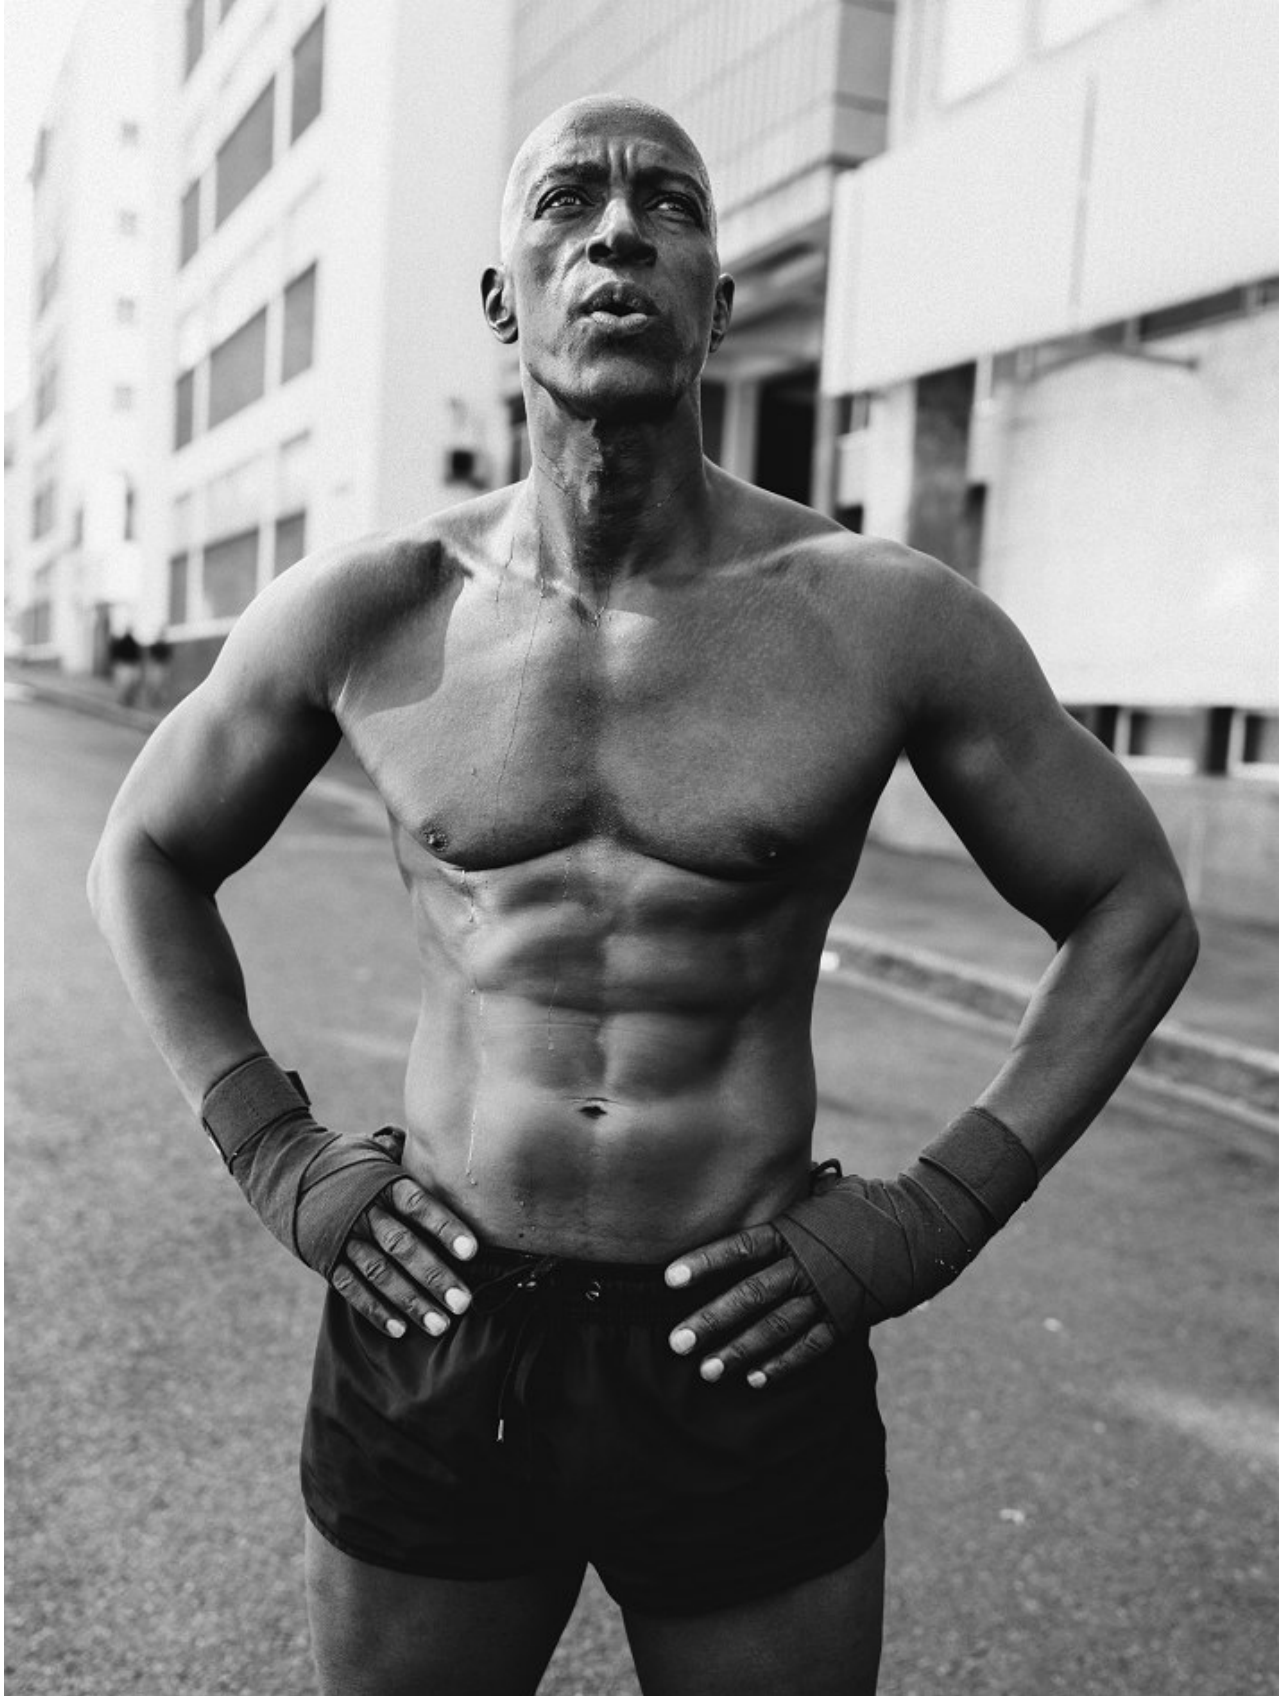

BOSS MODELS

CAPE TOWN

TAYO OYEKOYA

Height: 183cm Chest: 101cm Waist: 80cm Suit: 40 R Shoe: 10.5 UK Hair: Bald Eyes: Brown

BOSS MODELS

CAPE TOWN

TAYO OYEKOYA

Height: 183cm Chest: 101cm Waist: 80cm Suit: 40 R Shoe: 10.5 UK Hair: Bald Eyes: Brown