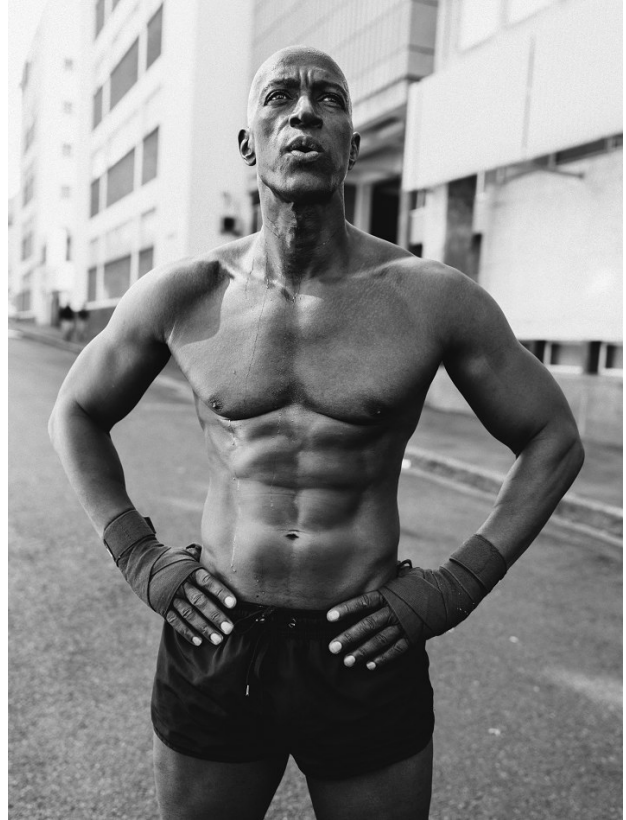

# BOSS MODELS

CAPE TOWN

TAYO OYEKOYA

Height: 183cm Chest: 101cm Waist: 80cm Suit: 40 R Shoe: 10.5 UK Hair: Bald Eyes: Brown