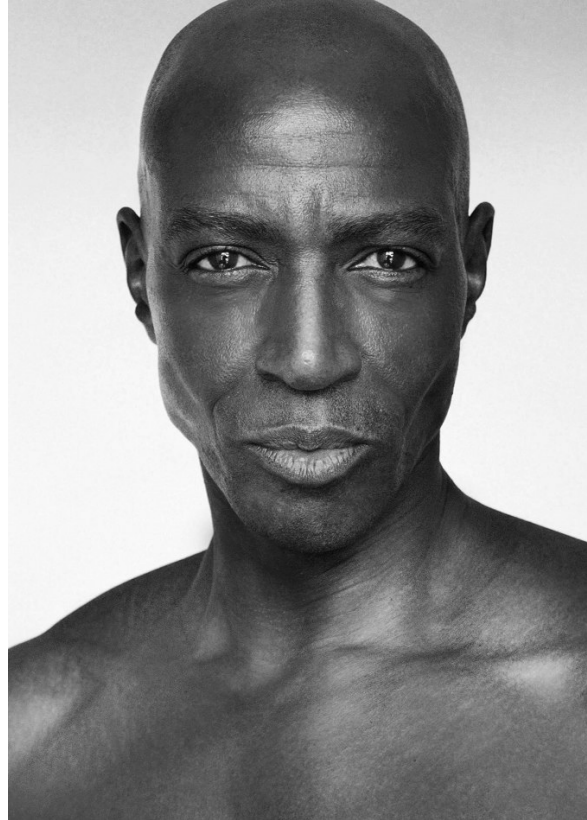

BOSS MODELS

CAPE TOWN

TAYO OYEKOYA

Height: 183cm Chest: 101cm Waist: 80cm Suit: 40 R Shoe: 10.5 UK Hair: Bald Eyes: Brown