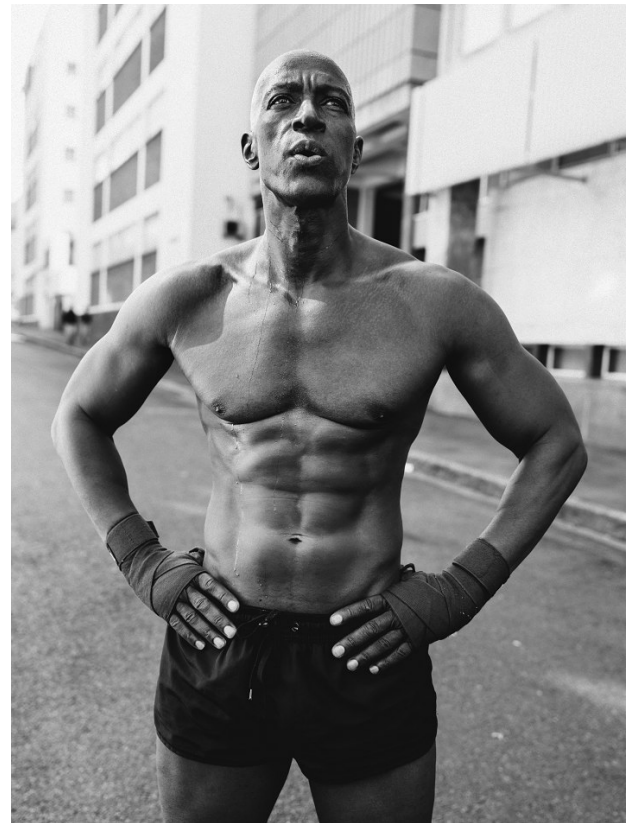

# BOSS MODELS

CAPE TOWN

# BOSS MODELS

CAPE TOWN

TAYO OYEKOYA

Height: 183cm Chest: 101cm Waist: 80cm Suit: 40 R Shoe: 10.5 UK Hair: Bald Eyes: Brown