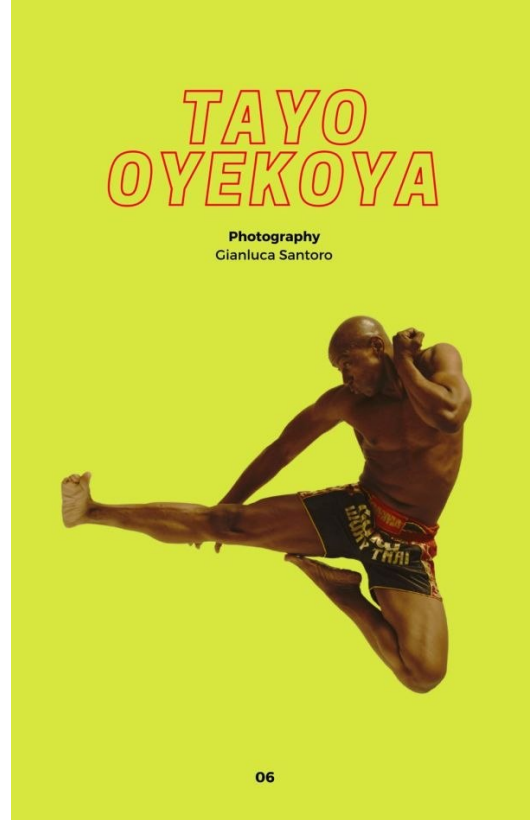

BOSS MODELS

CAPE TOWN

TAYO OYEKOYA

Height: 183cm Chest: 101cm Waist: 80cm Suit: 40 R Shoe: 10.5 UK Hair: Bald Eyes: Brown