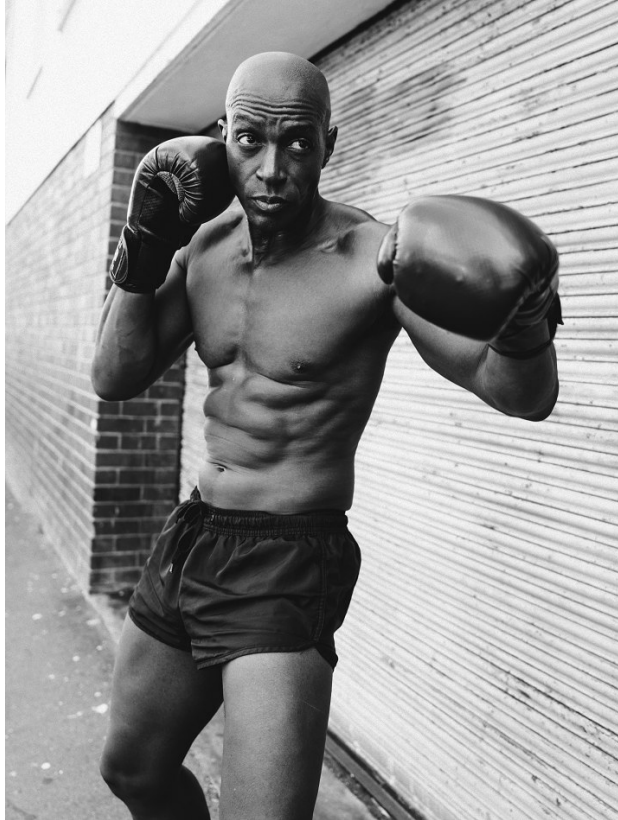

# BOSS MODELS

CAPE TOWN

TAYO OYEKOYA

Height: 183cm Chest: 101cm Waist: 80cm Suit: 40 R Shoe: 10.5 UK Hair: Bald Eyes: Brown