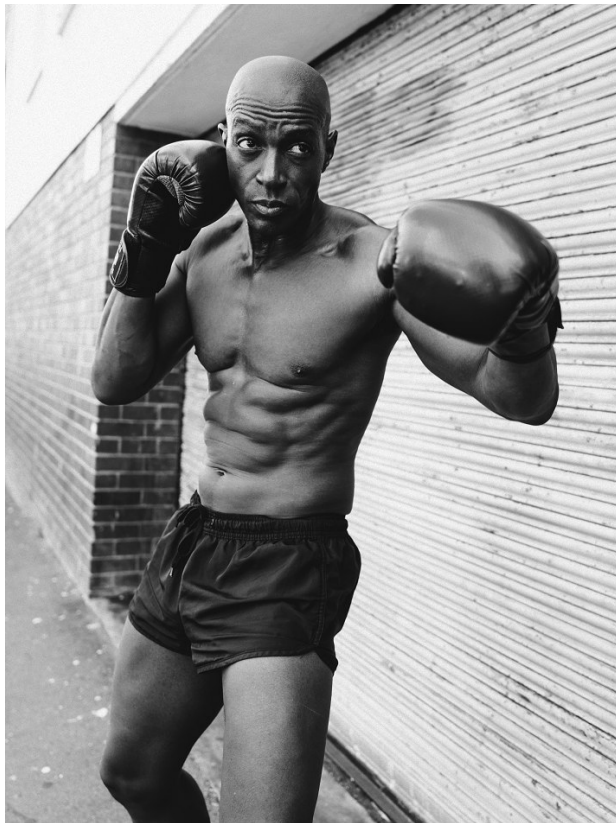

## TAYO OYEKOYA

Height: 183cm Chest: 101cm Waist: 80cm Suit: 40 R Shoe: 10.5 UK Hair: Bald Eyes: Brown

# BOSS MODELS

CAPE TOWN

TAYO OYEKOYA

Height: 183cm Chest: 101cm Waist: 80cm Suit: 40 R Shoe: 10.5 UK Hair: Bald Eyes: Brown