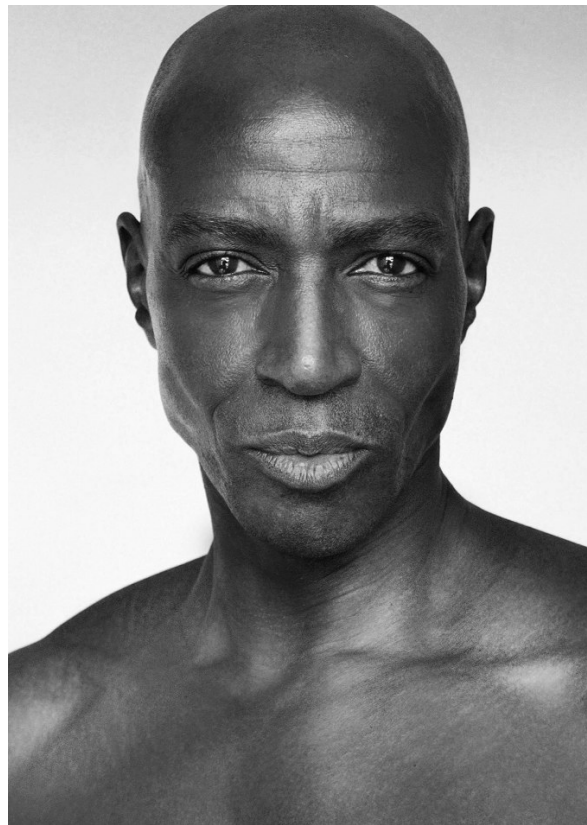

# BOSS MODELS

CAPE TOWN

# BOSS MODELS

CAPE TOWN

TAYO OYEKOYA

Height: 183cm Chest: 101cm Waist: 80cm Suit: 40 R Shoe: 10.5 UK Hair: Bald Eyes: Brown