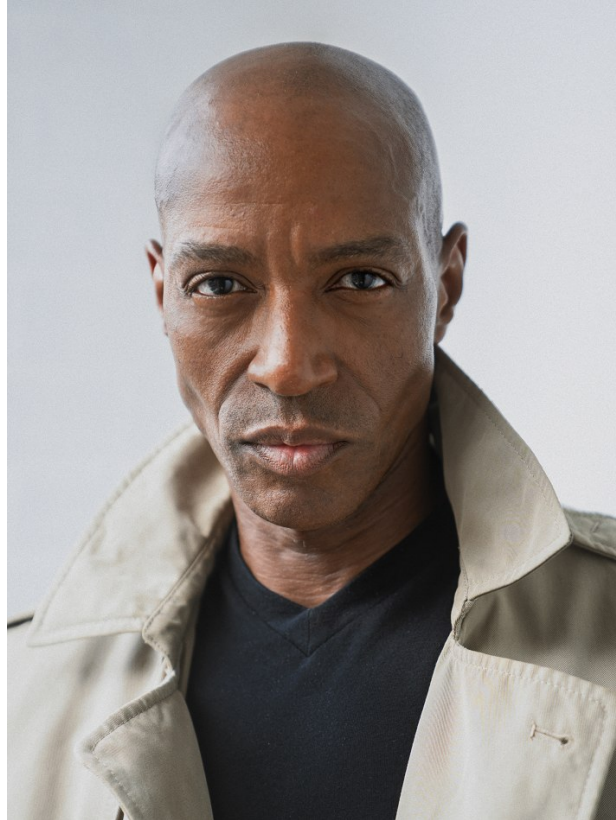

# BOSS MODELS

CAPE TOWN

TAYO OYEKOYA

Height: 183cm Chest: 101cm Waist: 80cm Suit: 40 R Shoe: 10.5 UK Hair: Bald Eyes: Brown