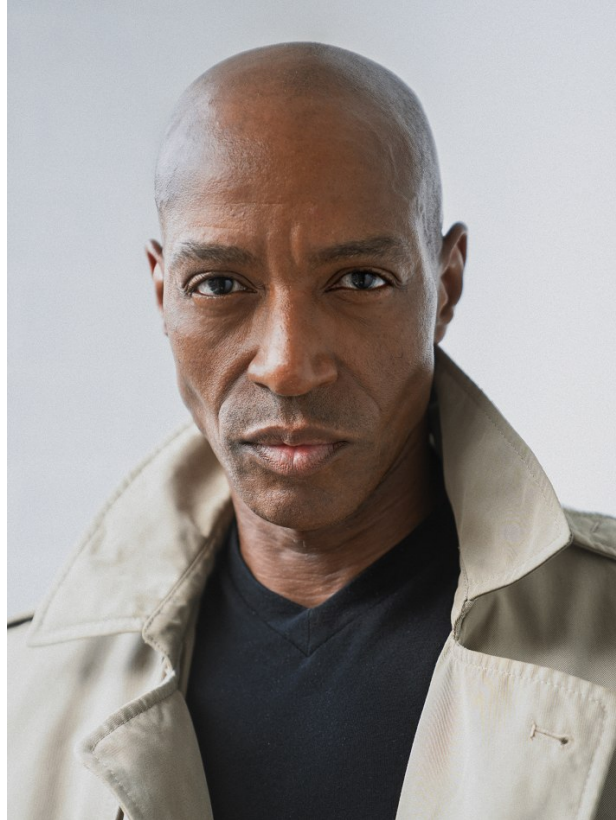

# BOSS MODELS

CAPE TOWN

## TAYO OYEKOYA

Height: 183cm Chest: 101cm Waist: 80cm Suit: 40 R Shoe: 10.5 UK Hair: Bald Eyes: Brown

# BOSS MODELS

CAPE TOWN

TAYO OYEKOYA

Height: 183cm Chest: 101cm Waist: 80cm Suit: 40 R Shoe: 10.5 UK Hair: Bald Eyes: Brown