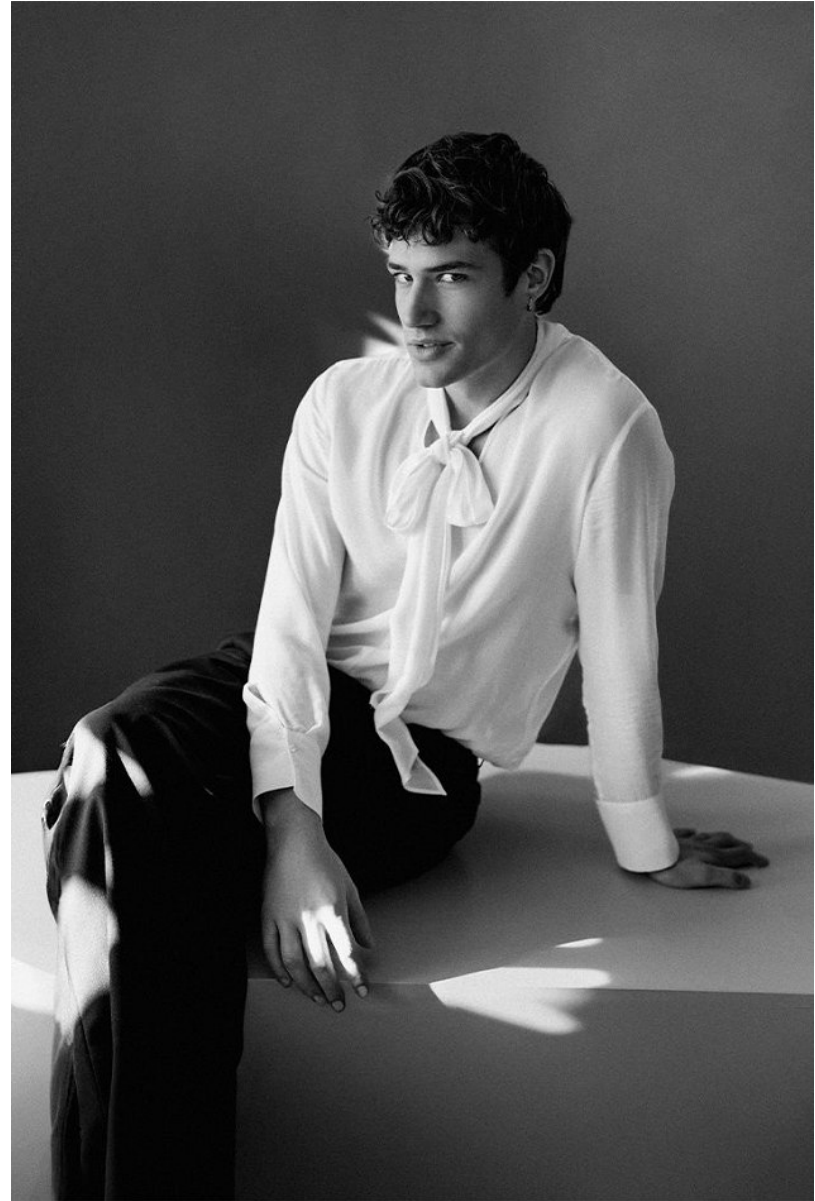

BOSS MODELS

CAPE TOWN

NEMANJA NINKOVIC

Height: 186cm Chest: 101cm Waist: 84cm Shoe: 11 UK Hair: Dark Blonde Eyes: Blue