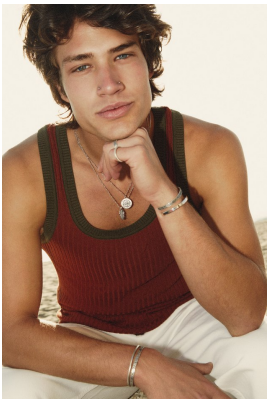

BOSS MODELS

CAPE TOWN

NEMANJA NINKOVIC

Height: 186cm Chest: 101cm Waist: 84cm Shoe: 11 UK Hair: Dark Blonde Eyes: Blue

BOSS MODELS

CAPE TOWN

NEMANJA NINKOVIC

Height: 186cm Chest: 101cm Waist: 84cm Shoe: 11 UK Hair: Dark Blonde Eyes: Blue