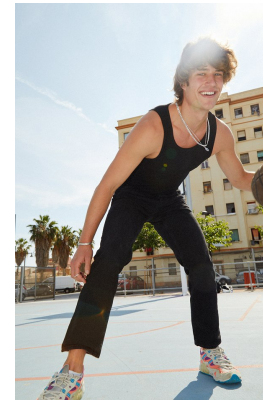

BOSS MODELS

CAPE TOWN

NEMANJA NINKOVIC

Height: 186cm Chest: 101cm Waist: 84cm Shoe: 11 UK Hair: Dark Blonde Eyes: Blue

BOSS MODELS

CAPE TOWN

NEMANJA NINKOVIC

Height: 186cm Chest: 101cm Waist: 84cm Shoe: 11 UK Hair: Dark Blonde Eyes: Blue