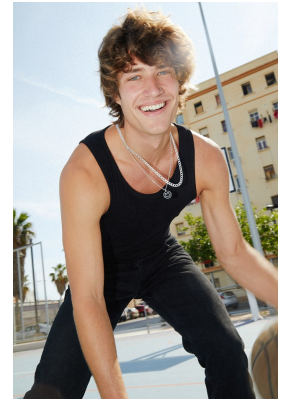

BOSS MODELS

CAPE TOWN

NEMANJA NINKOVIC

Height: 186cm Chest: 101cm Waist: 84cm Shoe: 11 UK Hair: Dark Blonde Eyes: Blue

BOSS MODELS

CAPE TOWN

NEMANJA NINKOVIC

Height: 186cm Chest: 101cm Waist: 84cm Shoe: 11 UK Hair: Dark Blonde Eyes: Blue