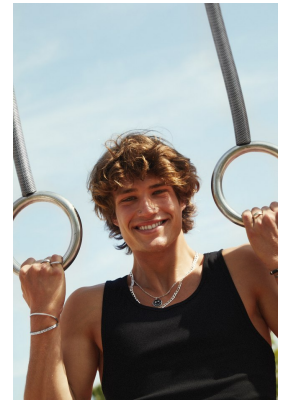

BOSS MODELS

CAPE TOWN

NEMANJA NINKOVIC

Height: 186cm Chest: 101cm Waist: 84cm Shoe: 11 UK Hair: Dark Blonde Eyes: Blue

BOSS MODELS

CAPE TOWN

NEMANJA NINKOVIC

Height: 186cm Chest: 101cm Waist: 84cm Shoe: 11 UK Hair: Dark Blonde Eyes: Blue