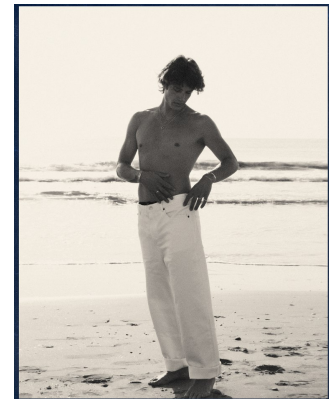

BOSS MODELS

CAPE TOWN

NEMANJA NINKOVIC

Height: 186cm Chest: 101cm Waist: 84cm Shoe: 11 UK Hair: Dark Blonde Eyes: Blue

BOSS MODELS

CAPE TOWN

NEMANJA NINKOVIC

Height: 186cm Chest: 101cm Waist: 84cm Shoe: 11 UK Hair: Dark Blonde Eyes: Blue