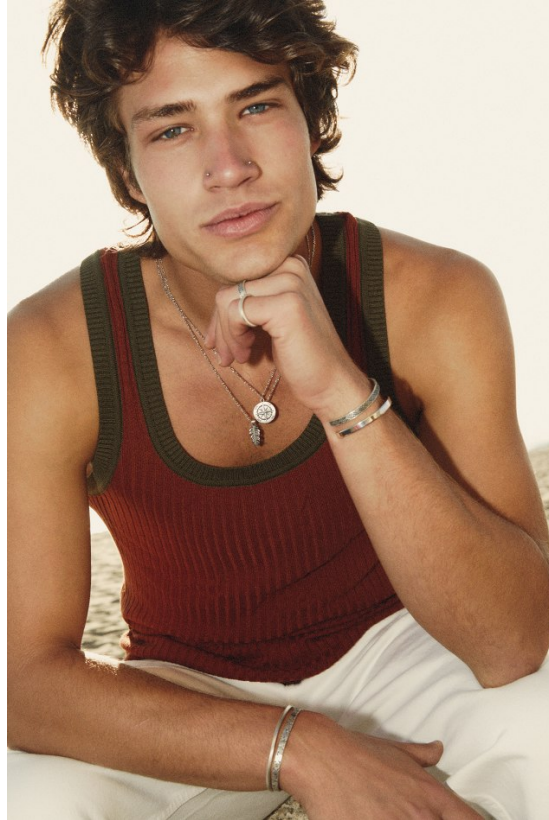

BOSS MODELS

CAPE TOWN

NEMANJA NINKOVIC

Height: 186cm Chest: 101cm Waist: 84cm Shoe: 11 UK Hair: Dark Blonde Eyes: Blue