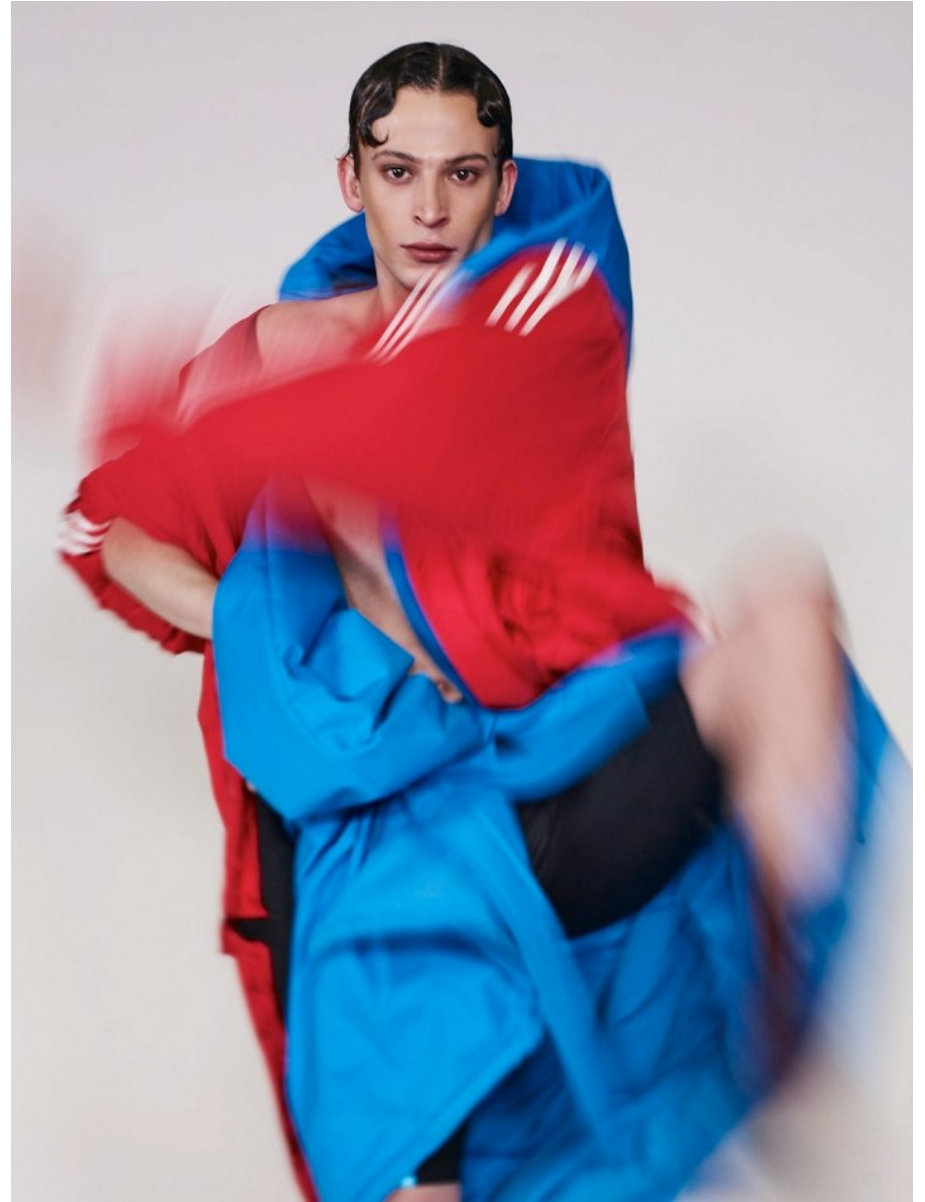

BOSS MODELS

CAPE TOWN

SALIH TOPCUOGLU

Height: 188cm Chest: 97cm Waist: 83cm Suit: 38 L Shoe: 9 UK Hair: Light Brown Eyes: Hazel