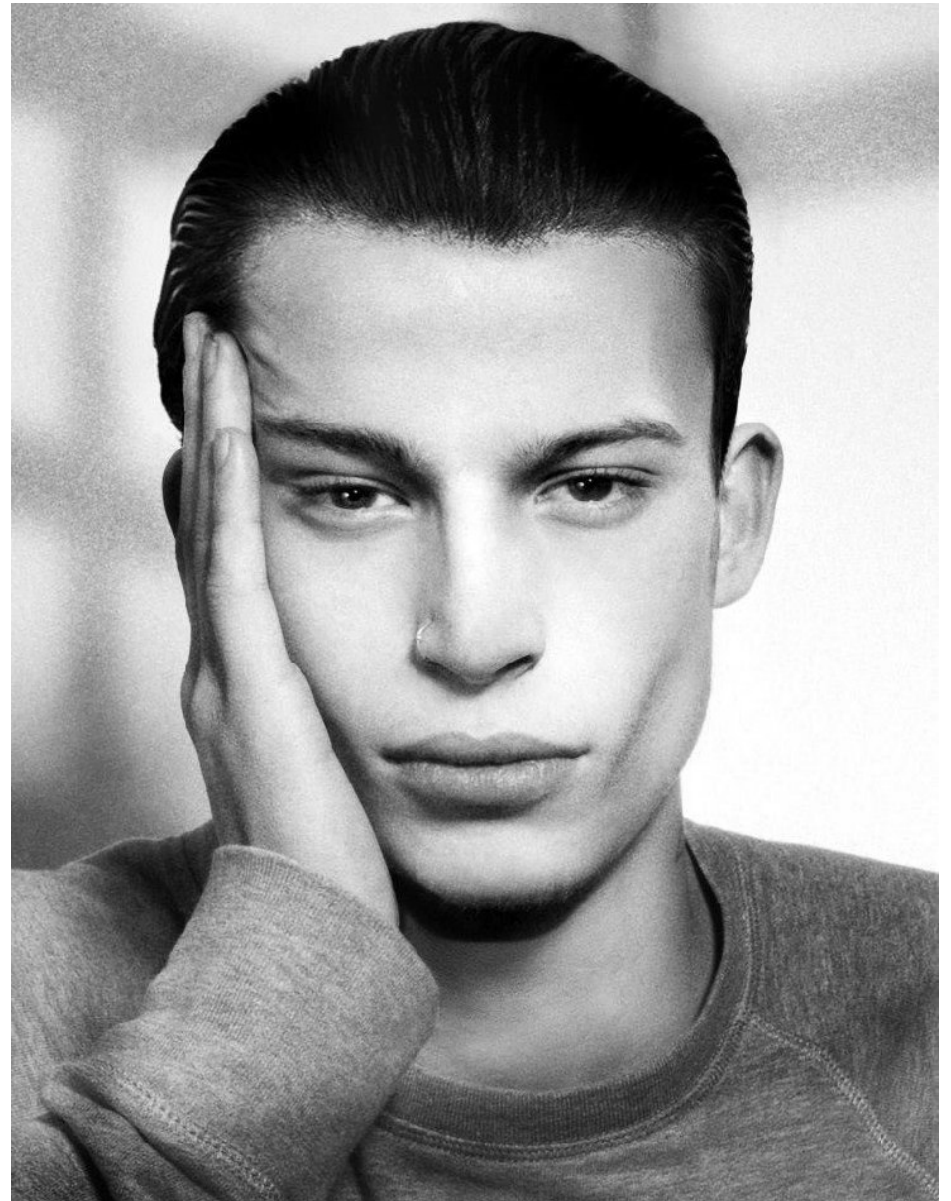

SALIH TOPCUOGLU

Height: 188cm Chest: 97cm Waist: 83cm Suit: 38 L Shoe: 9 UK Hair: Light Brown Eyes: Hazel