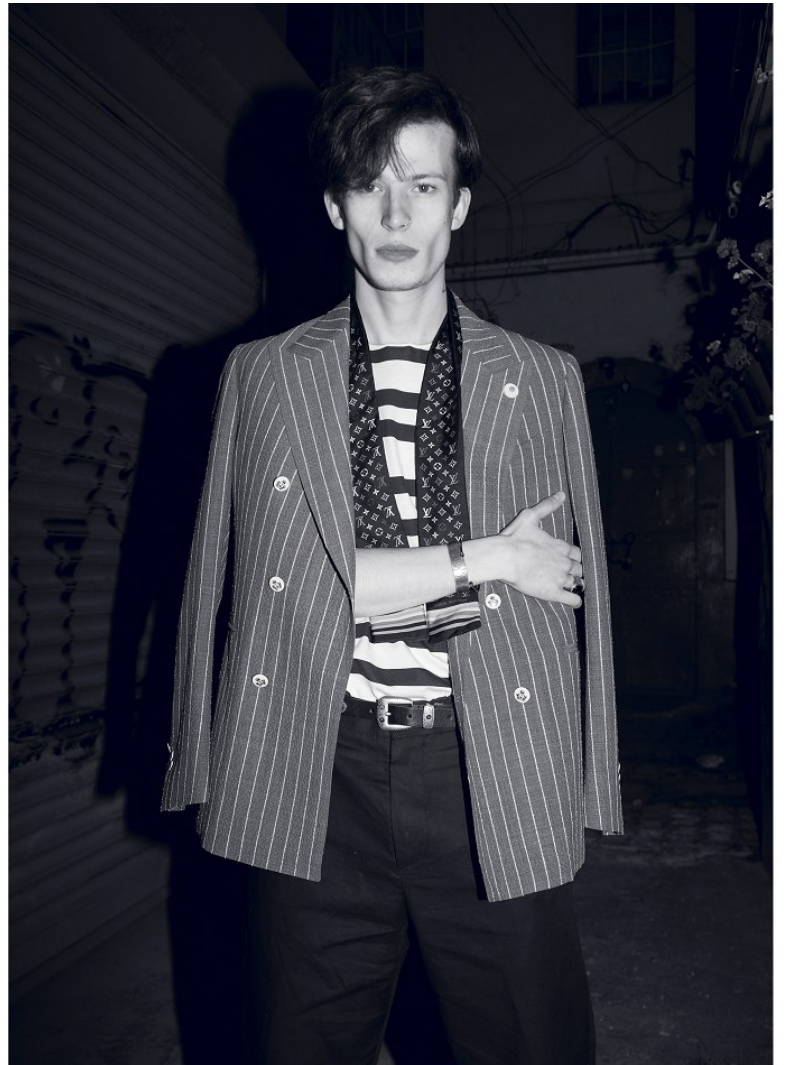

BOSS MODELS

CAPE TOWN

SALIH TOPCUOGLU

Height: 188cm Chest: 97cm Waist: 83cm Suit: 38 L Shoe: 9 UK Hair: Light Brown Eyes: Hazel