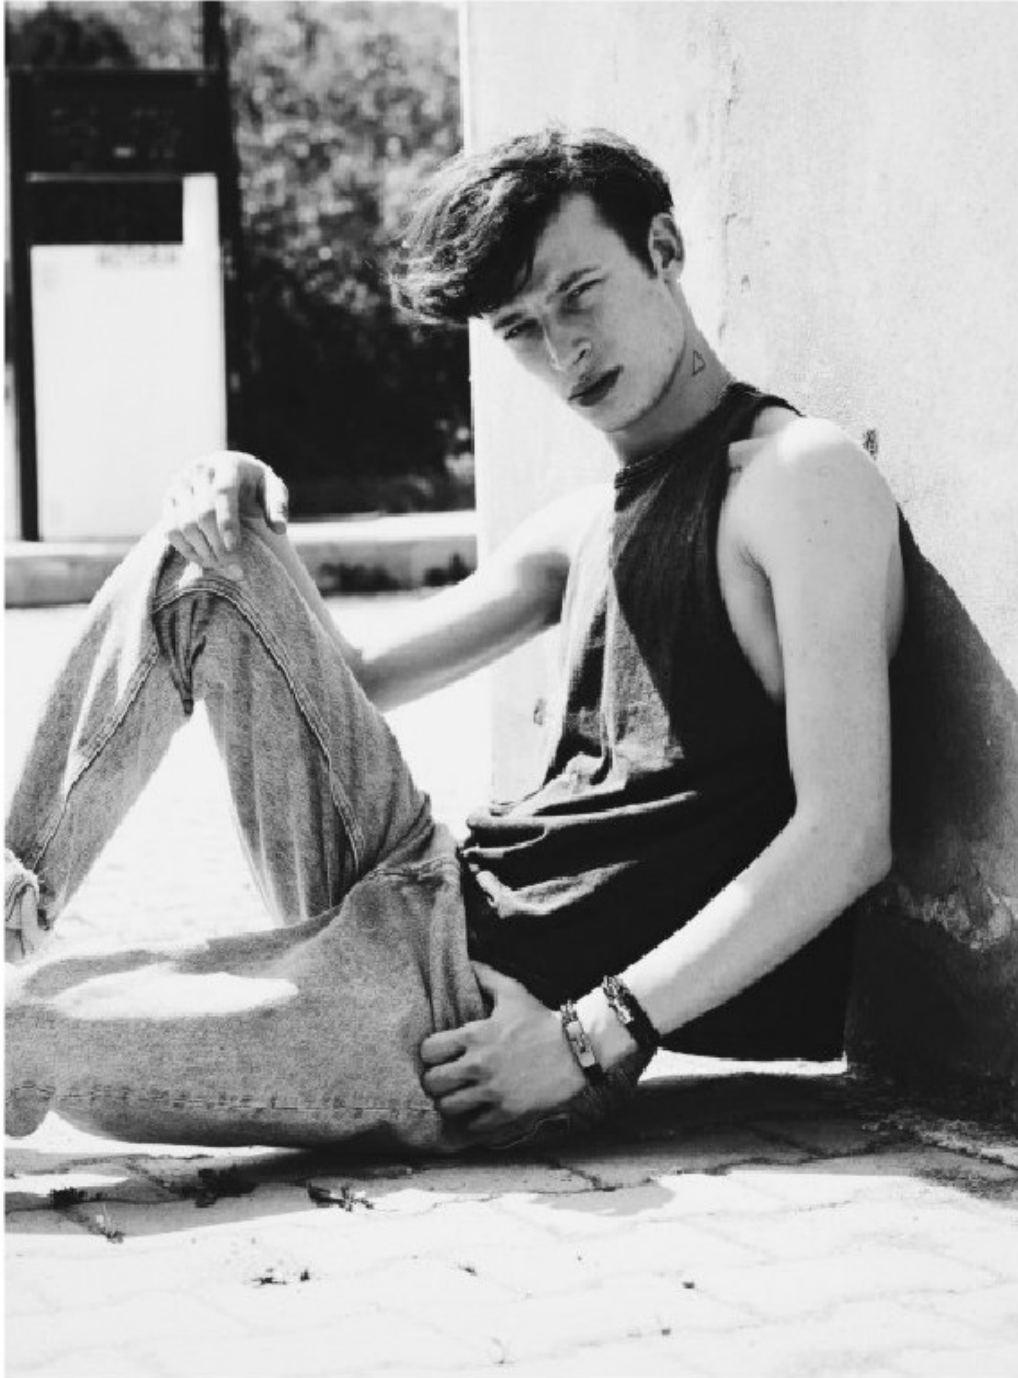

BOSS MODELS

CAPE TOWN

Height: 188cm Chest: 97cm Waist: 83cm Suit: 38 L Shoe: 9 UK Hair: Light Brown Eyes: Hazel