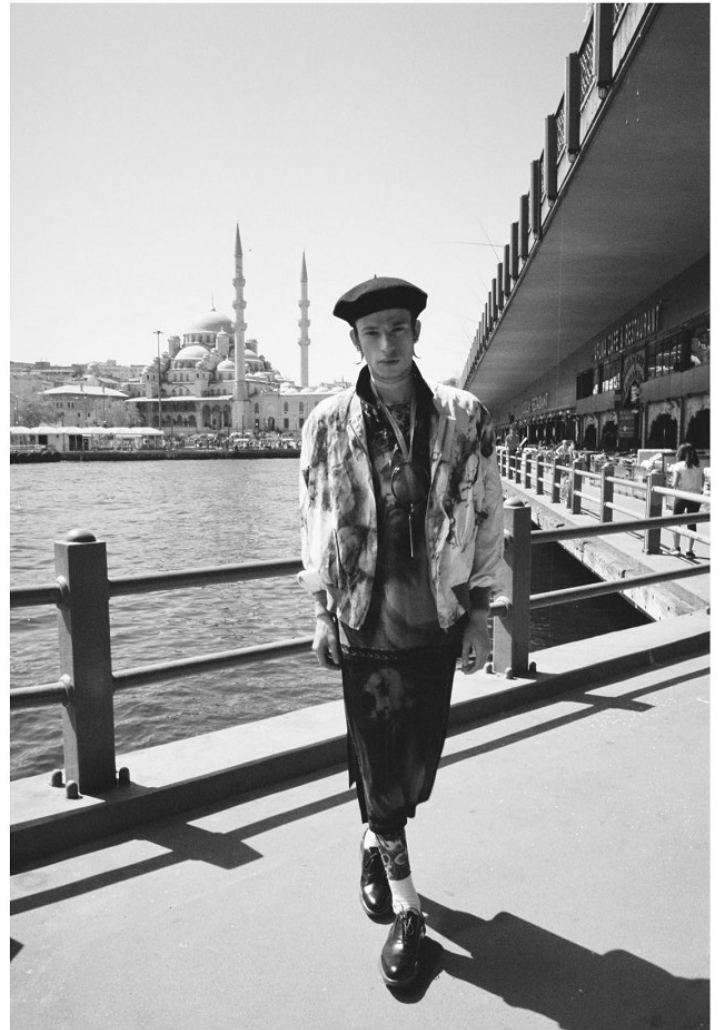

BOSS MODELS

CAPE TOWN

Height: 188cm Chest: 97cm Waist: 83cm Suit: 38 L Shoe: 9 UK Hair: Light Brown Eyes: Hazel