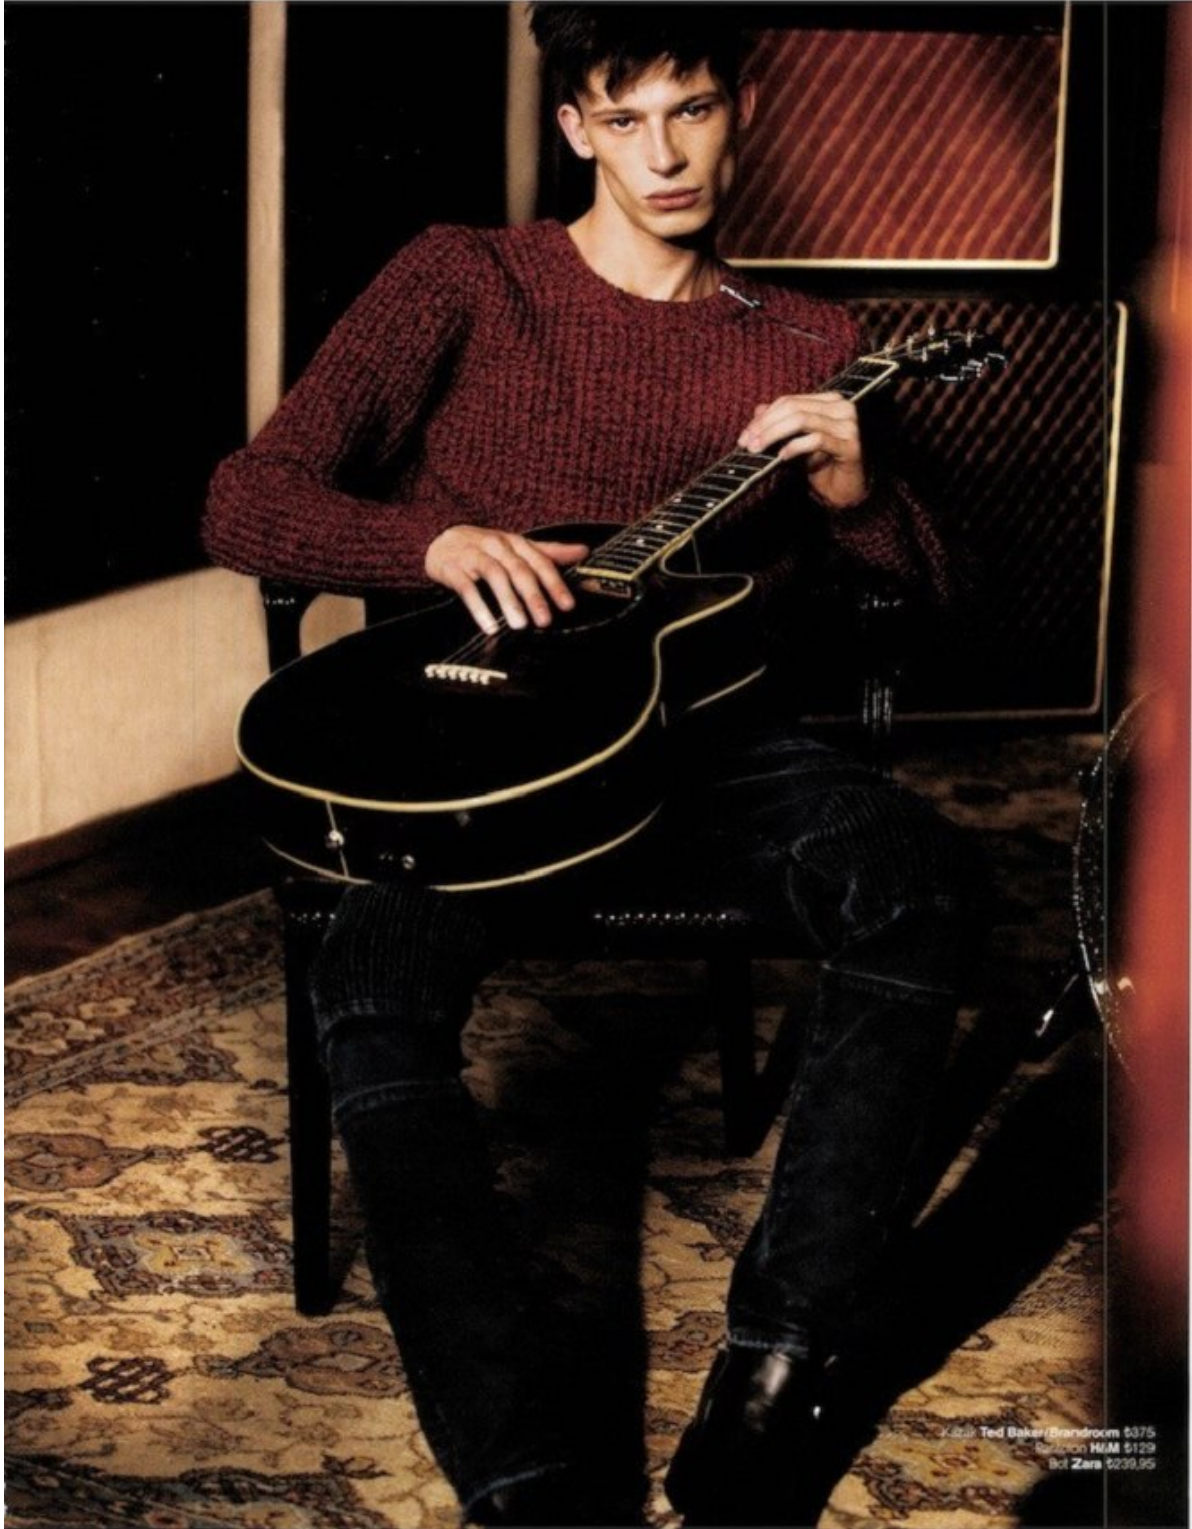

BOSS MODELS

CAPE TOWN

SALIH TOPCUOGLU

Height: 188cm Chest: 97cm Waist: 83cm Suit: 38 L Shoe: 9 UK Hair: Light Brown Eyes: Hazel