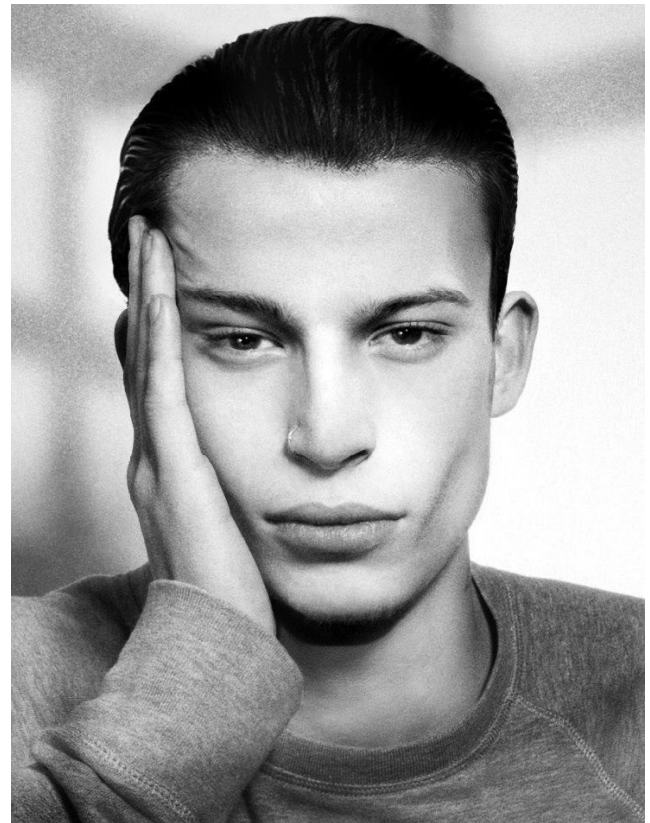

BOSS MODELS

CAPE TOWN

SALIH TOPCUOGLU

Height: 188cm Chest: 97cm Waist: 83cm Suit: 38 L Shoe: 9 UK Hair: Light Brown Eyes: Hazel

BOSS MODELS

CAPE TOWN

SALIH TOPCUOGLU

Height: 188cm Chest: 97cm Waist: 83cm Suit: 38 L Shoe: 9 UK Hair: Light Brown Eyes: Hazel