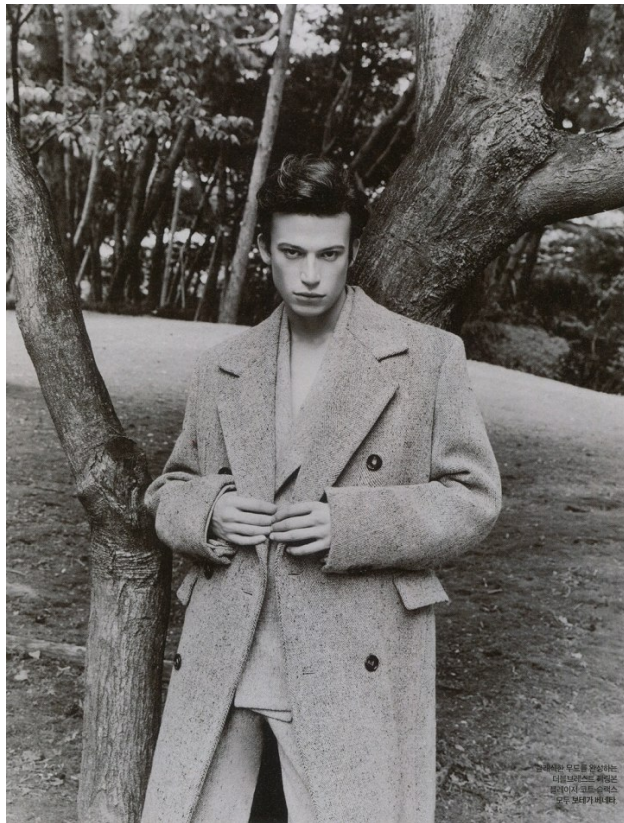

BOSS MODELS

CAPE TOWN

SALIH TOPCUOGLU

Height: 188cm Chest: 97cm Waist: 83cm Suit: 38 L Shoe: 9 UK Hair: Light Brown Eyes: Hazel

BOSS MODELS

CAPE TOWN

SALIH TOPCUOGLU

Height: 188cm Chest: 97cm Waist: 83cm Suit: 38 L Shoe: 9 UK Hair: Light Brown Eyes: Hazel