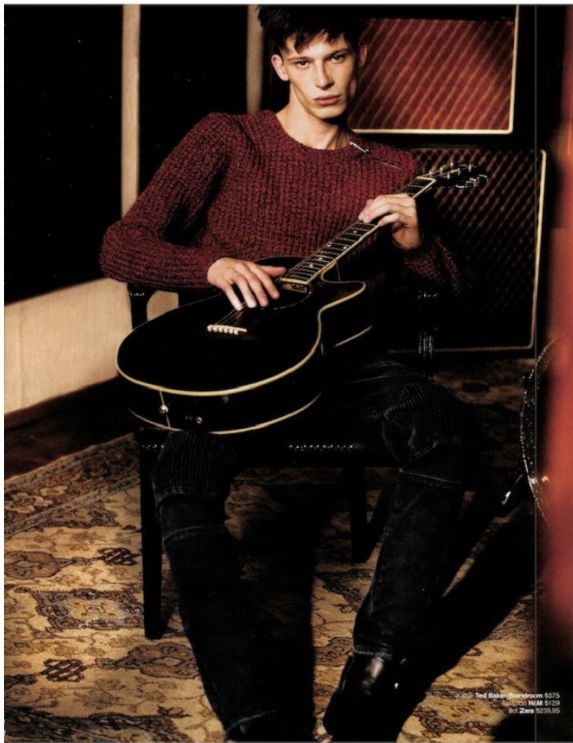

BOSS MODELS

CAPE TOWN

SALIH TOPCUOGLU

Height: 188cm Chest: 97cm Waist: 83cm Suit: 38 L Shoe: 9 UK Hair: Light Brown Eyes: Hazel

BOSS MODELS

CAPE TOWN

SALIH TOPCUOGLU

Height: 188cm Chest: 97cm Waist: 83cm Suit: 38 L Shoe: 9 UK Hair: Light Brown Eyes: Hazel