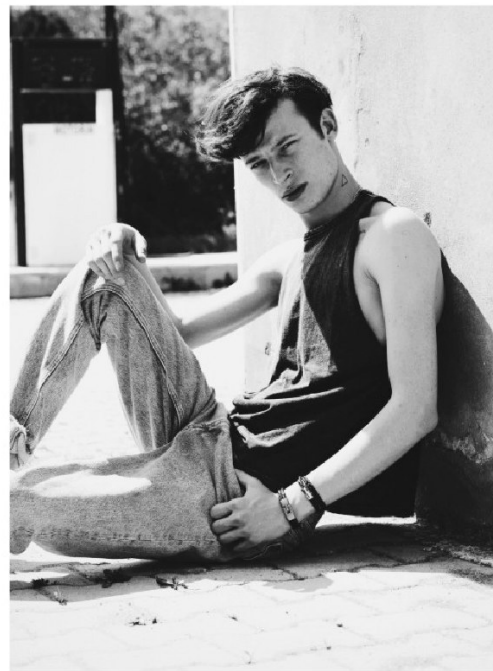

BOSS MODELS

CAPE TOWN

SALIH TOPCUOGLU

Height: 188cm Chest: 97cm Waist: 83cm Suit: 38 L Shoe: 9 UK Hair: Light Brown Eyes: Hazel

BOSS MODELS

CAPE TOWN

SALIH TOPCUOGLU

Height: 188cm Chest: 97cm Waist: 83cm Suit: 38 L Shoe: 9 UK Hair: Light Brown Eyes: Hazel