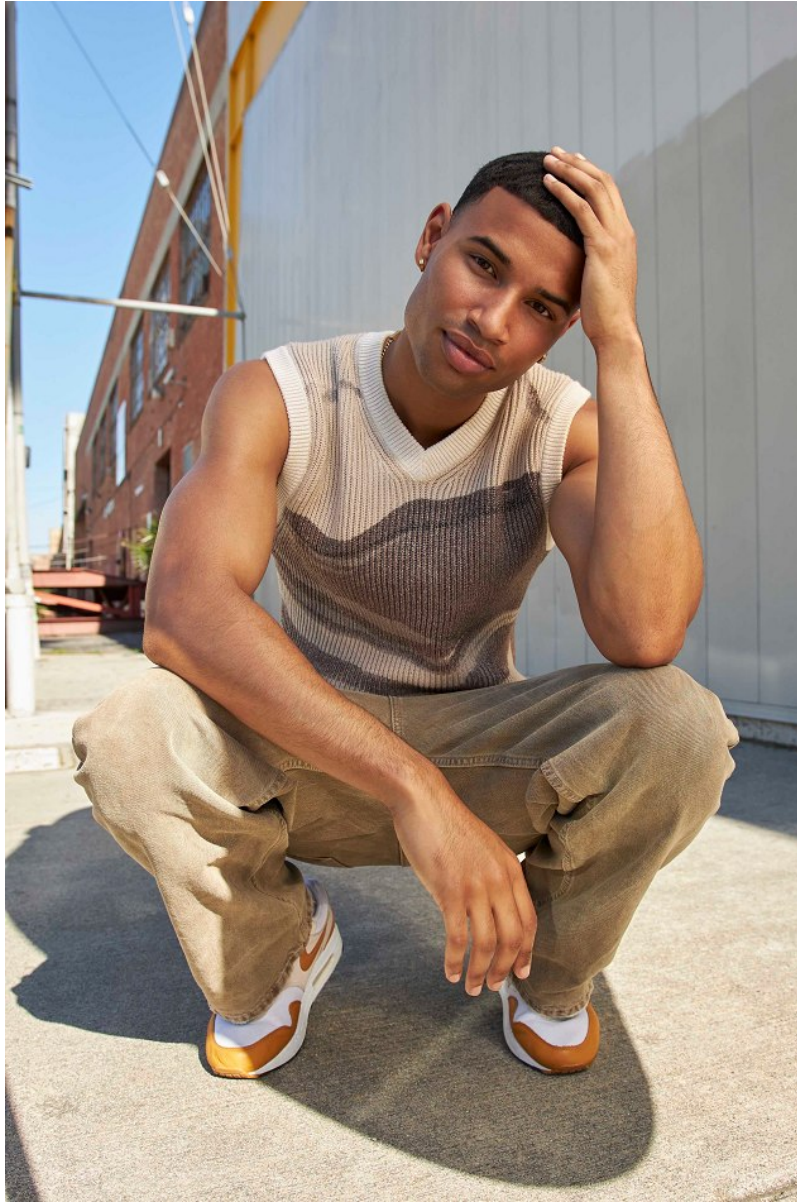

BOSS MODELS

CAPE TOWN

EMRE CELIK

Height: 188cm Chest: 97cm Waist: 76cm Suit: 38 L Shoe: 10.5 UK Hair: Dark Brown Eyes: Brown

BOSS MODELS

CAPE TOWN

EMRE CELIK

Height: 188cm Chest: 97cm Waist: 76cm Suit: 38 L Shoe: 10.5 UK Hair: Dark Brown Eyes: Brown