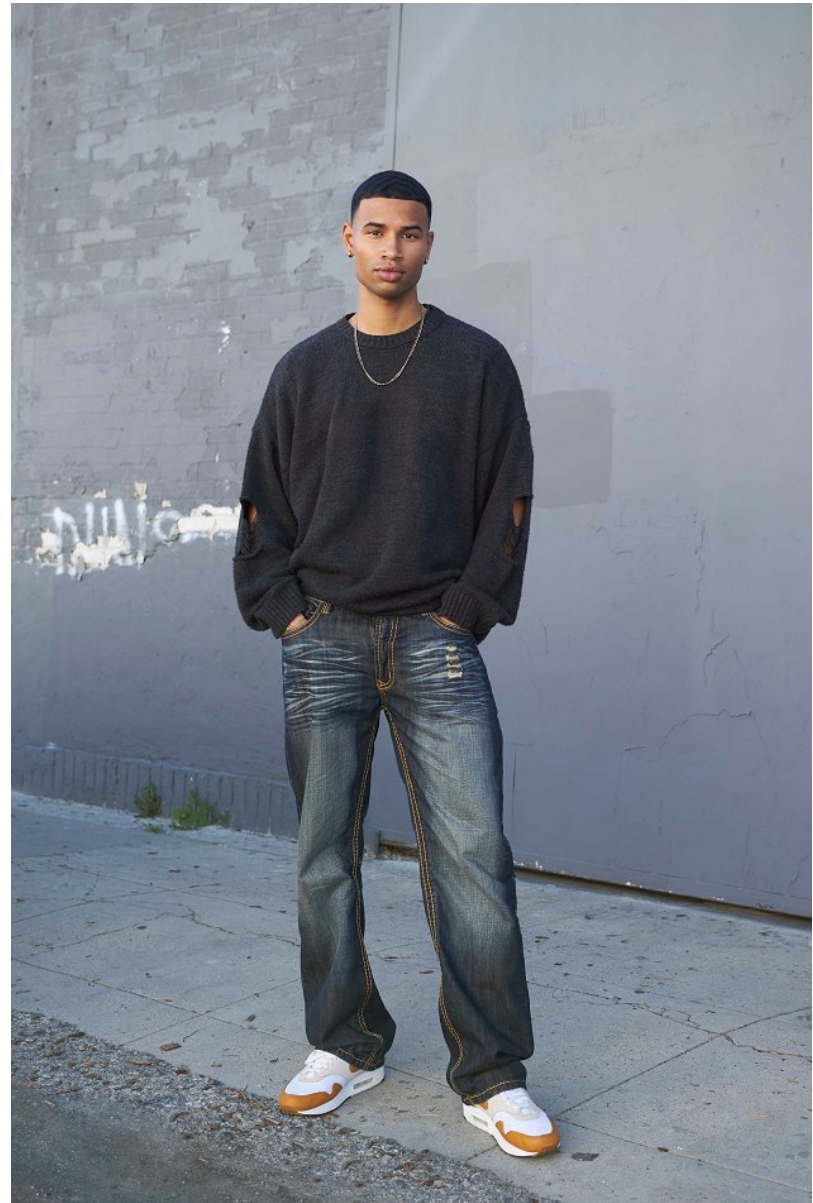

BOSS MODELS

CAPE TOWN

EMRE CELIK

Height: 188cm Chest: 97cm Waist: 76cm Suit: 38 L Shoe: 10.5 UK Hair: Dark Brown Eyes: Brown

BOSS MODELS

CAPE TOWN

EMRE CELIK

Height: 188cm Chest: 97cm Waist: 76cm Suit: 38 L Shoe: 10.5 UK Hair: Dark Brown Eyes: Brown