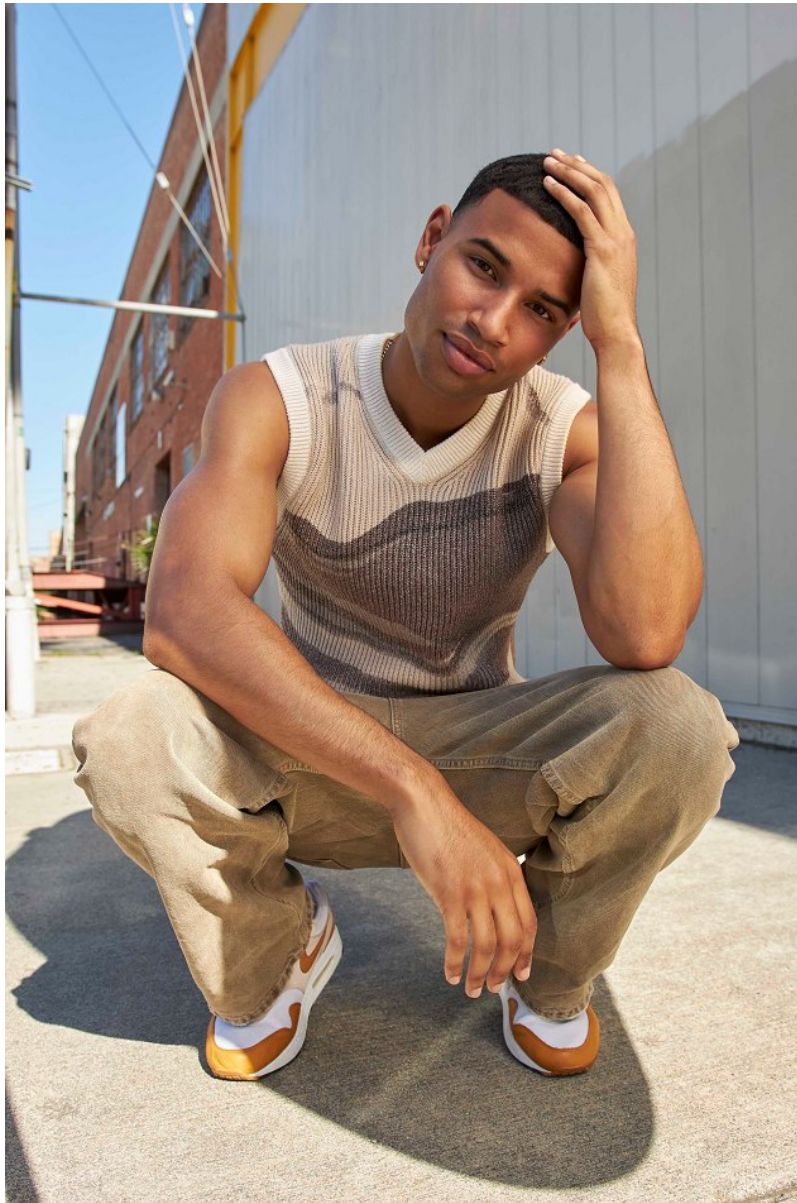

BOSS MODELS

CAPE TOWN

EMRE CELIK

Height: 188cm Chest: 97cm Waist: 76cm Suit: 38 L Shoe: 10.5 UK Hair: Dark Brown Eyes: Brown

BOSS MODELS

CAPE TOWN

EMRE CELIK

Height: 188cm Chest: 97cm Waist: 76cm Suit: 38 L Shoe: 10.5 UK Hair: Dark Brown Eyes: Brown