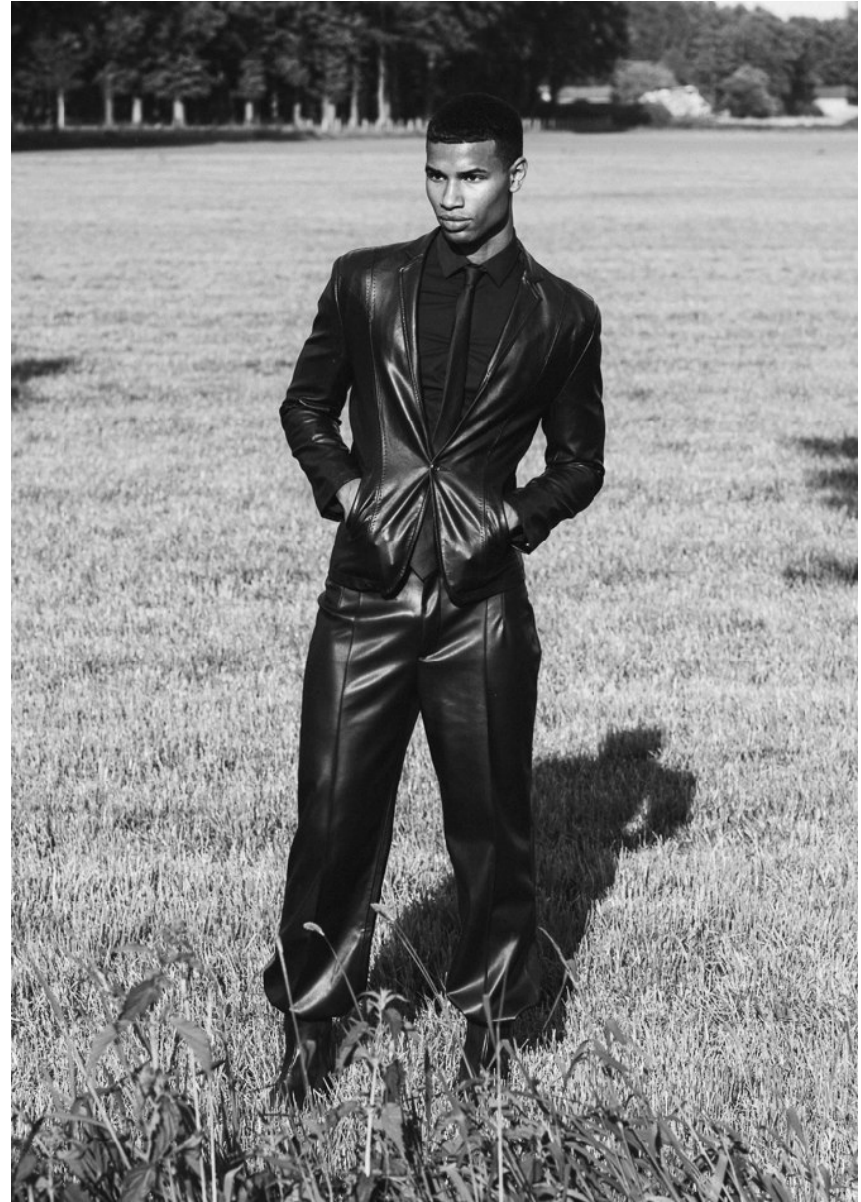

BOSS MODELS

CAPE TOWN

EMRE CELIK

Height: 188cm Chest: 97cm Waist: 76cm Suit: 38 L Shoe: 10.5 UK Hair: Dark Brown Eyes: Brown