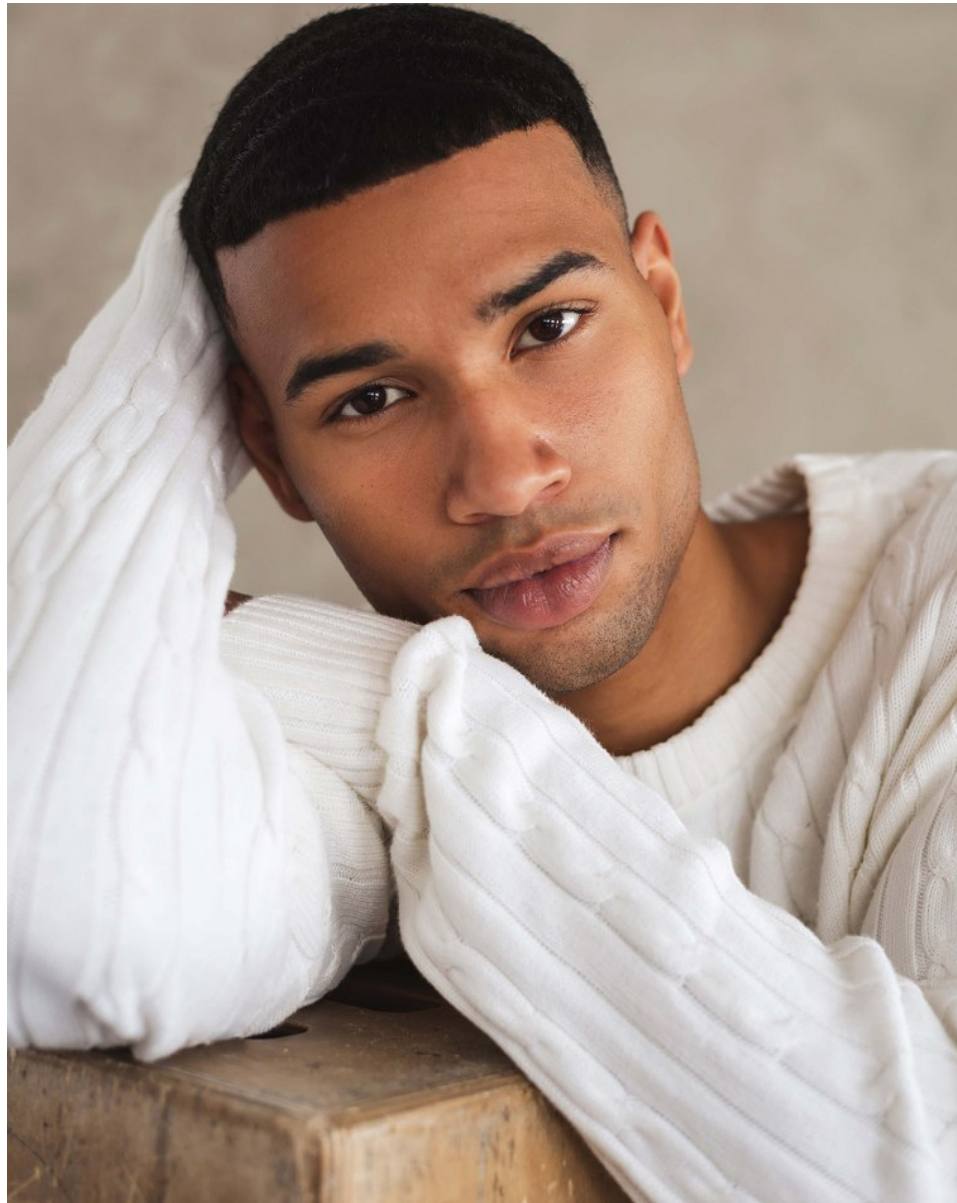

BOSS MODELS

CAPE TOWN

EMRE CELIK

Height: 188cm Chest: 97cm Waist: 76cm Suit: 38 L Shoe: 10.5 UK Hair: Dark Brown Eyes: Brown

BOSS MODELS

CAPE TOWN

EMRE CELIK

Height: 188cm Chest: 97cm Waist: 76cm Suit: 38 L Shoe: 10.5 UK Hair: Dark Brown Eyes: Brown