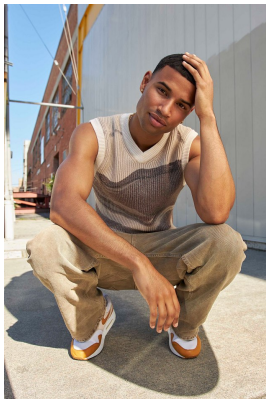

BOSS MODELS

CAPE TOWN

EMRE CELIK

Height: 188cm Chest: 97cm Waist: 76cm Suit: 38 L Shoe: 10.5 UK Hair: Dark Brown Eyes: Brown

BOSS MODELS

CAPE TOWN

EMRE CELIK

Height: 188cm Chest: 97cm Waist: 76cm Suit: 38 L Shoe: 10.5 UK Hair: Dark Brown Eyes: Brown