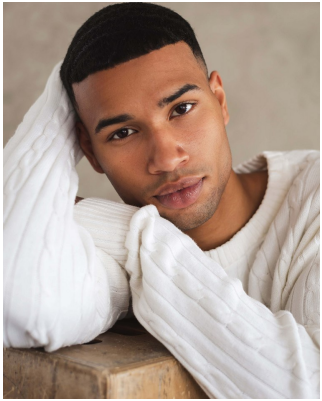

BOSS MODELS

CAPE TOWN

EMRE CELIK

Height: 188cm Chest: 97cm Waist: 76cm Suit: 38 L Shoe: 10.5 UK Hair: Dark Brown Eyes: Brown

BOSS MODELS

CAPE TOWN

EMRE CELIK

Height: 188cm Chest: 97cm Waist: 76cm Suit: 38 L Shoe: 10.5 UK Hair: Dark Brown Eyes: Brown