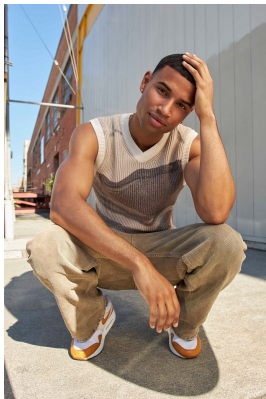

# BOSS MODELS

CAPE TOWN

EMRE CELIK

Height: 188cm Chest: 97cm Waist: 76cm Suit: 38 L Shoe: 10.5 UK Hair: Dark Brown Eyes: Brown