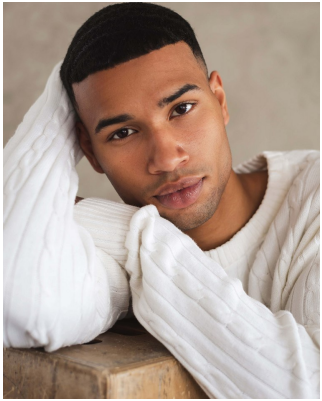

# BOSS MODELS

CAPE TOWN

EMRE CELIK

Height: 188cm Chest: 97cm Waist: 76cm Suit: 38 L Shoe: 10.5 UK Hair: Dark Brown Eyes: Brown