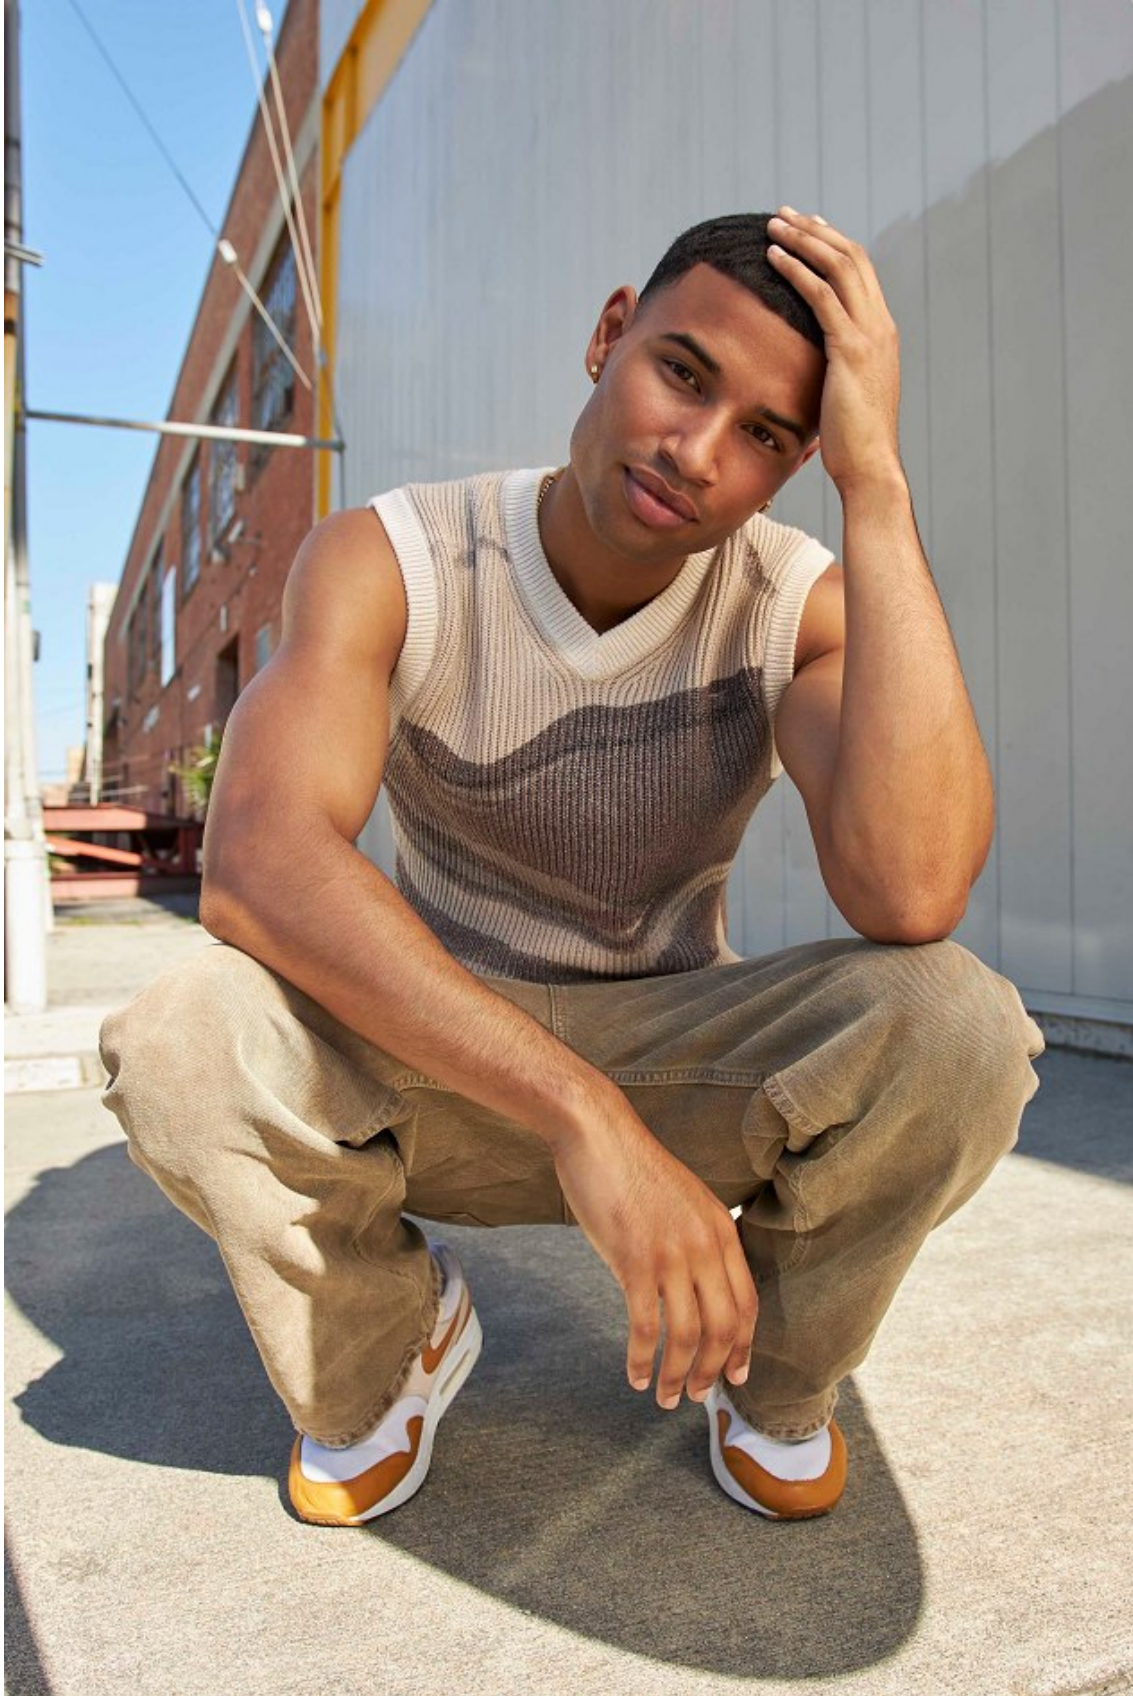

EMRE CELIK

BOSS MODELS

CAPE TOWN

EMRE CELIK

Height: 188cm Chest: 97cm Waist: 76cm Suit: 38 L Shoe: 10.5 UK Hair: Dark Brown Eyes: Brown