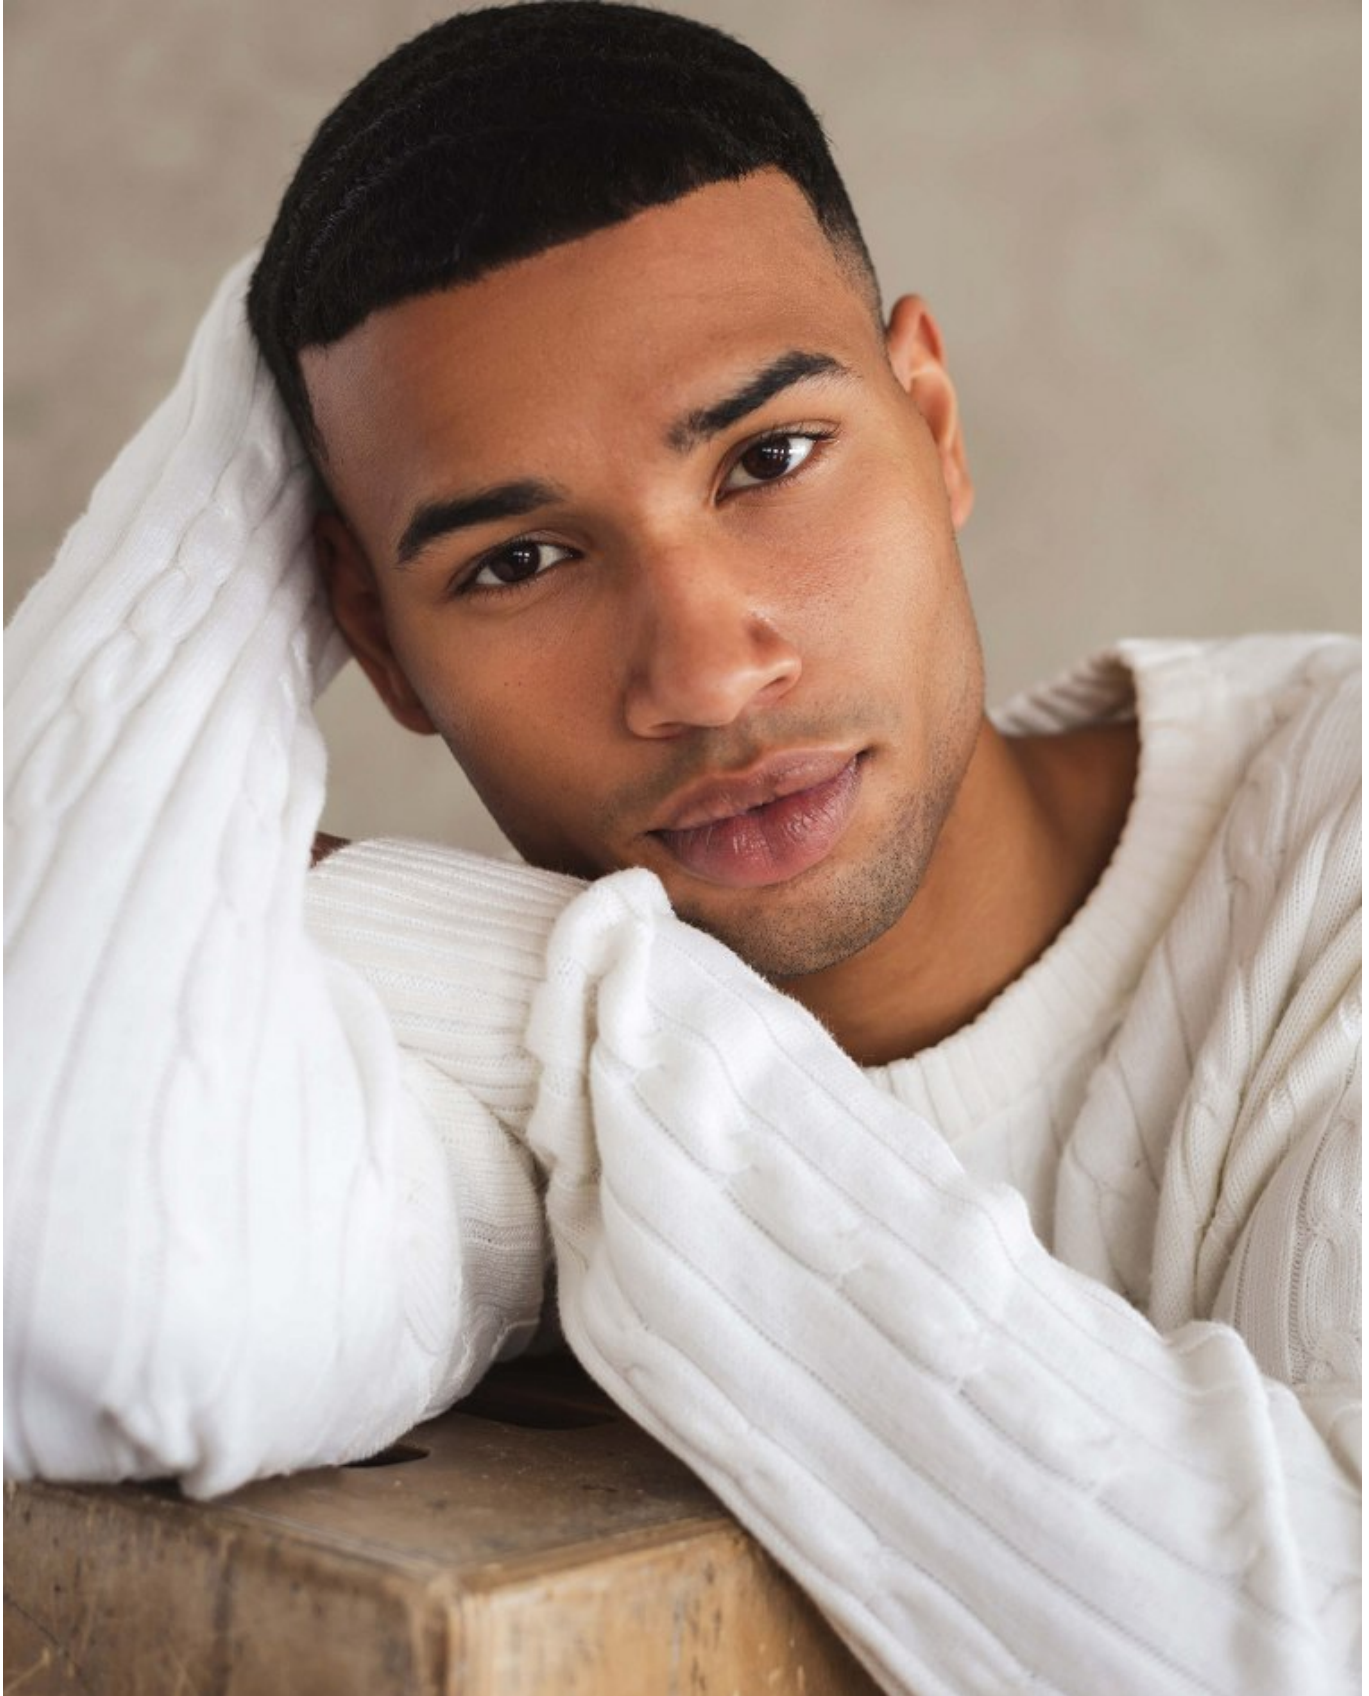

# BOSS MODELS

CAPE TOWN

EMRE CELIK

Height: 188cm Chest: 97cm Waist: 76cm Suit: 38 L Shoe: 10.5 UK Hair: Dark Brown Eyes: Brown