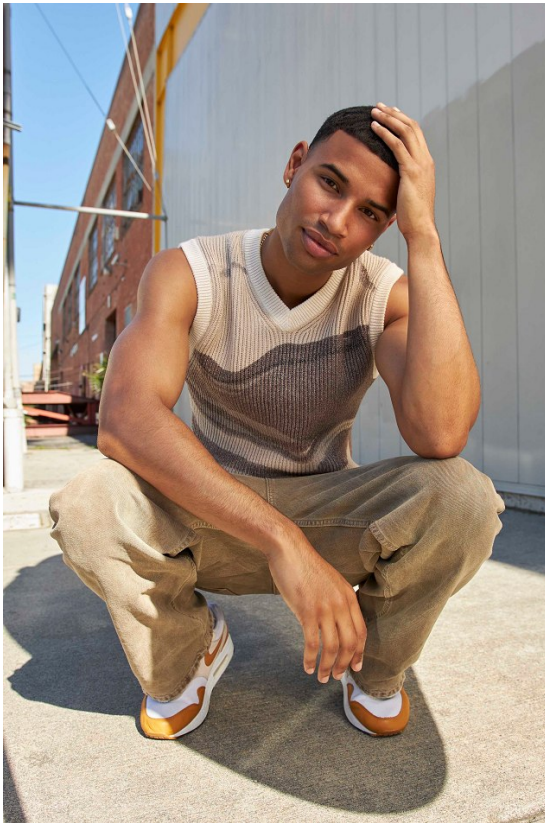

# BOSS MODELS

CAPE TOWN

**EMRE CELIK**

Height: 188cm Chest: 97cm Waist: 76cm Suit: 38 L Shoe: 10.5 UK Hair: Dark Brown Eyes: Brown

# BOSS MODELS

CAPE TOWN

EMRE CELIK

Height: 188cm Chest: 97cm Waist: 76cm Suit: 38 L Shoe: 10.5 UK Hair: Dark Brown Eyes: Brown