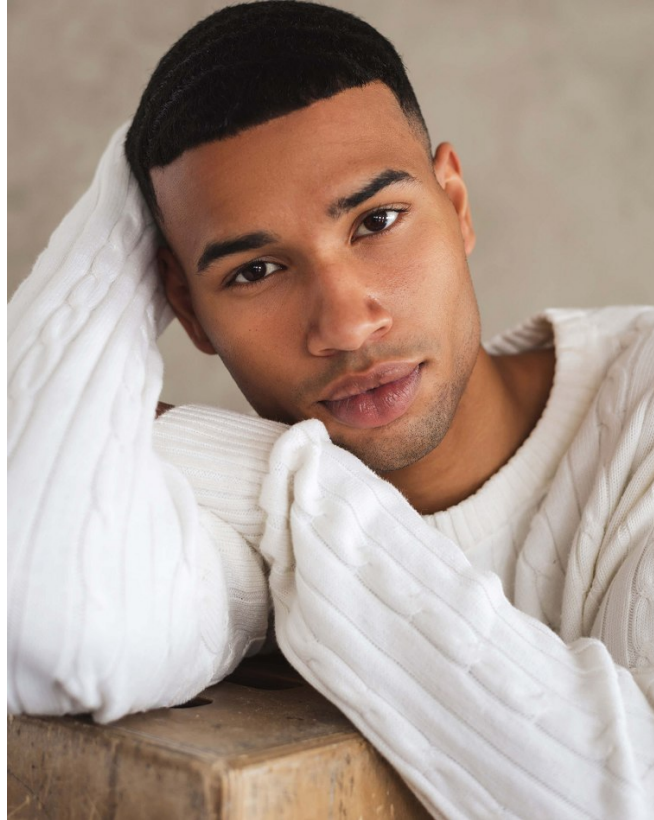

# BOSS MODELS

CAPE TOWN

**EMRE CELIK**

Height: 188cm Chest: 97cm Waist: 76cm Suit: 38 L Shoe: 10.5 UK Hair: Dark Brown Eyes: Brown

# BOSS MODELS

CAPE TOWN

EMRE CELIK

Height: 188cm Chest: 97cm Waist: 76cm Suit: 38 L Shoe: 10.5 UK Hair: Dark Brown Eyes: Brown