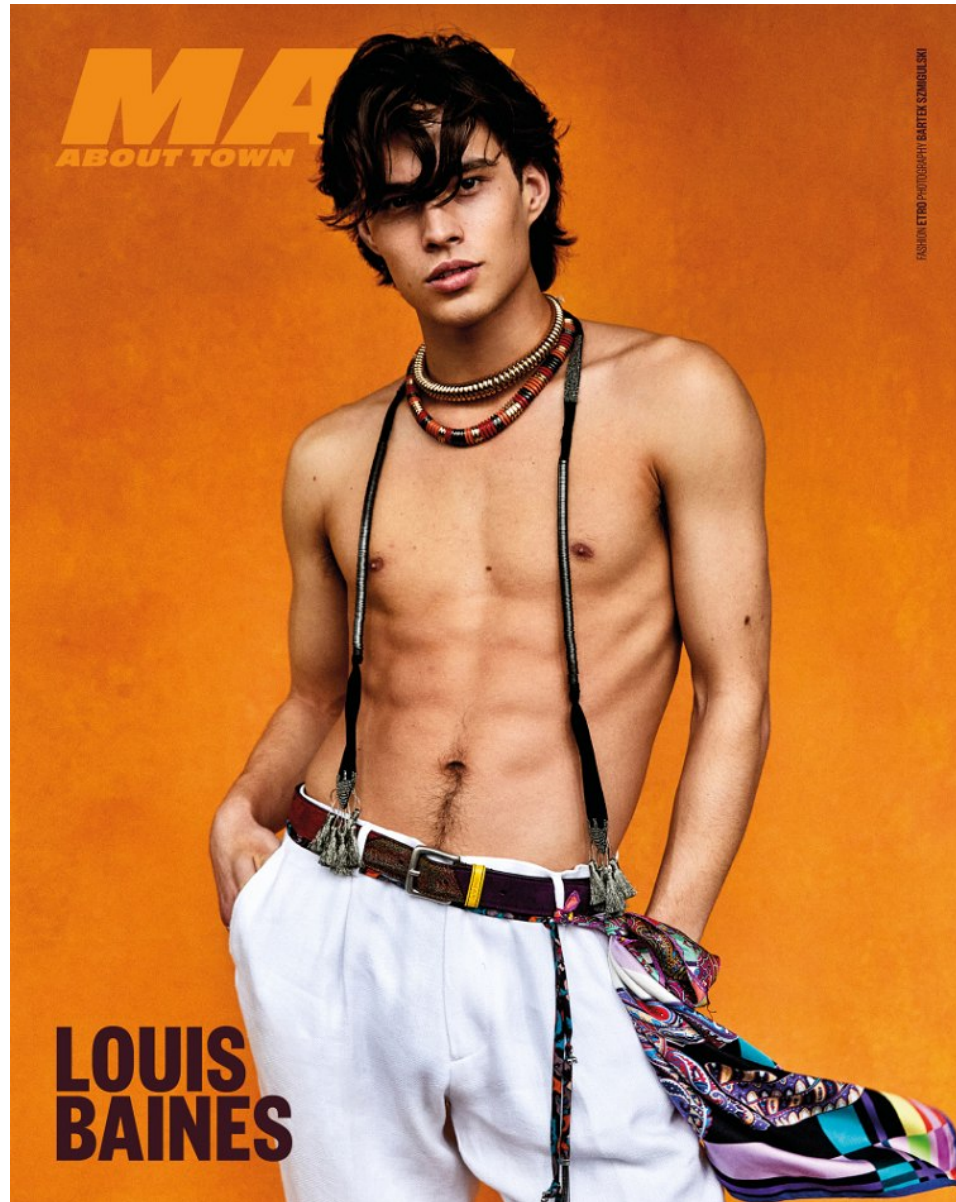

BOSS MODELS

CAPE TOWN

LOUIS BAINES

Height: 185cm Chest: 91cm Waist: 76cm Suit: 36 R Shoe: 10 UK Hair: Dark Brown Eyes: Brown

BOSS MODELS

CAPE TOWN

LOUIS BAINES

Height: 185cm Chest: 91cm Waist: 76cm Suit: 36 R Shoe: 10 UK Hair: Dark Brown Eyes: Brown