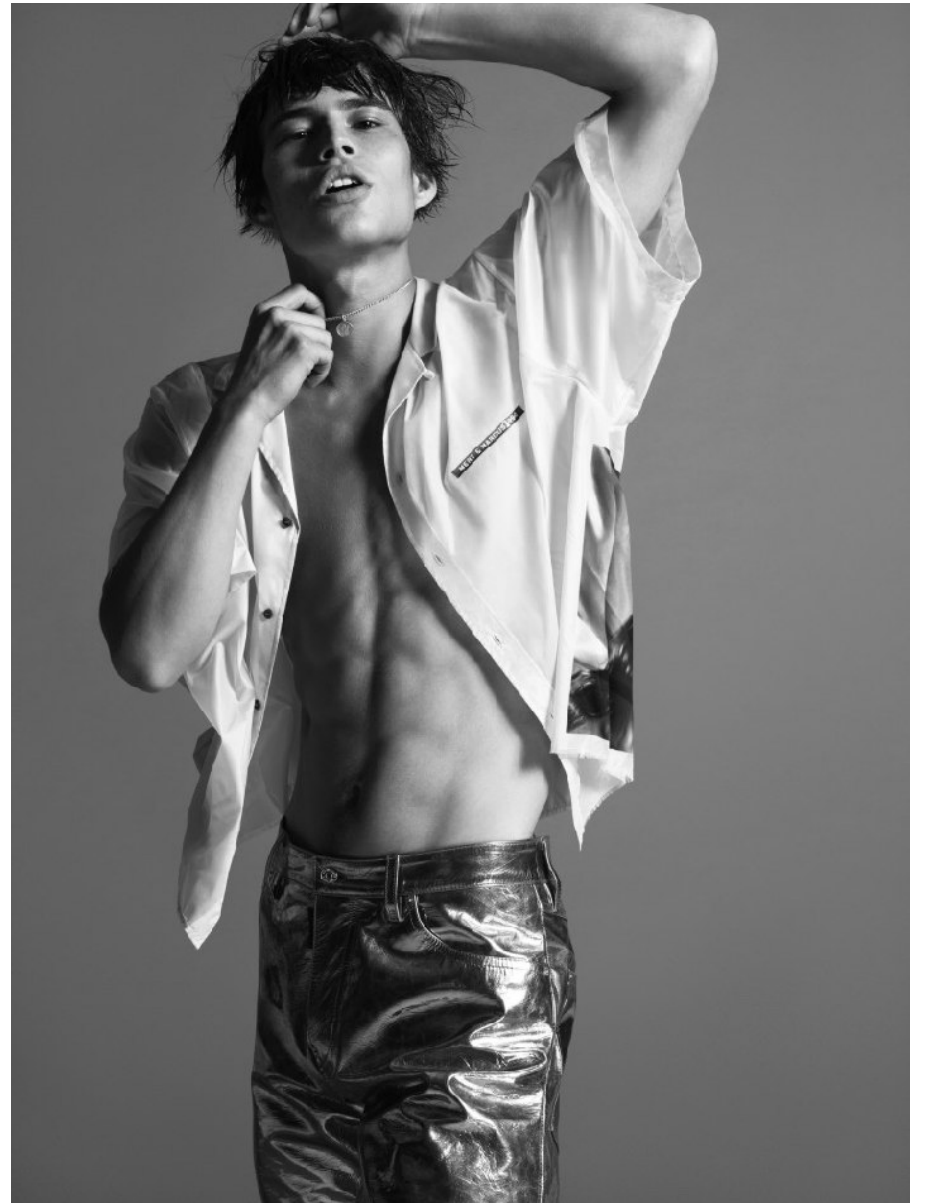

BOSS MODELS

CAPE TOWN

LOUIS BAINES

Height: 185cm Chest: 91cm Waist: 76cm Suit: 36 R Shoe: 10 UK Hair: Dark Brown Eyes: Brown

BOSS MODELS

CAPE TOWN

LOUIS BAINES

Height: 185cm Chest: 91cm Waist: 76cm Suit: 36 R Shoe: 10 UK Hair: Dark Brown Eyes: Brown