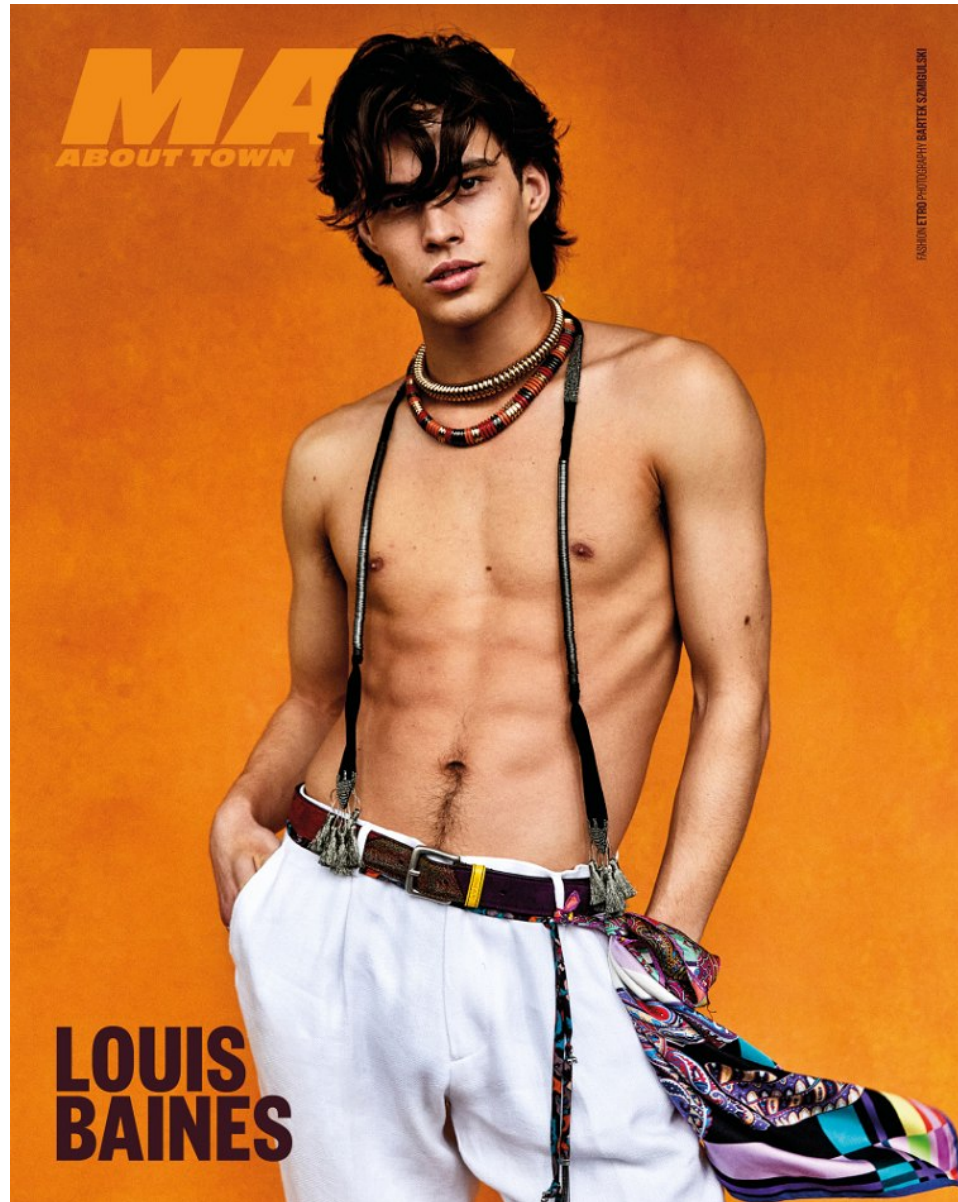

BOSS MODELS

CAPE TOWN

LOUIS BAINES

Height: 185cm Chest: 91cm Waist: 76cm Suit: 36 R Shoe: 10 UK Hair: Dark Brown Eyes: Brown

BOSS MODELS

CAPE TOWN

LOUIS BAINES

Height: 185cm Chest: 91cm Waist: 76cm Suit: 36 R Shoe: 10 UK Hair: Dark Brown Eyes: Brown