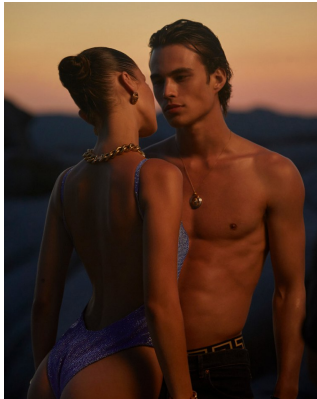

BOSS MODELS

CAPE TOWN

LOUIS BAINES

Height: 185cm Chest: 91cm Waist: 76cm Suit: 36 R Shoe: 10 UK Hair: Dark Brown Eyes: Brown

BOSS MODELS

CAPE TOWN

LOUIS BAINES

Height: 185cm Chest: 91cm Waist: 76cm Suit: 36 R Shoe: 10 UK Hair: Dark Brown Eyes: Brown