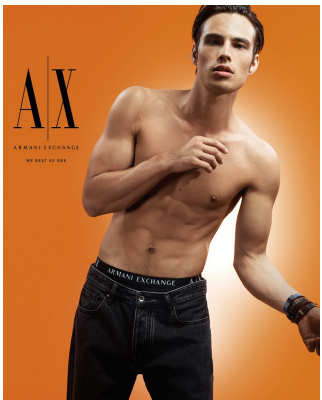

# BOSS MODELS

CAPE TOWN

## LOUIS BAINES

Height: 185cm Chest: 91cm Waist: 76cm Suit: 36 R Shoe: 10 UK Hair: Dark Brown Eyes: Brown