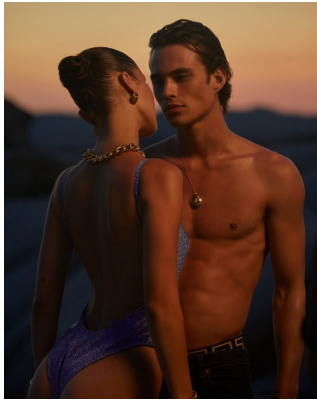

# BOSS MODELS

CAPE TOWN

## LOUIS BAINES

Height: 185cm Chest: 91cm Waist: 76cm Suit: 36 R Shoe: 10 UK Hair: Dark Brown Eyes: Brown