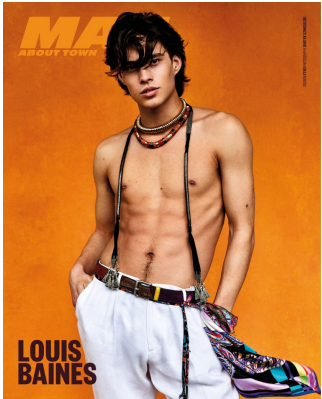

BOSS MODELS

CAPE TOWN

LOUIS BAINES

Height: 185cm Chest: 91cm Waist: 76cm Suit: 36 R Shoe: 10 UK Hair: Dark Brown Eyes: Brown

BOSS MODELS

CAPE TOWN

LOUIS BAINES

Height: 185cm Chest: 91cm Waist: 76cm Suit: 36 R Shoe: 10 UK Hair: Dark Brown Eyes: Brown