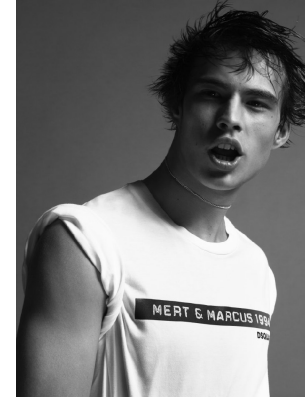

BOSS MODELS

CAPE TOWN

LOUIS BAINES

Height: 185cm Chest: 91cm Waist: 76cm Suit: 36 R Shoe: 10 UK Hair: Dark Brown Eyes: Brown

BOSS MODELS

CAPE TOWN

LOUIS BAINES

Height: 185cm Chest: 91cm Waist: 76cm Suit: 36 R Shoe: 10 UK Hair: Dark Brown Eyes: Brown