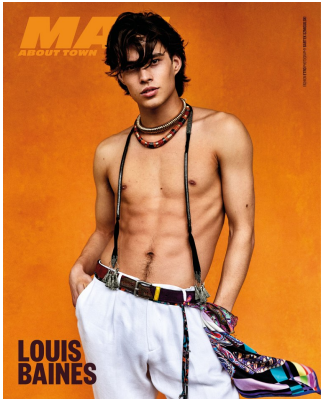

# BOSS MODELS

CAPE TOWN

## LOUIS BAINES

Height: 185cm Chest: 91cm Waist: 76cm Suit: 36 R Shoe: 10 UK Hair: Dark Brown Eyes: Brown