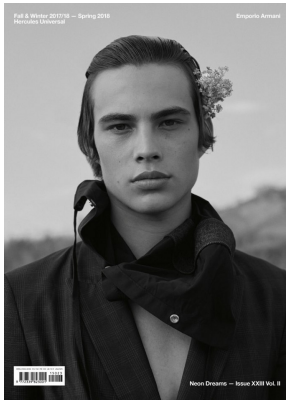

BOSS MODELS

CAPE TOWN

LOUIS BAINES

Height: 185cm Chest: 91cm Waist: 76cm Suit: 36 R Shoe: 10 UK Hair: Dark Brown Eyes: Brown

BOSS MODELS

CAPE TOWN

LOUIS BAINES

Height: 185cm Chest: 91cm Waist: 76cm Suit: 36 R Shoe: 10 UK Hair: Dark Brown Eyes: Brown