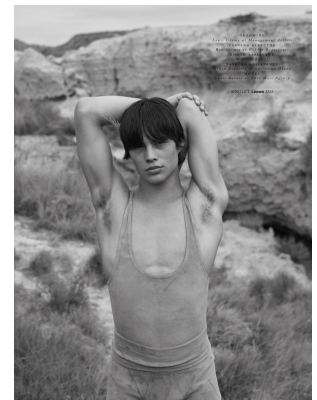

# BOSS MODELS

CAPE TOWN

## LOUIS BAINES

Height: 185cm Chest: 91cm Waist: 76cm Suit: 36 R Shoe: 10 UK Hair: Dark Brown Eyes: Brown