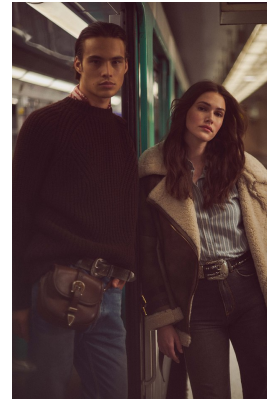

BOSS MODELS

CAPE TOWN

LOUIS BAINES

Height: 185cm Chest: 91cm Waist: 76cm Suit: 36 R Shoe: 10 UK Hair: Dark Brown Eyes: Brown

BOSS MODELS

CAPE TOWN

LOUIS BAINES

Height: 185cm Chest: 91cm Waist: 76cm Suit: 36 R Shoe: 10 UK Hair: Dark Brown Eyes: Brown