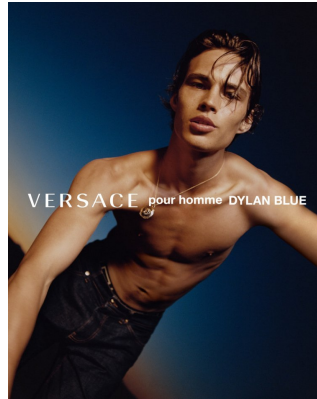

BOSS MODELS

CAPE TOWN

LOUIS BAINES

Height: 185cm Chest: 91cm Waist: 76cm Suit: 36 R Shoe: 10 UK Hair: Dark Brown Eyes: Brown

BOSS MODELS

CAPE TOWN

LOUIS BAINES

Height: 185cm Chest: 91cm Waist: 76cm Suit: 36 R Shoe: 10 UK Hair: Dark Brown Eyes: Brown