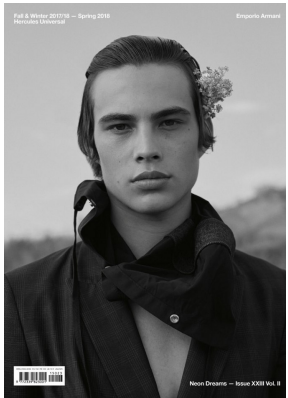

BOSS MODELS

CAPE TOWN

LOUIS BAINES

Height: 185cm Chest: 91cm Waist: 76cm Suit: 36 R Shoe: 10 UK Hair: Dark Brown Eyes: Brown