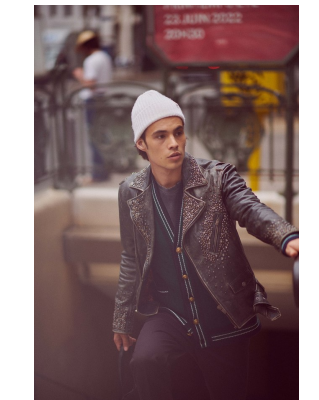

# BOSS MODELS

CAPE TOWN

## LOUIS BAINES

Height: 185cm Chest: 91cm Waist: 76cm Suit: 36 R Shoe: 10 UK Hair: Dark Brown Eyes: Brown