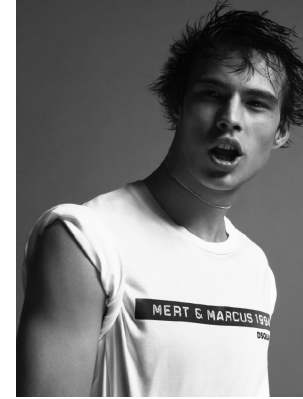

# BOSS MODELS

CAPE TOWN

## LOUIS BAINES

Height: 185cm Chest: 91cm Waist: 76cm Suit: 36 R Shoe: 10 UK Hair: Dark Brown Eyes: Brown