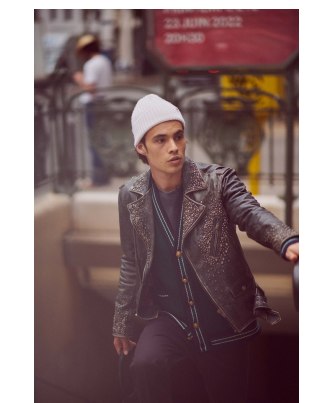

BOSS MODELS

CAPE TOWN

LOUIS BAINES

Height: 185cm Chest: 91cm Waist: 76cm Suit: 36 R Shoe: 10 UK Hair: Dark Brown Eyes: Brown

BOSS MODELS

CAPE TOWN

LOUIS BAINES

Height: 185cm Chest: 91cm Waist: 76cm Suit: 36 R Shoe: 10 UK Hair: Dark Brown Eyes: Brown