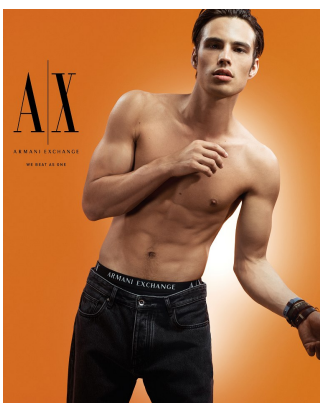

BOSS MODELS

CAPE TOWN

LOUIS BAINES

Height: 185cm Chest: 91cm Waist: 76cm Suit: 36 R Shoe: 10 UK Hair: Dark Brown Eyes: Brown

BOSS MODELS

CAPE TOWN

LOUIS BAINES

Height: 185cm Chest: 91cm Waist: 76cm Suit: 36 R Shoe: 10 UK Hair: Dark Brown Eyes: Brown