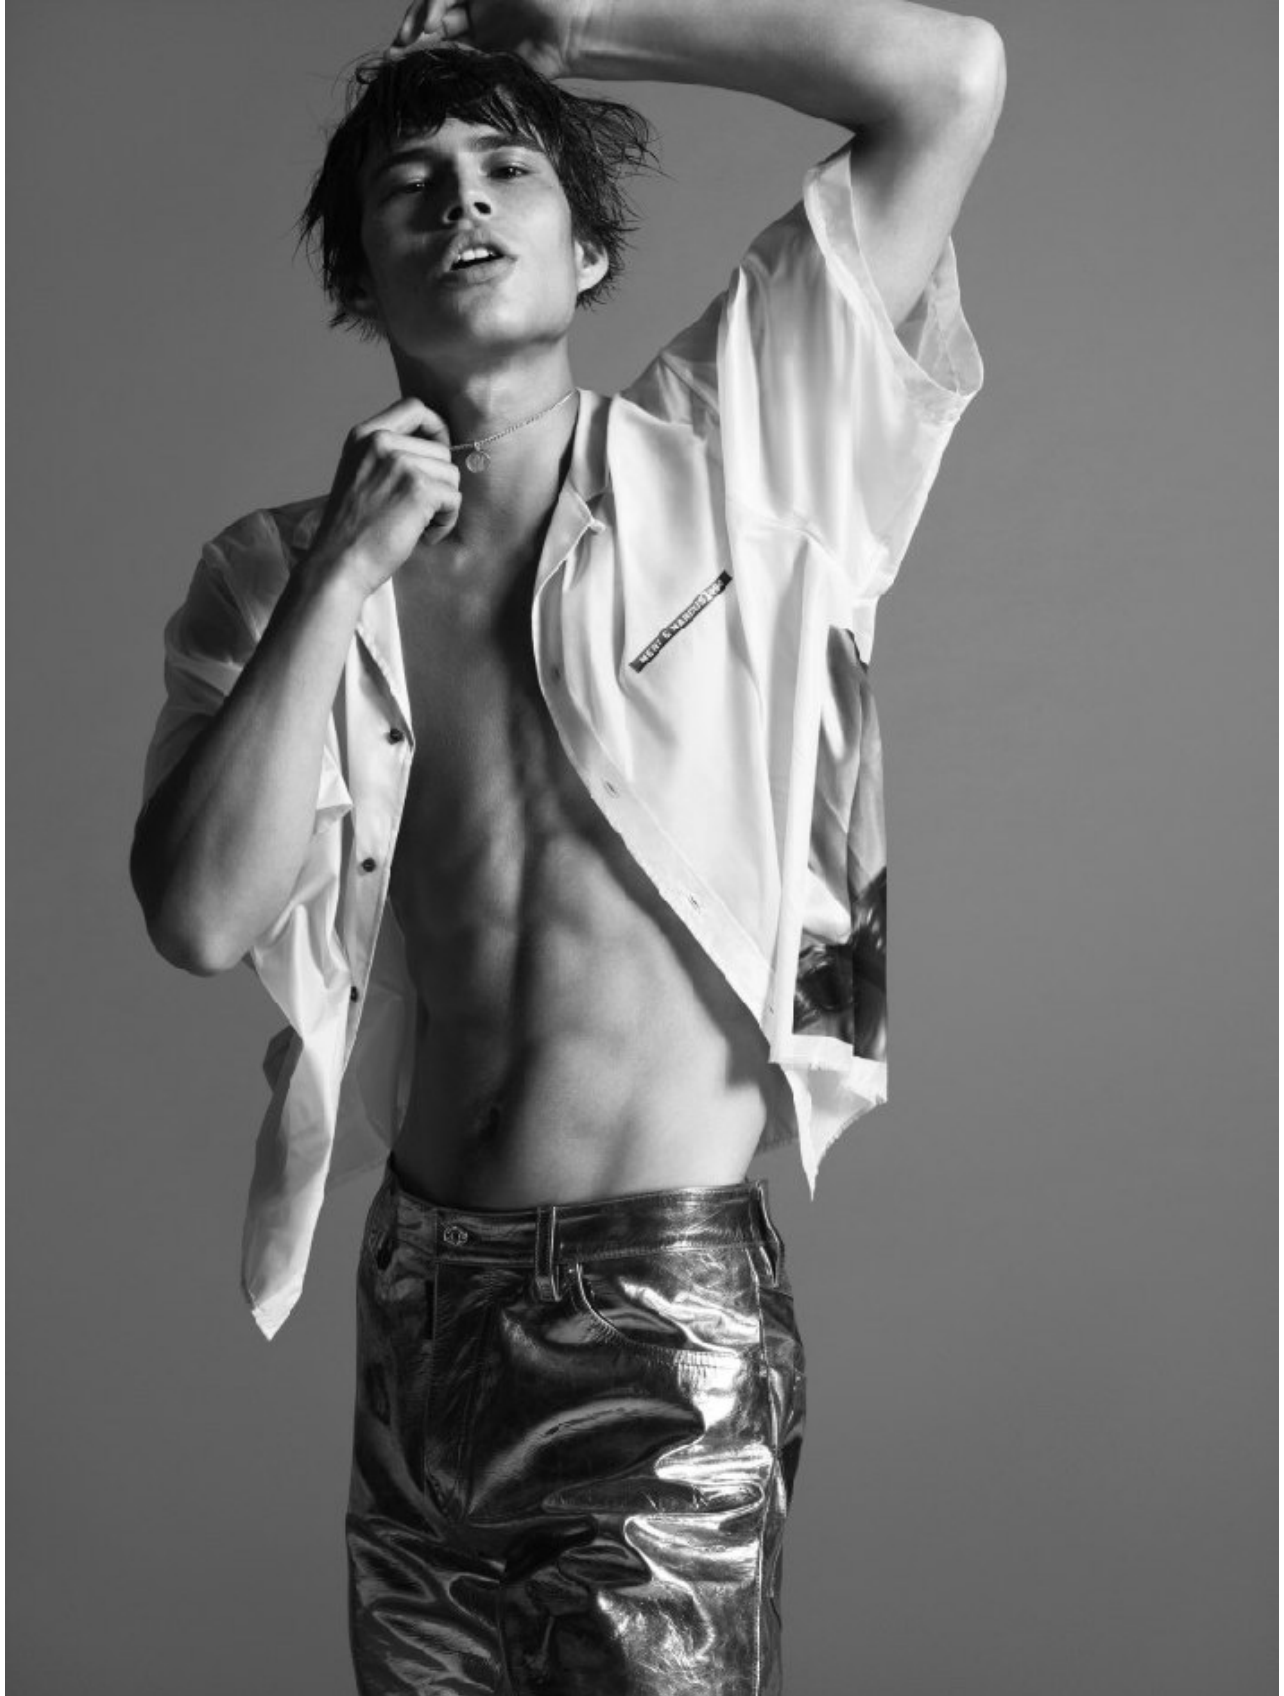

BOSS MODELS

CAPE TOWN

LOUIS BAINES

Height: 185cm Chest: 91cm Waist: 76cm Suit: 36 R Shoe: 10 UK Hair: Dark Brown Eyes: Brown