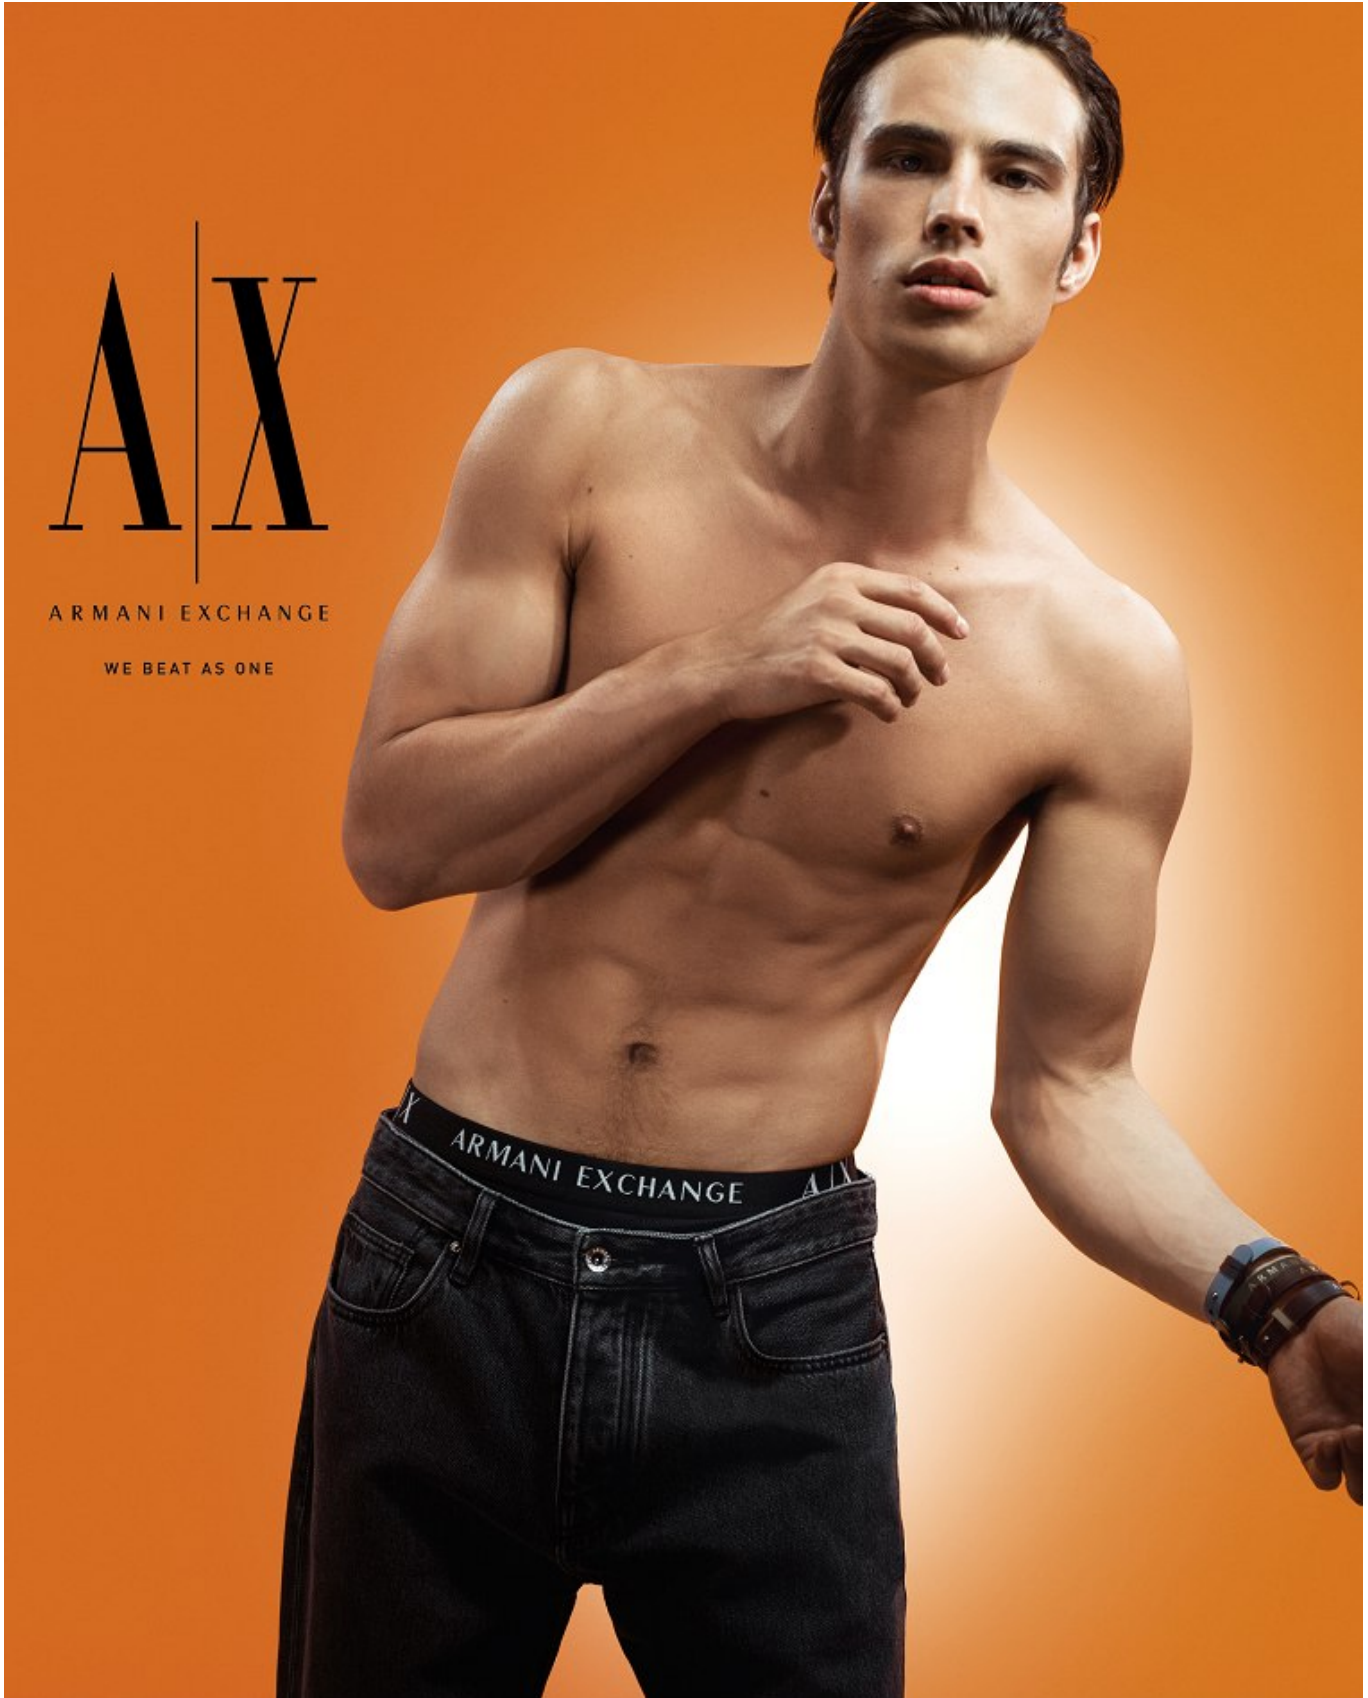

BOSS MODELS

CAPE TOWN

LOUIS BAINES

Height: 185cm Chest: 91cm Waist: 76cm Suit: 36 R Shoe: 10 UK Hair: Dark Brown Eyes: Brown