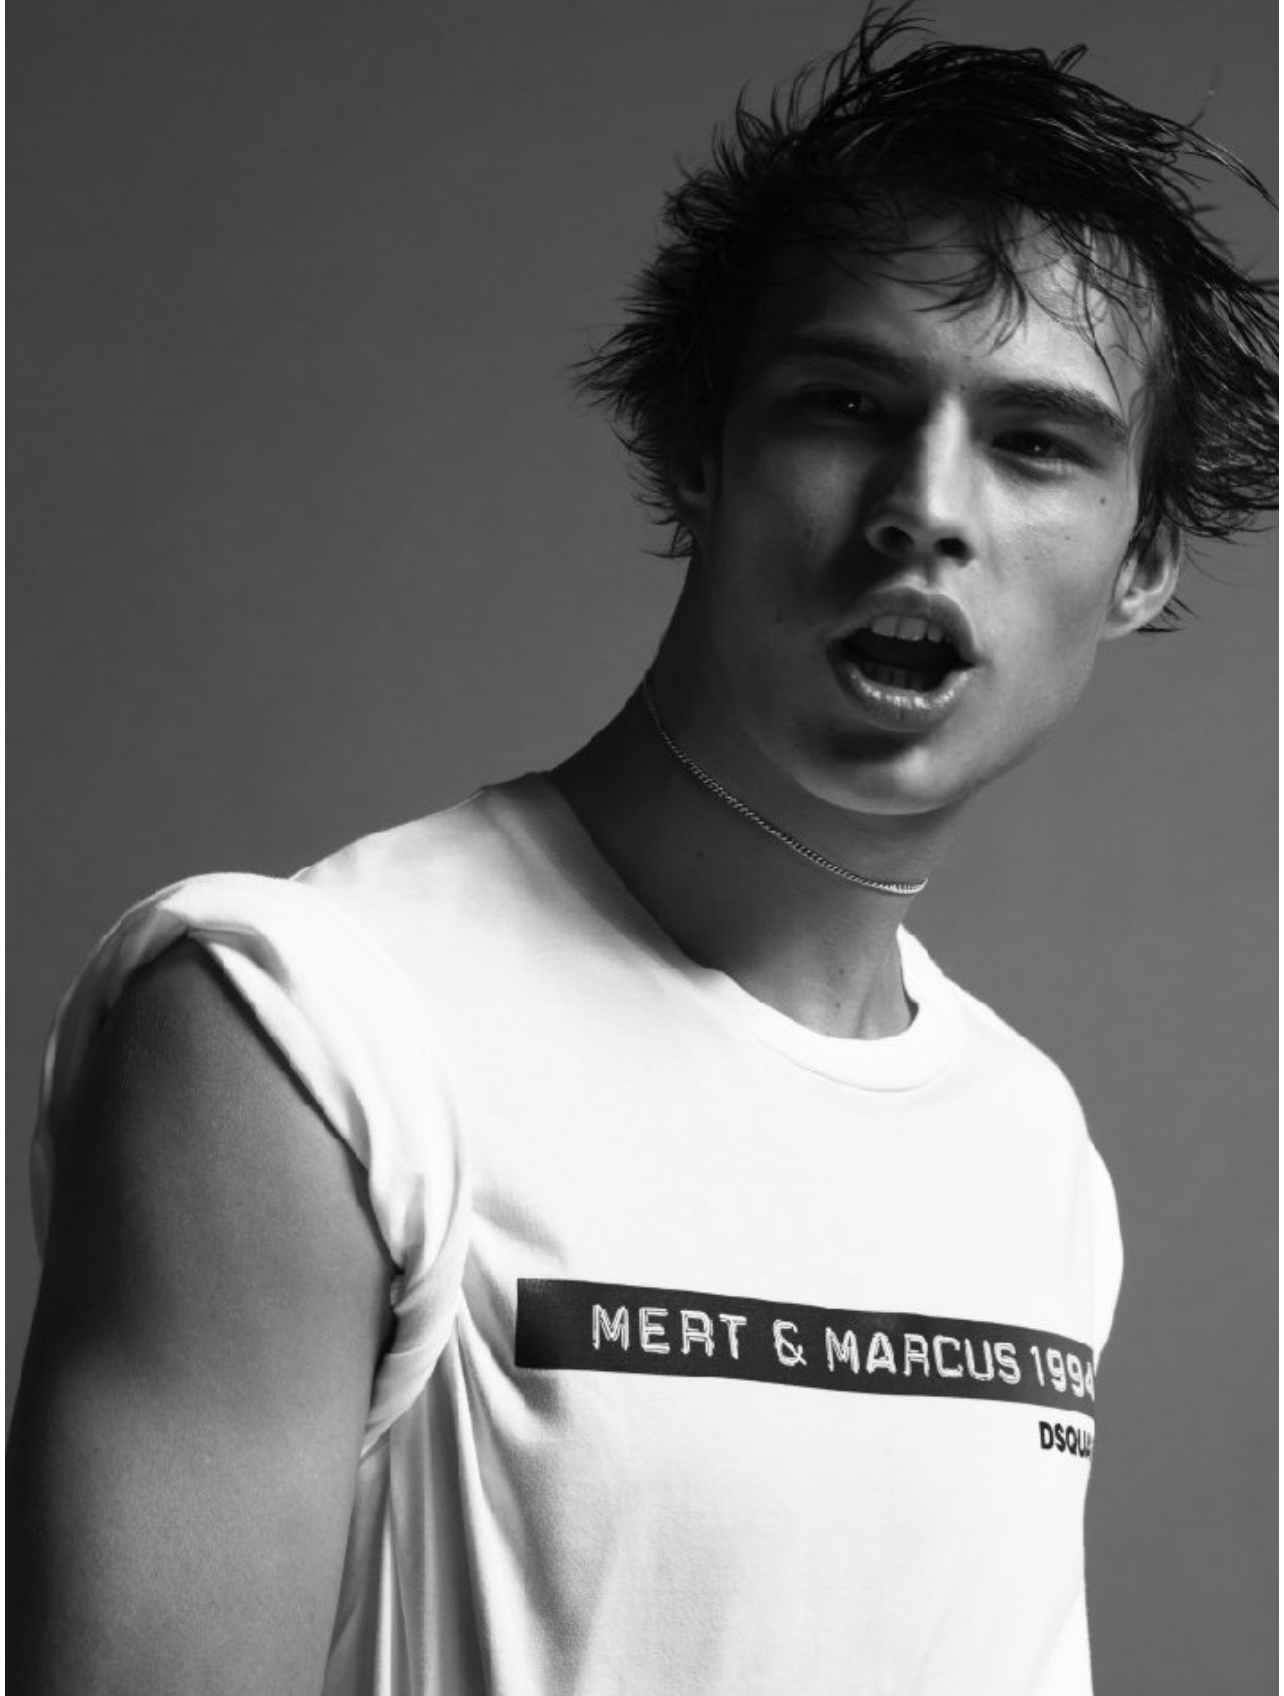

BOSS MODELS

CAPE TOWN

LOUIS BAINES

Height: 185cm Chest: 91cm Waist: 76cm Suit: 36 R Shoe: 10 UK Hair: Dark Brown Eyes: Brown