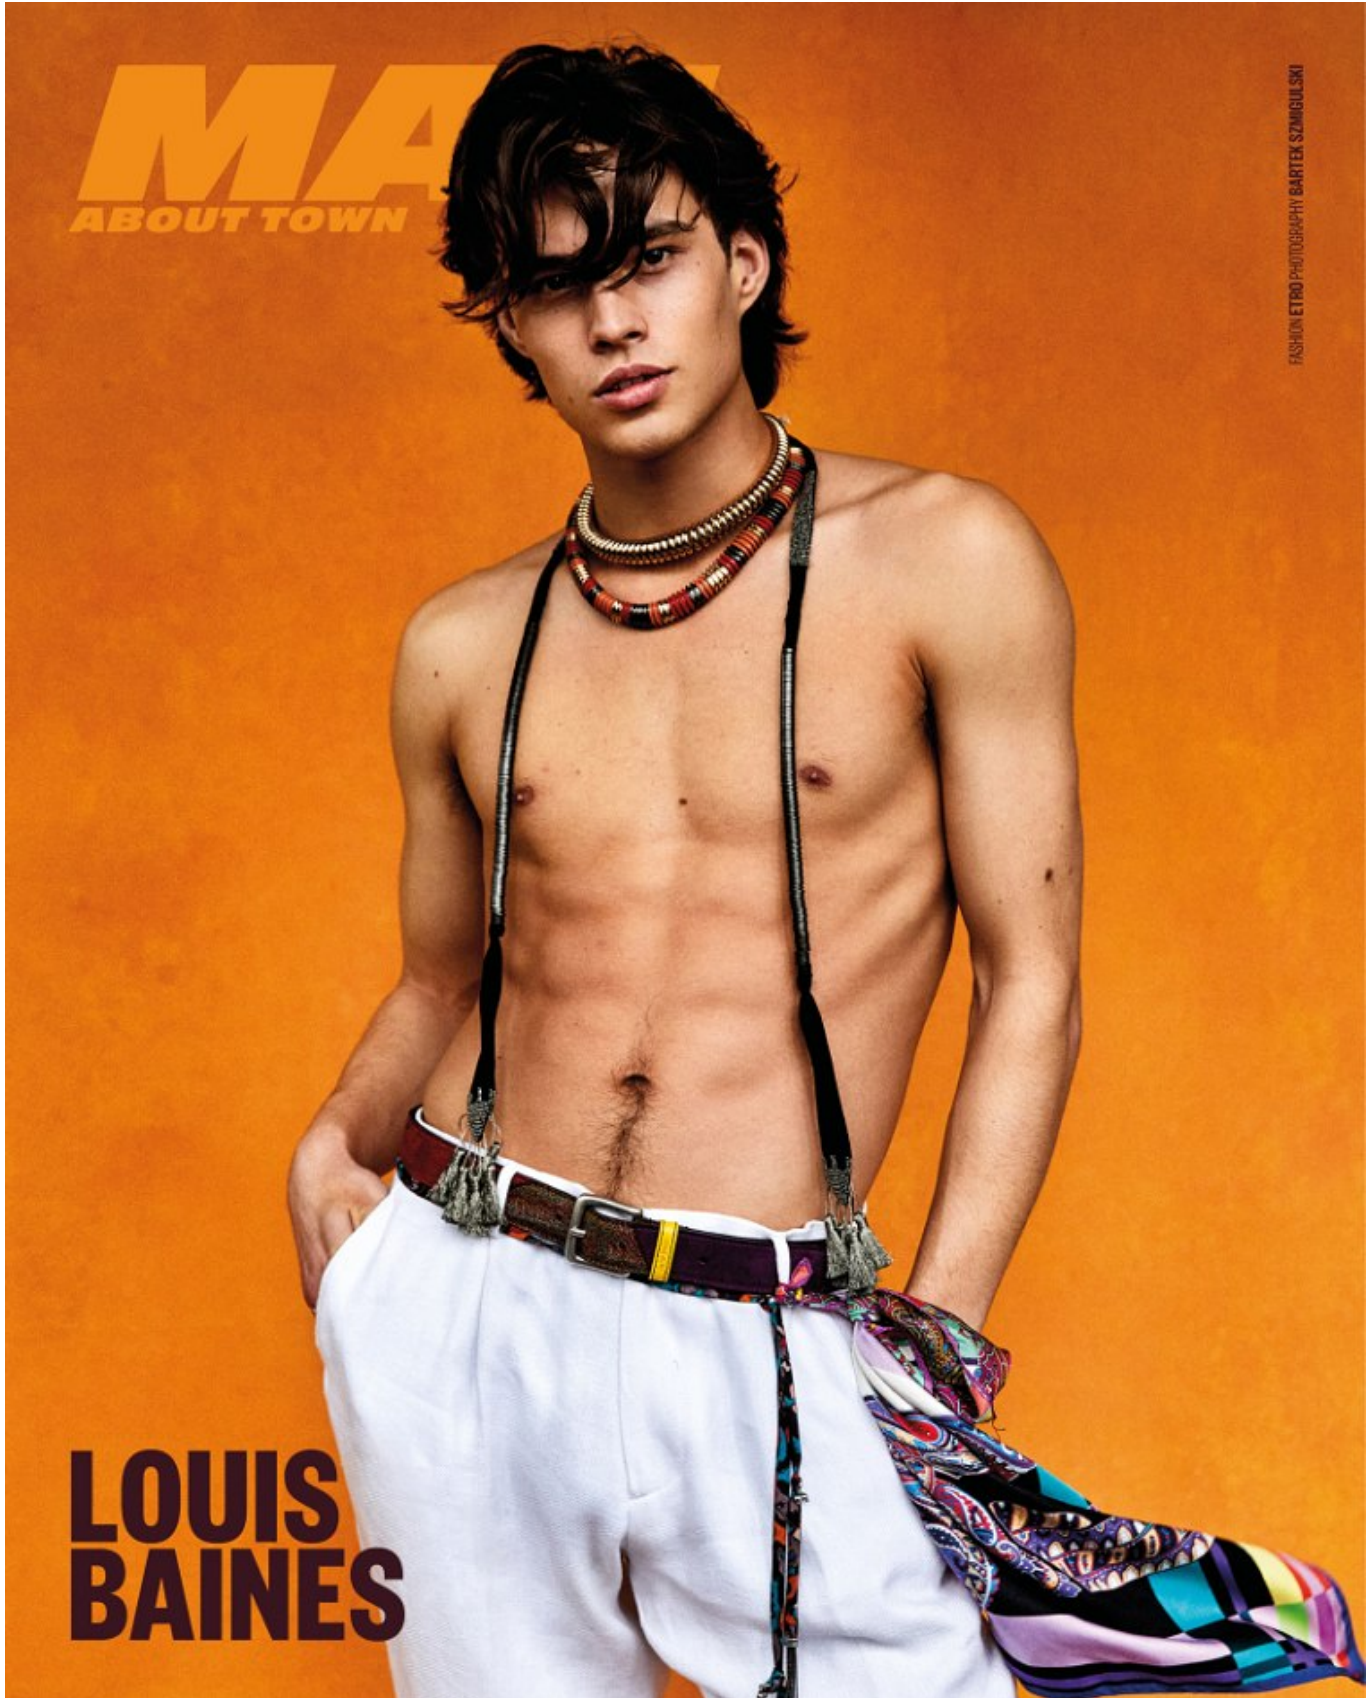

BOSS MODELS

CAPE TOWN

**LOUIS
BAINES**

LOUIS BAINES

Height: 185cm Chest: 91cm Waist: 76cm Suit: 36 R Shoe: 10 UK Hair: Dark Brown Eyes: Brown

BOSS MODELS

CAPE TOWN

LOUIS BAINES

Height: 185cm Chest: 91cm Waist: 76cm Suit: 36 R Shoe: 10 UK Hair: Dark Brown Eyes: Brown

BOSS MODELS

CAPE TOWN

VERSACE pour homme DYLAN BLUE

LOUIS BAINES

Height: 185cm Chest: 91cm Waist: 76cm Suit: 36 R Shoe: 10 UK Hair: Dark Brown Eyes: Brown

BOSS MODELS

CAPE TOWN

LOUIS BAINES

Height: 185cm Chest: 91cm Waist: 76cm Suit: 36 R Shoe: 10 UK Hair: Dark Brown Eyes: Brown

BOSS MODELS

CAPE TOWN

LOUIS BAINES

Height: 185cm Chest: 91cm Waist: 76cm Suit: 36 R Shoe: 10 UK Hair: Dark Brown Eyes: Brown