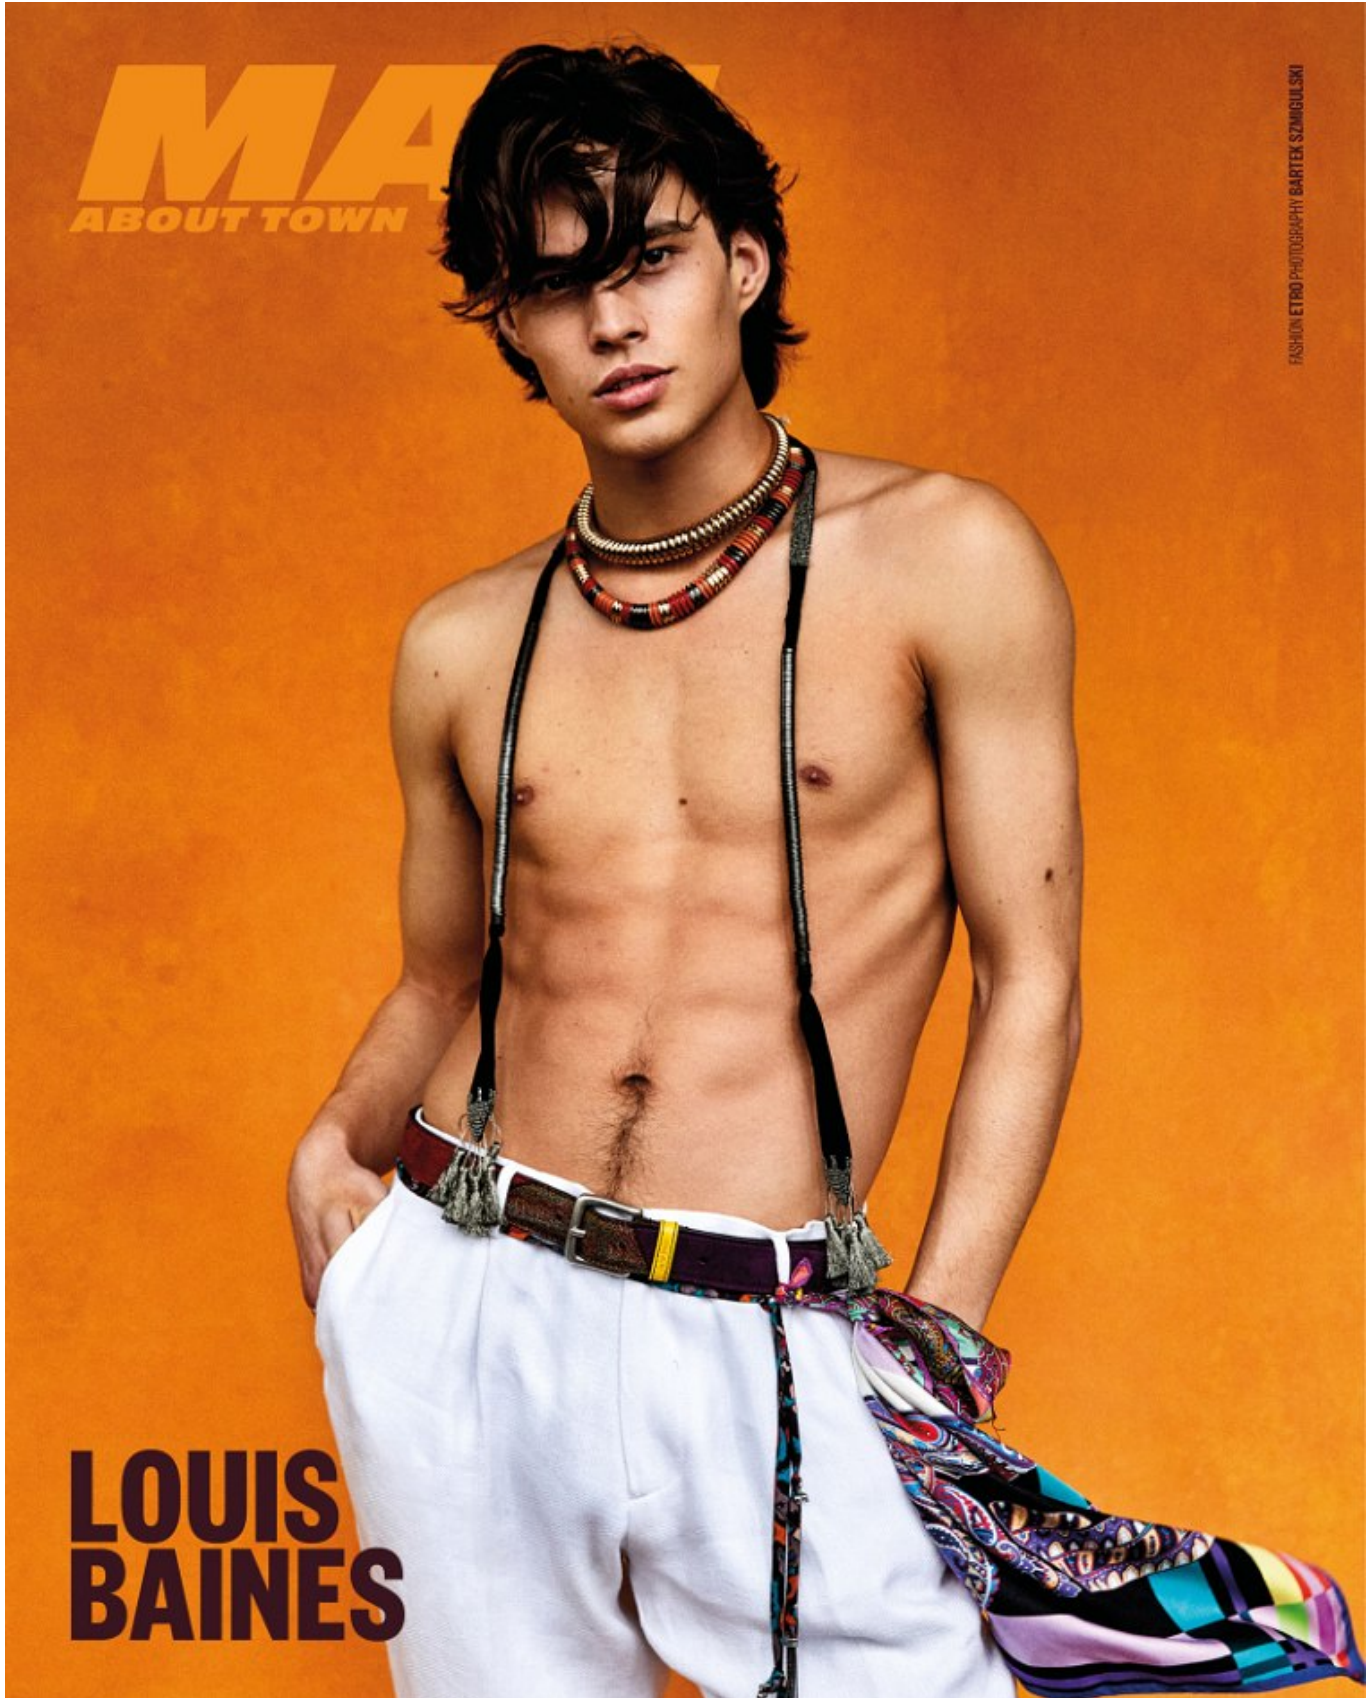

BOSS MODELS

CAPE TOWN

LOUIS BAINES

Height: 185cm Chest: 91cm Waist: 76cm Suit: 36 R Shoe: 10 UK Hair: Dark Brown Eyes: Brown

BOSS MODELS

CAPE TOWN

LOUIS BAINES

Height: 185cm Chest: 91cm Waist: 76cm Suit: 36 R Shoe: 10 UK Hair: Dark Brown Eyes: Brown

BOSS MODELS

CAPE TOWN

VERSACE pour homme DYLAN BLUE

LOUIS BAINES

Height: 185cm Chest: 91cm Waist: 76cm Suit: 36 R Shoe: 10 UK Hair: Dark Brown Eyes: Brown

BOSS MODELS

CAPE TOWN

LOUIS BAINES

Height: 185cm Chest: 91cm Waist: 76cm Suit: 36 R Shoe: 10 UK Hair: Dark Brown Eyes: Brown

BOSS MODELS

CAPE TOWN

LOUIS BAINES

Height: 185cm Chest: 91cm Waist: 76cm Suit: 36 R Shoe: 10 UK Hair: Dark Brown Eyes: Brown