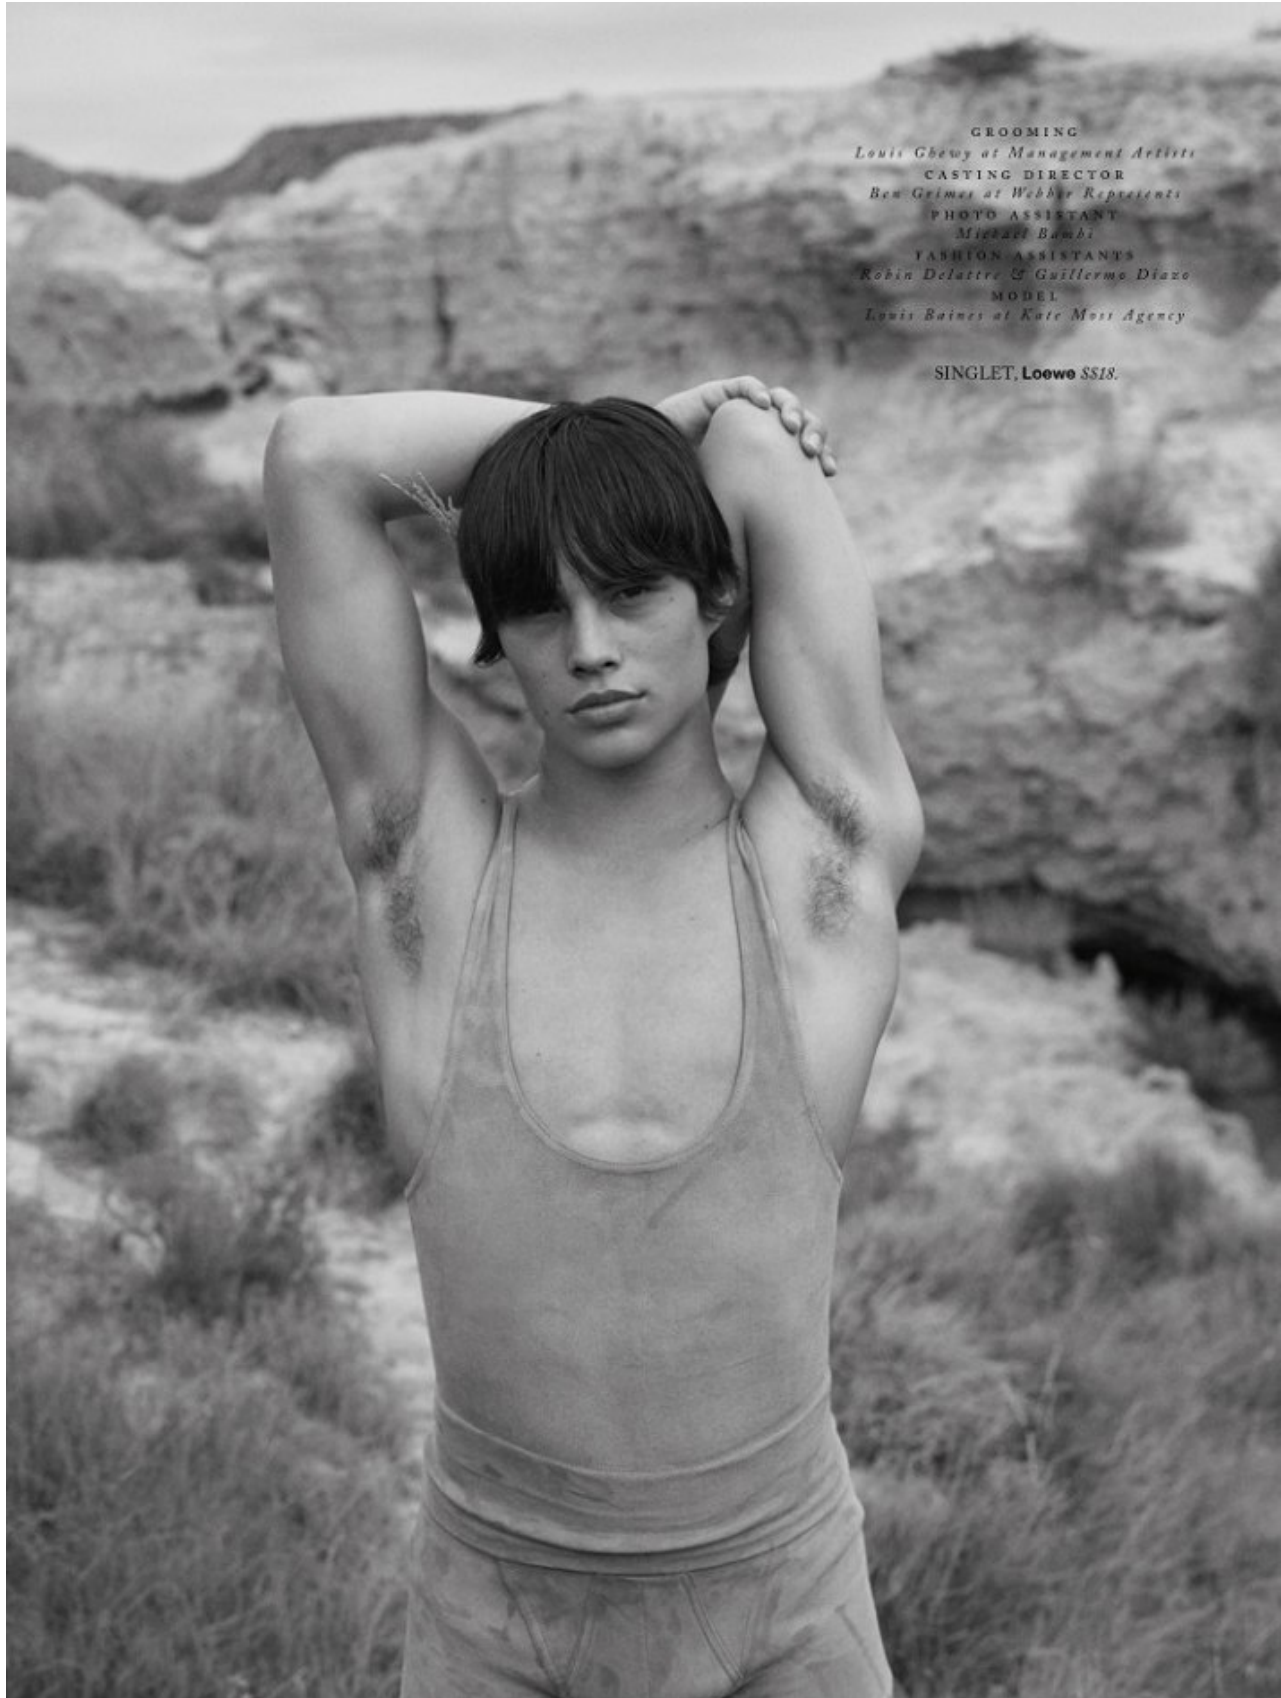

BOSS MODELS

CAPE TOWN

GROOMING
Louis Gheyu at Management Artists
CASTING DIRECTOR
Ben Grimes at Webber Represents
PHOTO ASSISTANT
Michael Bambi
FASHION ASSISTANTS
Robin Delattre & Guillermo Díaz
MODEL
Louis Baines at Kate Moss Agency

SINGLET, **Loewe SS18.**

LOUIS BAINES

Height: 185cm Chest: 91cm Waist: 76cm Suit: 36 R Shoe: 10 UK Hair: Dark Brown Eyes: Brown