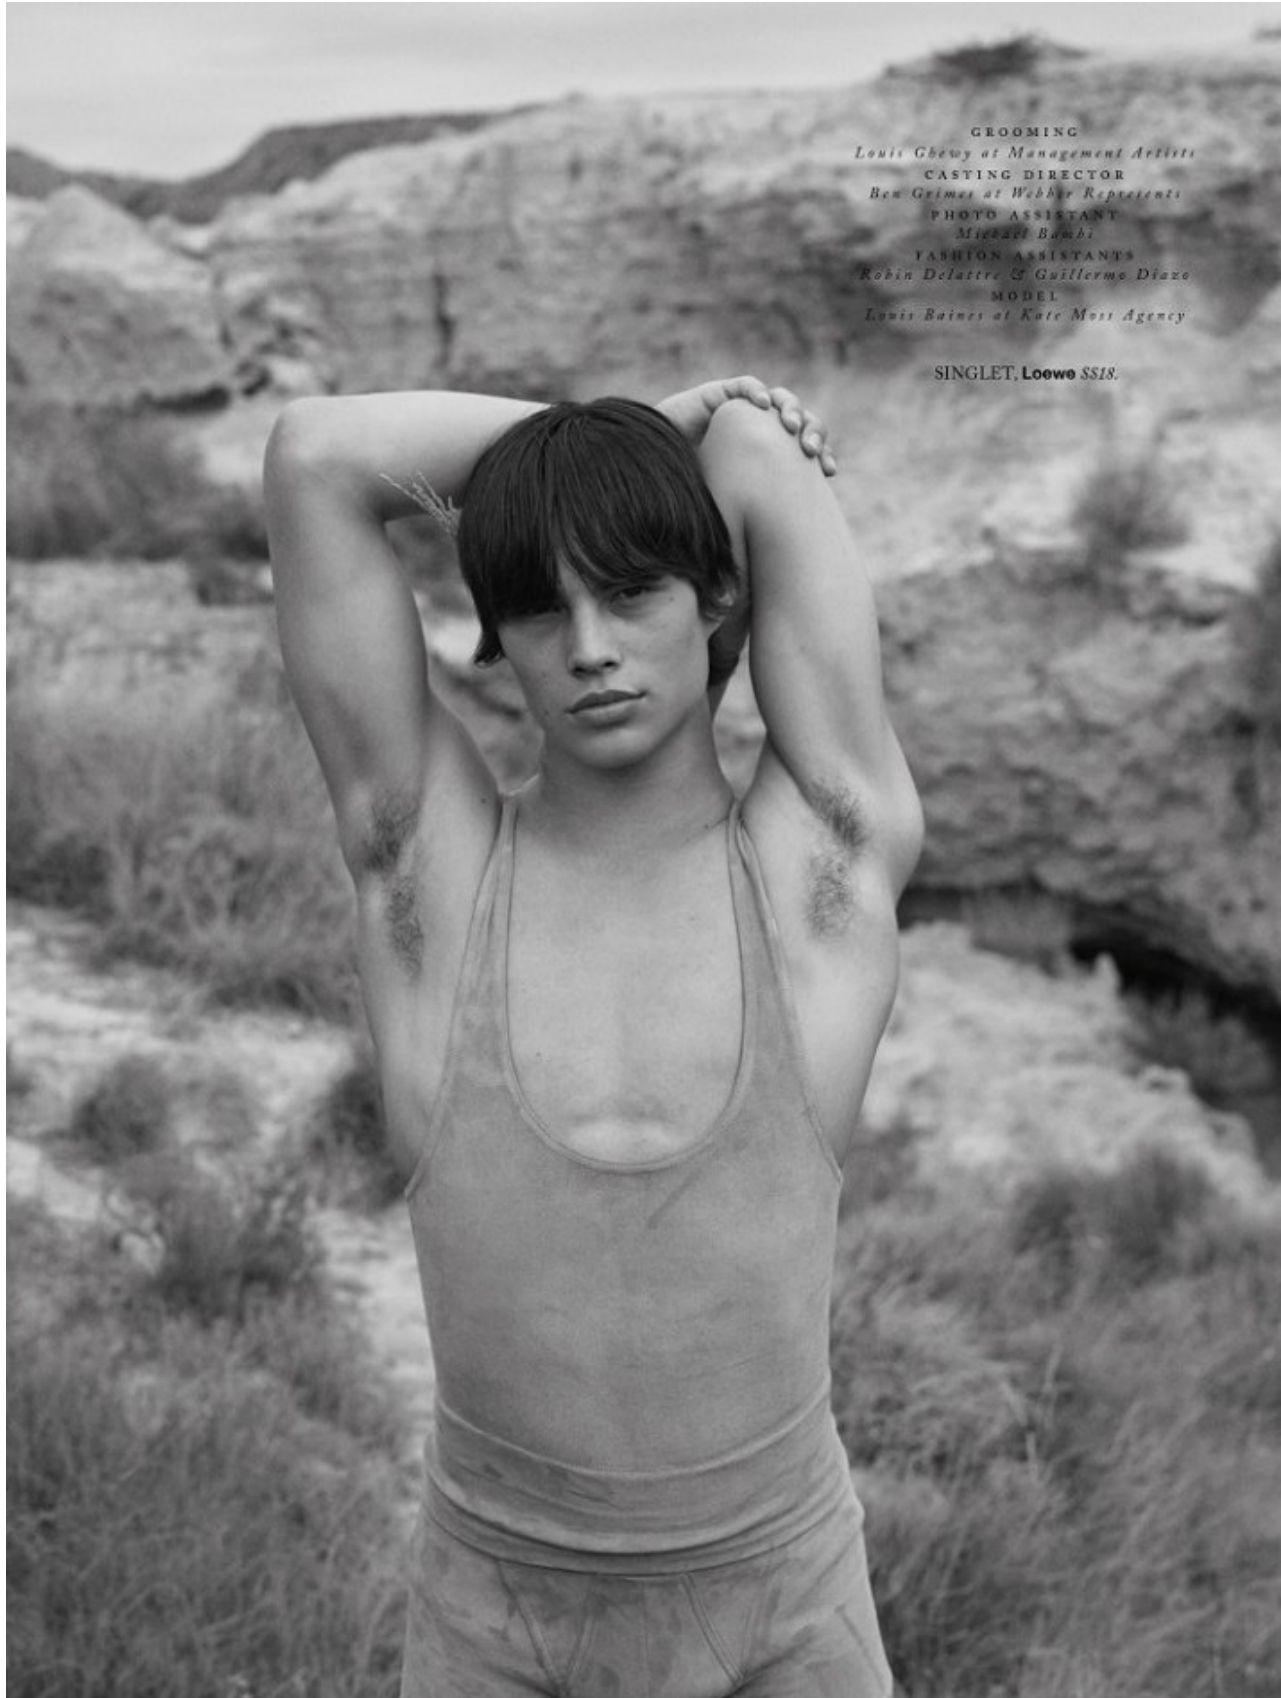

BOSS MODELS

CAPE TOWN

GROOMING
Louis Gheyu at Management Artists
CASTING DIRECTOR
Ben Grimes at Webber Represents
PHOTO ASSISTANT
Michael Bambi
FASHION ASSISTANTS
Robin Delattre & Guillermo Diaz
MODEL
Louis Baines at Kate Moss Agency

SINGLET, **Loewe SS18.**

LOUIS BAINES

Height: 185cm Chest: 91cm Waist: 76cm Suit: 36 R Shoe: 10 UK Hair: Dark Brown Eyes: Brown