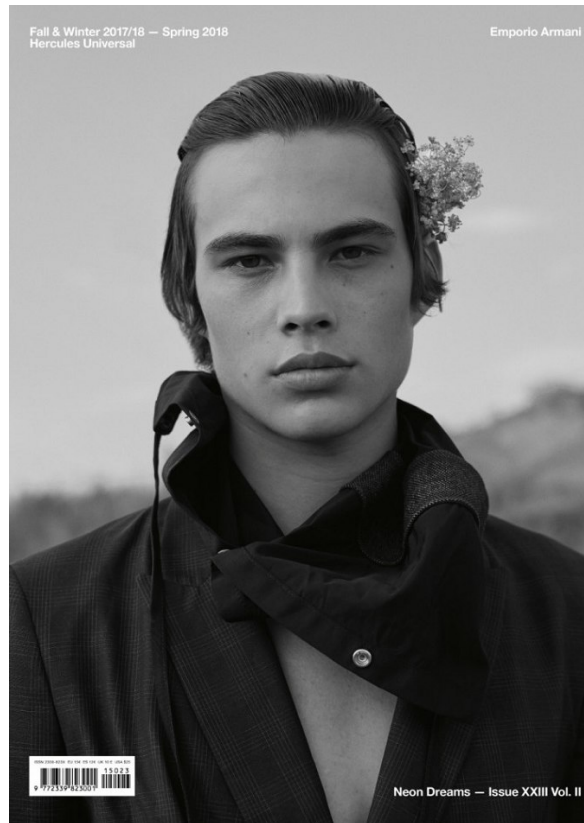

BOSS MODELS

CAPE TOWN

LOUIS BAINES

Height: 185cm Chest: 91cm Waist: 76cm Suit: 36 R Shoe: 10 UK Hair: Dark Brown Eyes: Brown