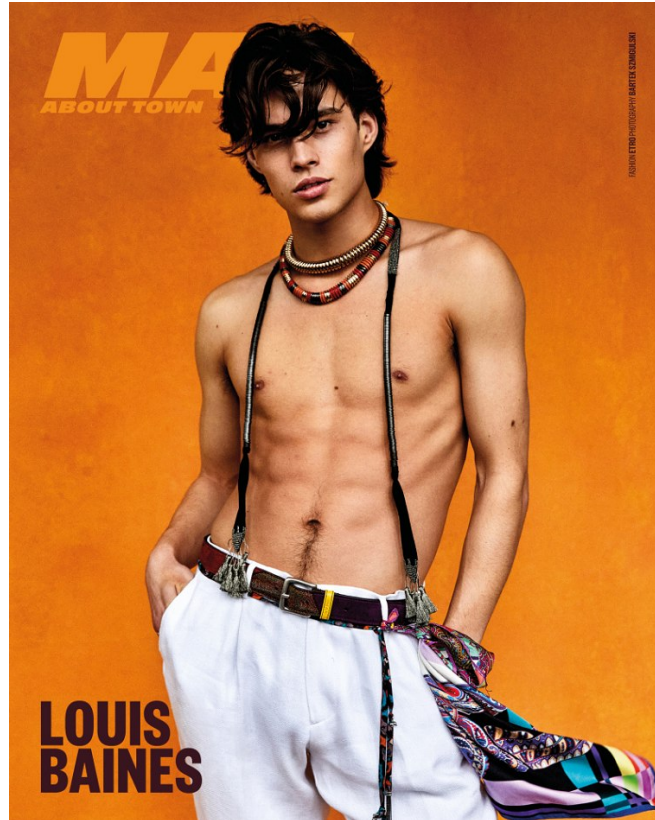

BOSS MODELS

CAPE TOWN

LOUIS BAINES

Height: 185cm Chest: 91cm Waist: 76cm Suit: 36 R Shoe: 10 UK Hair: Dark Brown Eyes: Brown

BOSS MODELS

CAPE TOWN

LOUIS BAINES

Height: 185cm Chest: 91cm Waist: 76cm Suit: 36 R Shoe: 10 UK Hair: Dark Brown Eyes: Brown

BOSS MODELS

CAPE TOWN

LOUIS BAINES

Height: 185cm Chest: 91cm Waist: 76cm Suit: 36 R Shoe: 10 UK Hair: Dark Brown Eyes: Brown