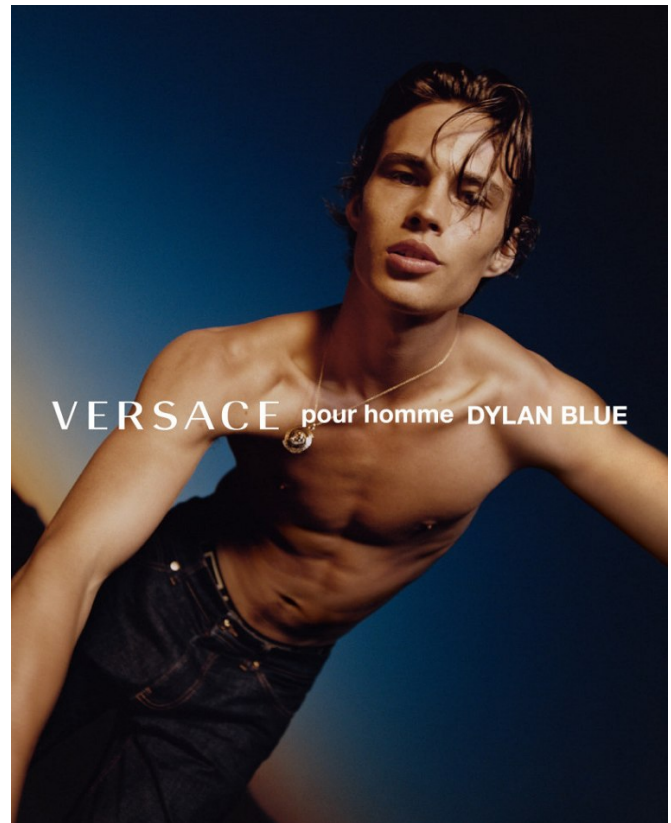

BOSS MODELS

CAPE TOWN

LOUIS BAINES

Height: 185cm Chest: 91cm Waist: 76cm Suit: 36 R Shoe: 10 UK Hair: Dark Brown Eyes: Brown

BOSS MODELS

CAPE TOWN

LOUIS BAINES

Height: 185cm Chest: 91cm Waist: 76cm Suit: 36 R Shoe: 10 UK Hair: Dark Brown Eyes: Brown