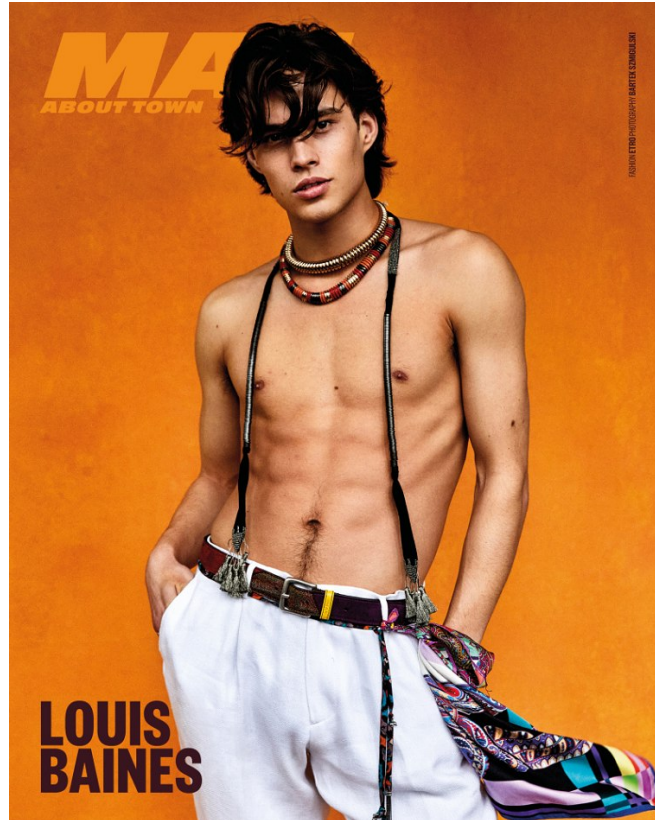

# BOSS MODELS

CAPE TOWN

## LOUIS BAINES

Height: 185cm Chest: 91cm Waist: 76cm Suit: 36 R Shoe: 10 UK Hair: Dark Brown Eyes: Brown