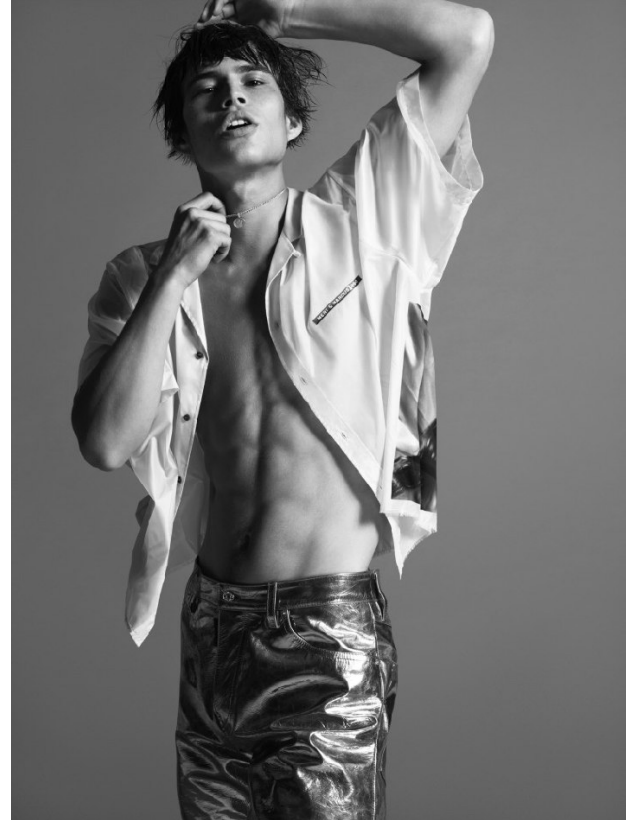

BOSS MODELS

CAPE TOWN

LOUIS BAINES

Height: 185cm Chest: 91cm Waist: 76cm Suit: 36 R Shoe: 10 UK Hair: Dark Brown Eyes: Brown