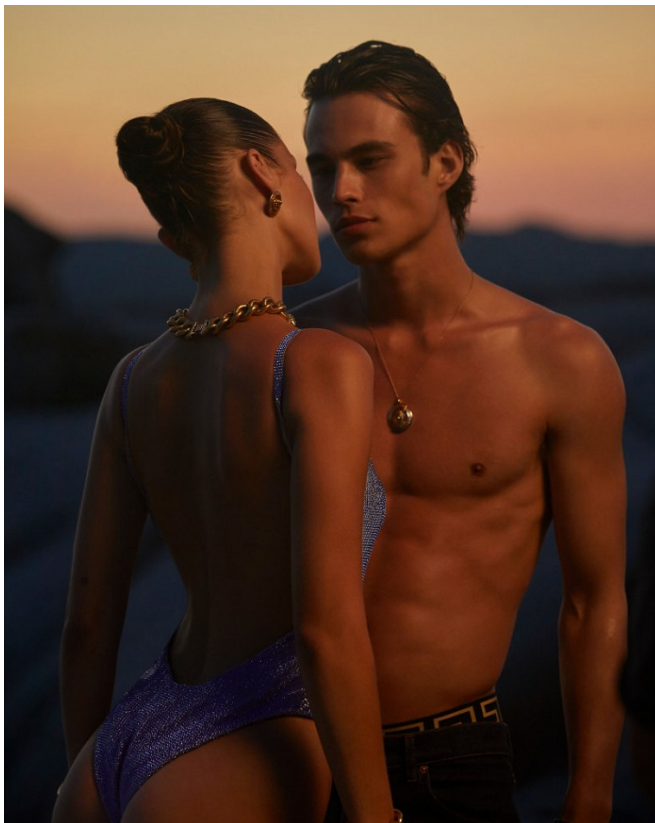

# BOSS MODELS

CAPE TOWN

## LOUIS BAINES

Height: 185cm Chest: 91cm Waist: 76cm Suit: 36 R Shoe: 10 UK Hair: Dark Brown Eyes: Brown