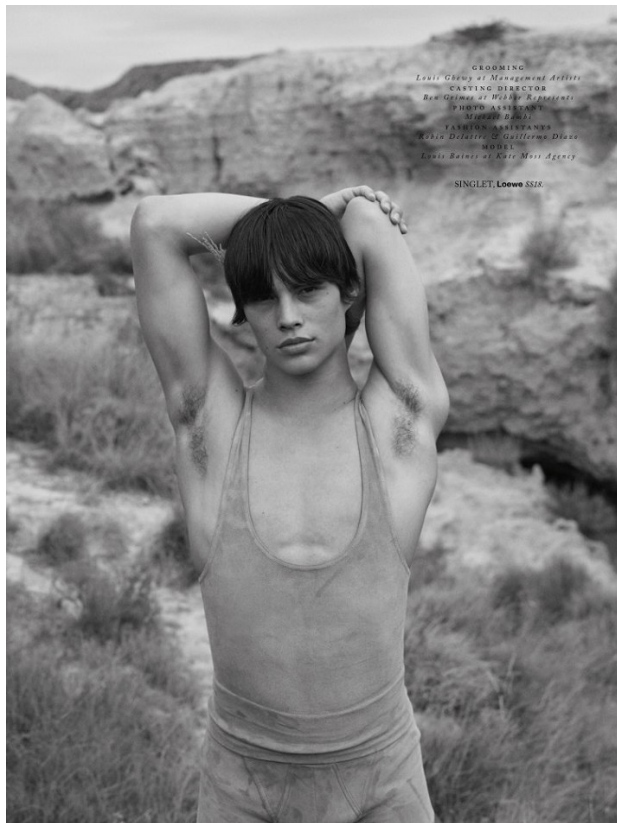

BOSS MODELS

CAPE TOWN

LOUIS BAINES

Height: 185cm Chest: 91cm Waist: 76cm Suit: 36 R Shoe: 10 UK Hair: Dark Brown Eyes: Brown

BOSS MODELS

CAPE TOWN

LOUIS BAINES

Height: 185cm Chest: 91cm Waist: 76cm Suit: 36 R Shoe: 10 UK Hair: Dark Brown Eyes: Brown