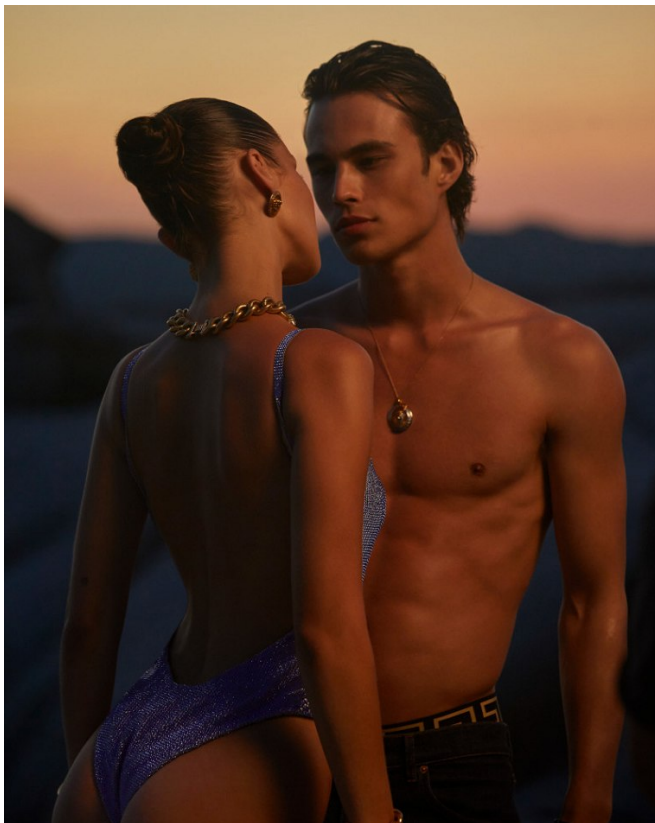

BOSS MODELS

CAPE TOWN

LOUIS BAINES

Height: 185cm Chest: 91cm Waist: 76cm Suit: 36 R Shoe: 10 UK Hair: Dark Brown Eyes: Brown

BOSS MODELS

CAPE TOWN

LOUIS BAINES

Height: 185cm Chest: 91cm Waist: 76cm Suit: 36 R Shoe: 10 UK Hair: Dark Brown Eyes: Brown