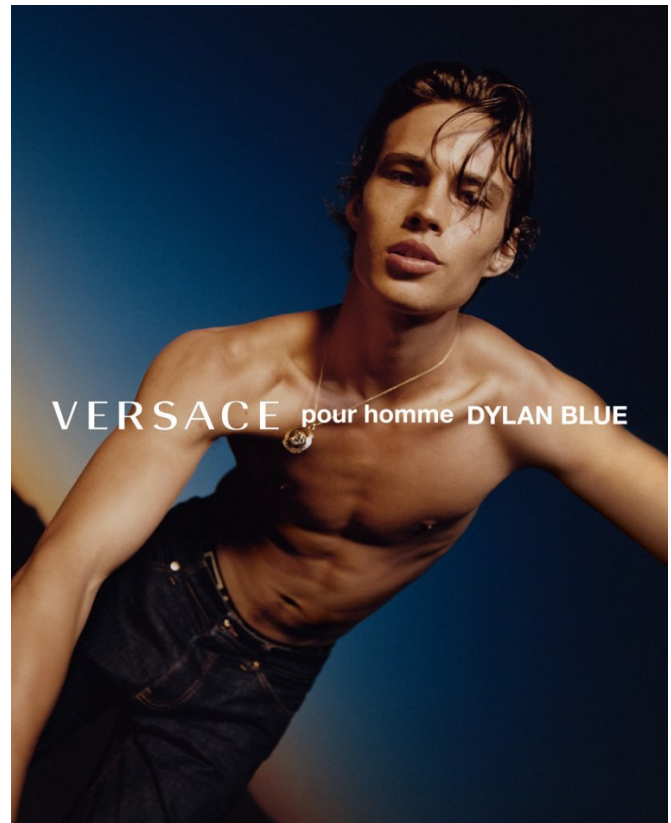

# BOSS MODELS

CAPE TOWN

## LOUIS BAINES

Height: 185cm Chest: 91cm Waist: 76cm Suit: 36 R Shoe: 10 UK Hair: Dark Brown Eyes: Brown