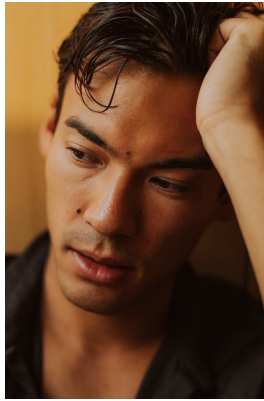

# BOSS MODELS

CAPE TOWN

## DOMINIK GRUBER

Height: 189cm Chest: 105cm Waist: 84cm Suit: 38 R Shoe: 11 UK Hair: Black Eyes: Brown