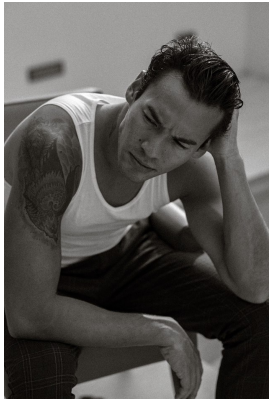

# BOSS MODELS

CAPE TOWN

## DOMINIK GRUBER

Height: 189cm Chest: 105cm Waist: 84cm Suit: 38 R Shoe: 11 UK Hair: Black Eyes: Brown