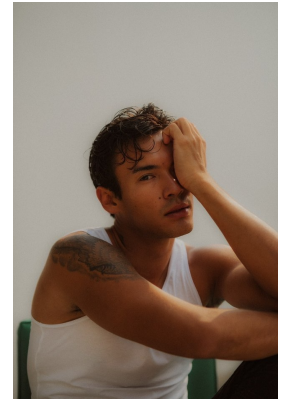

# BOSS MODELS

CAPE TOWN

## DOMINIK GRUBER

Height: 189cm Chest: 105cm Waist: 84cm Suit: 38 R Shoe: 11 UK Hair: Black Eyes: Brown