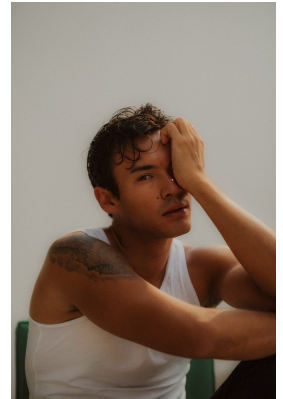

BOSS MODELS

CAPE TOWN

DOMINIK GRUBER

Height: 189cm Chest: 105cm Waist: 84cm Suit: 38 R Shoe: 11 UK Hair: Black Eyes: Brown

BOSS MODELS

CAPE TOWN

DOMINIK GRUBER

Height: 189cm Chest: 105cm Waist: 84cm Suit: 38 R Shoe: 11 UK Hair: Black Eyes: Brown