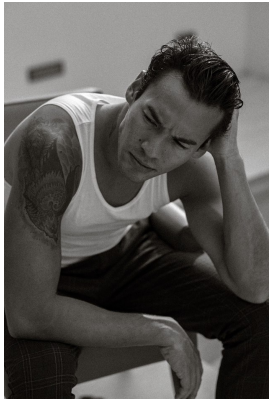

BOSS MODELS

CAPE TOWN

DOMINIK GRUBER

Height: 189cm Chest: 105cm Waist: 84cm Suit: 38 R Shoe: 11 UK Hair: Black Eyes: Brown

BOSS MODELS

CAPE TOWN

DOMINIK GRUBER

Height: 189cm Chest: 105cm Waist: 84cm Suit: 38 R Shoe: 11 UK Hair: Black Eyes: Brown