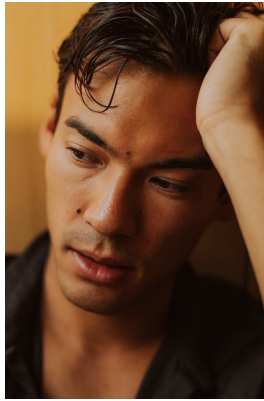

BOSS MODELS

CAPE TOWN

DOMINIK GRUBER

Height: 189cm Chest: 105cm Waist: 84cm Suit: 38 R Shoe: 11 UK Hair: Black Eyes: Brown

BOSS MODELS

CAPE TOWN

DOMINIK GRUBER

Height: 189cm Chest: 105cm Waist: 84cm Suit: 38 R Shoe: 11 UK Hair: Black Eyes: Brown